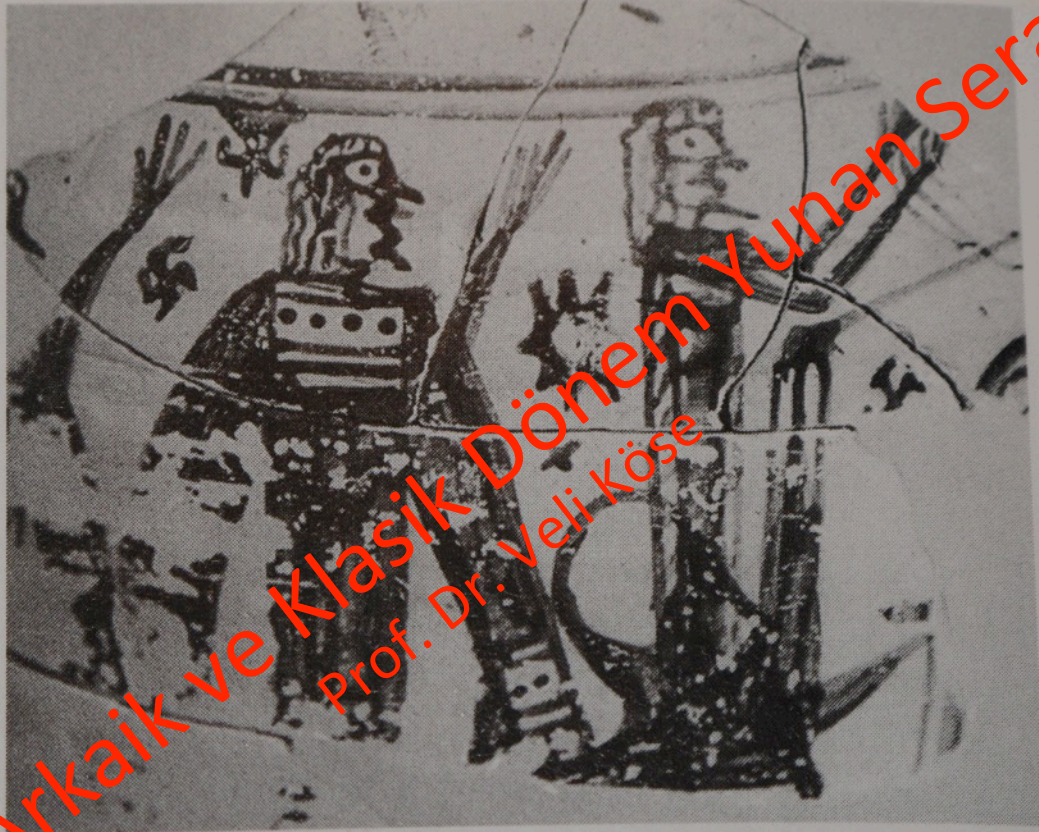

197 Attic (EPA) amphora. (Berlin 31006; H. 44.5)

198 Attic (EPA) amphora fr. from Phaleron.
(Athens 15958)

KLA 216 Arkaik ve Klasik Dönem Yunan Seramiği
Prof. Dr. Veli Köse