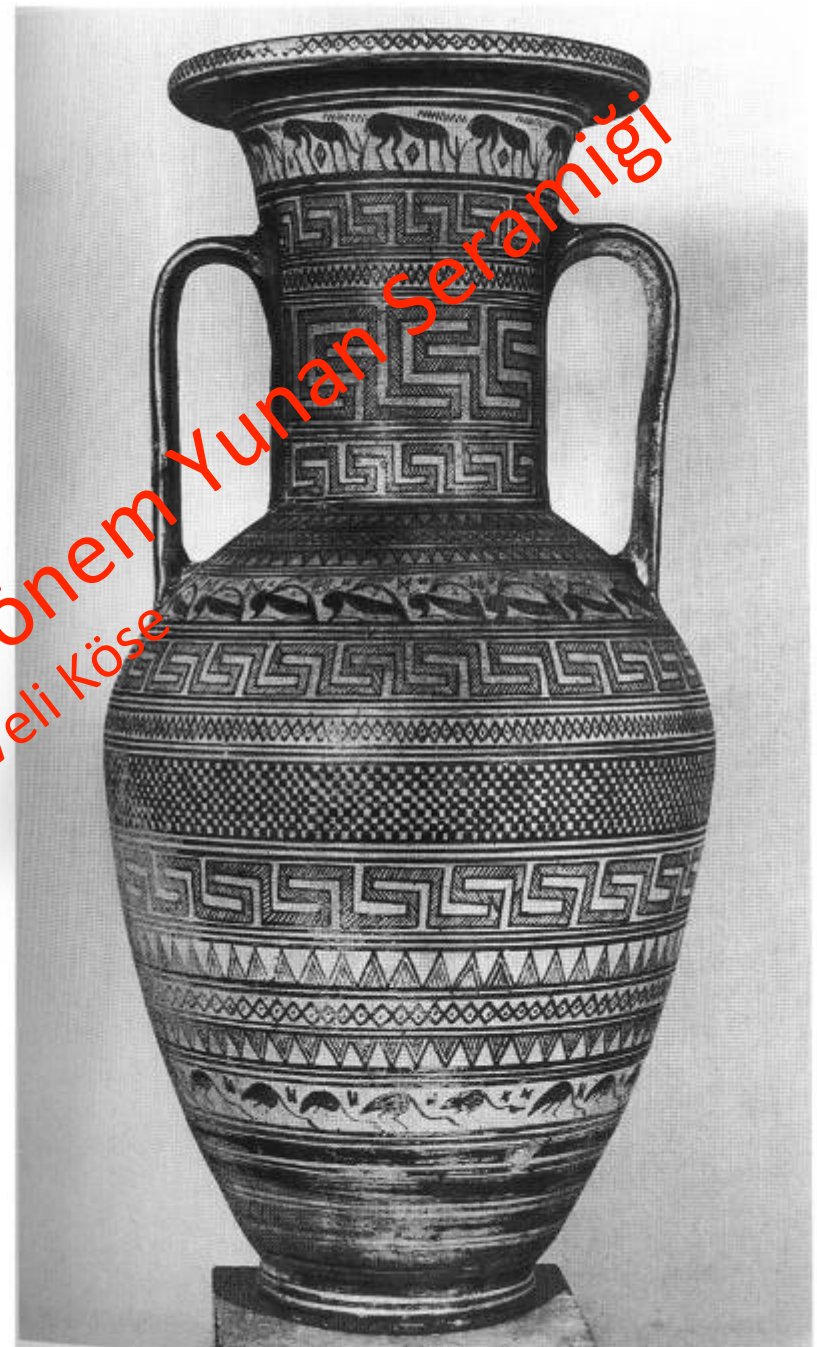

48 Attic LGI neck amphora, Dipylon workshop. (Munich 6080; H. 51)

KLA 216 Arkaik ve Klasik Dönem Yunan Seramiği
Prof. Dr. Veli Köse