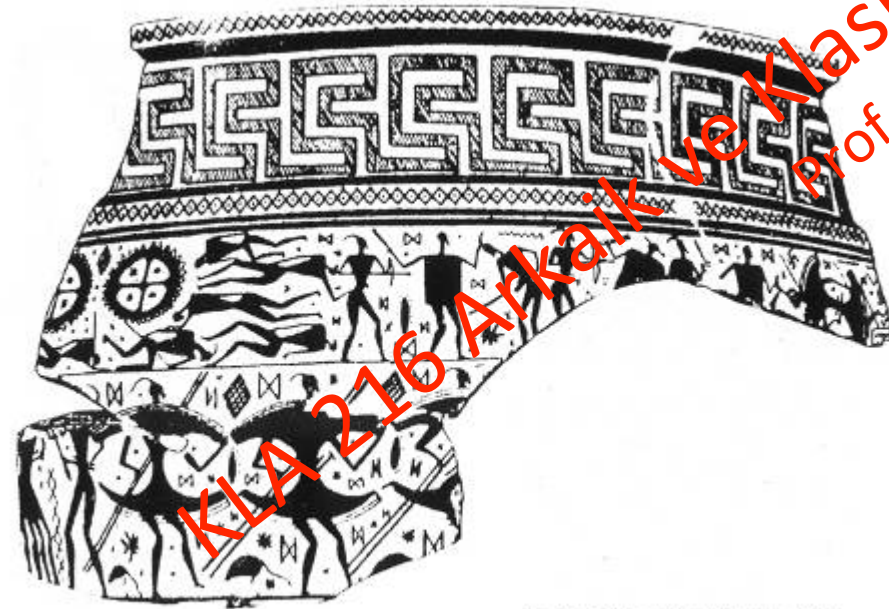

50 Attic LG Ia crater fr. (Louvre A519)