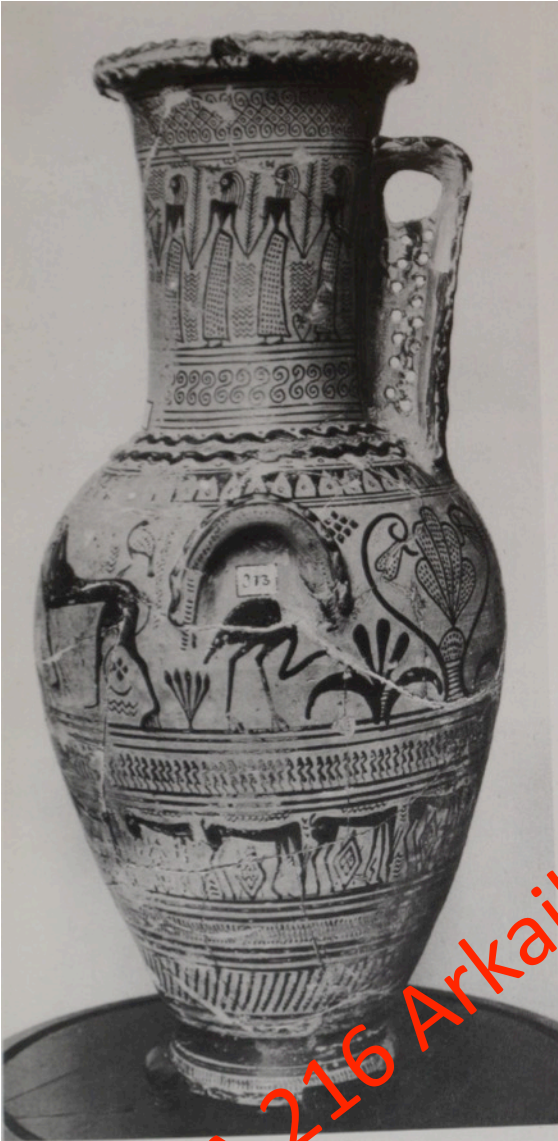

Analatos Ressamı

EPA

700-c.675

188.1