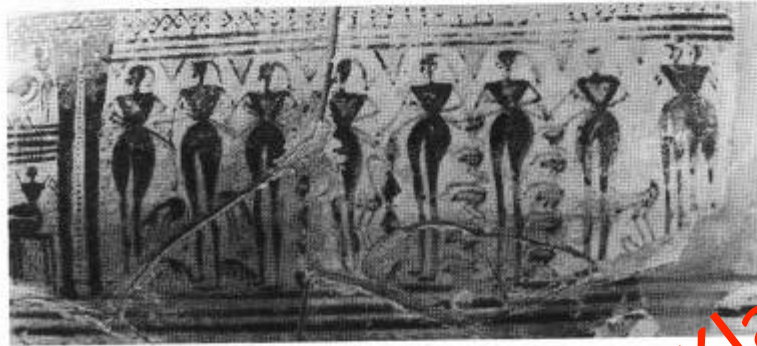

46.1,2 Attic LGI crater details. *Prothesis*. (New York 14.130.15)