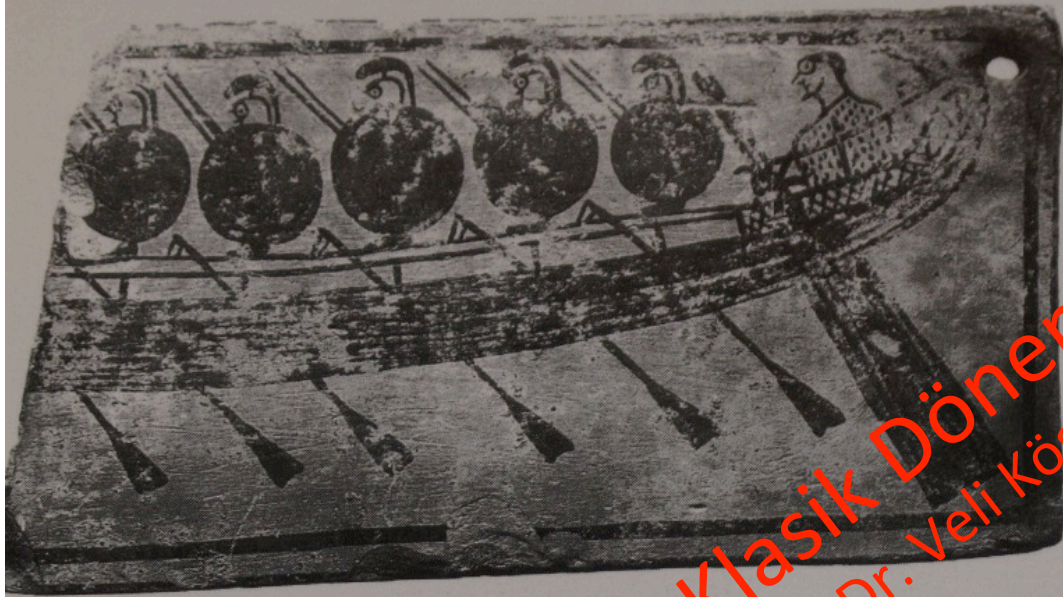

192 Attic (EPA) votive plaque fr. from Sunium by the Analatos P. Warship. (Athens 14935; W. 16)

193 Attic (EPA) votive plaque fr. from Aegina town by the Analatos P. Inscribed ...'sonos epist'... (Athens 18772; W. 5)