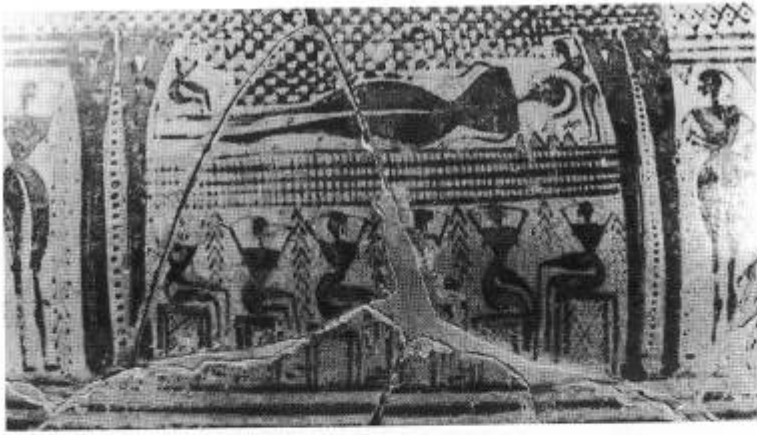

46.1,2 Attic LGI crater details. *Prothesis*. (New York 14.130.15)