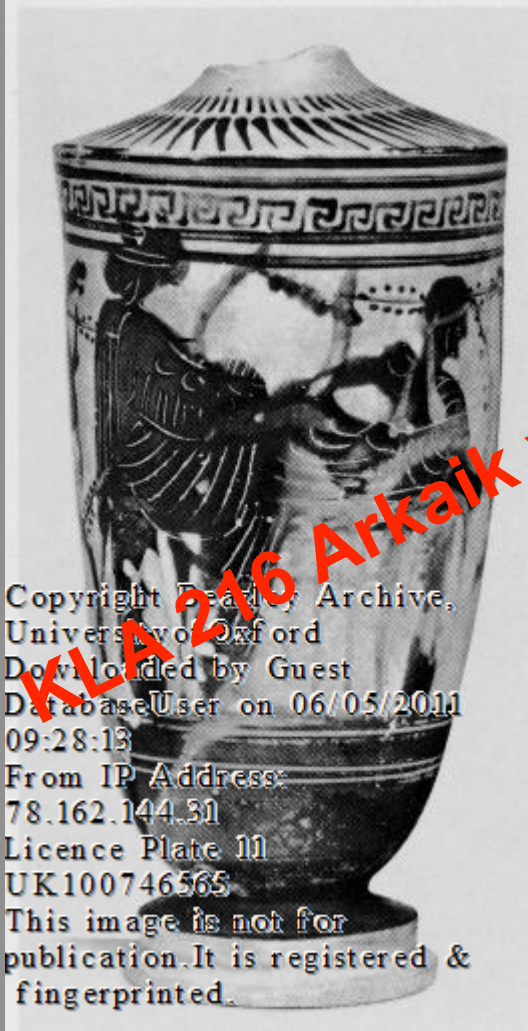

Haimon Ressamı

Heidelberg, Ruprecht-Karls-Universitat: L62