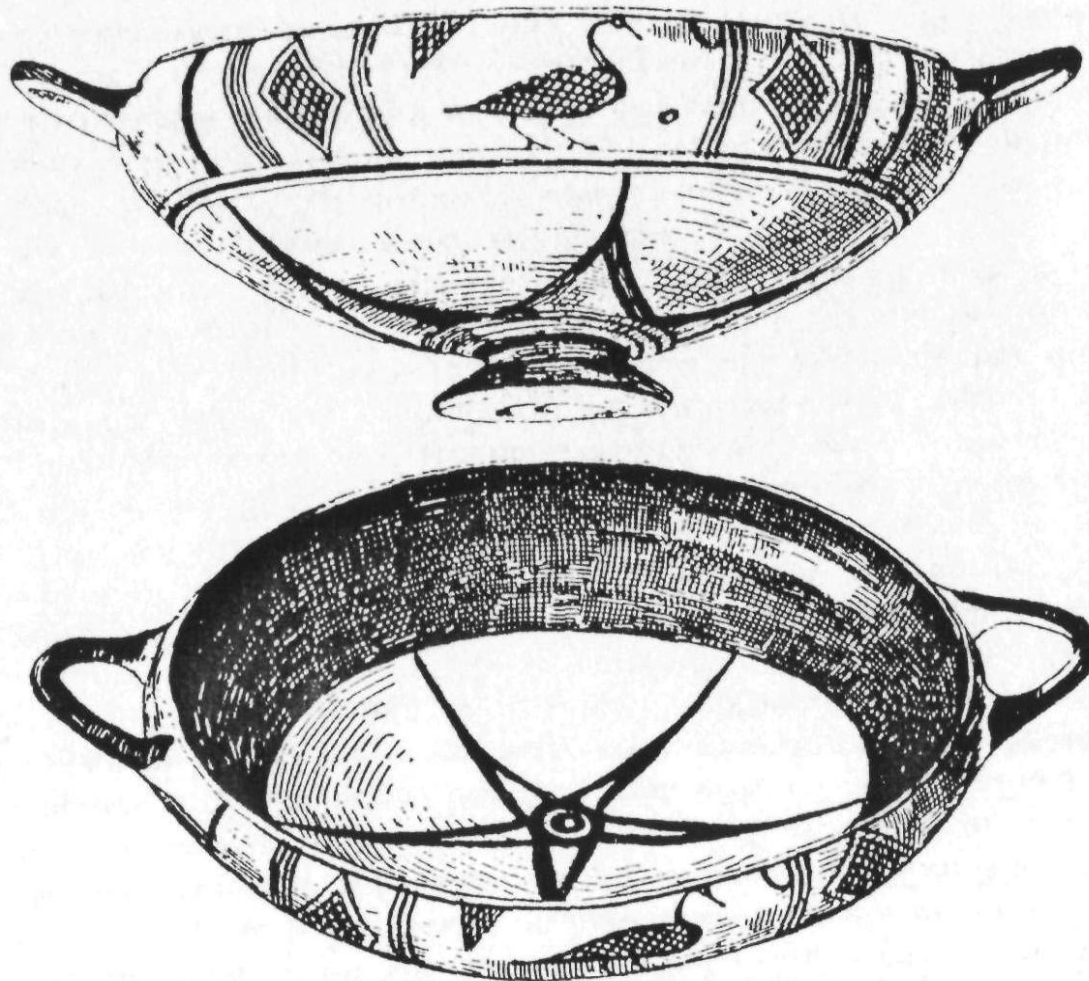

R.M.Cook – P.Dupont, *East Greek Pottery* (London 1998).

M. Robertson, "Excavations at Al Mina, Sueidia IV, The Early Greek Vases", *JHS 60* (1940) 2-21.

Geç Geometrik Dönem, M.Ö. c. 760-735

M.Ö. c. 750

Kuşlu Kase, M.Ö. 7.yy, h. 6cm, a.ç. 12.5 cm.

— Bird bowls and Rosette bowls —

Figure 6.1 Bird bowl: Copenhagen ABc 899.
Ht 5.5 cm. Mid 7th century.

Figure 6.1 Bird bowl: Copenhagen ABc 899.
Ht 5.5 cm. Mid 7th century.

Figure 6.2 Rosette bowl: lost (from Vroulia).
Ht 9 cm. Early 6th century.