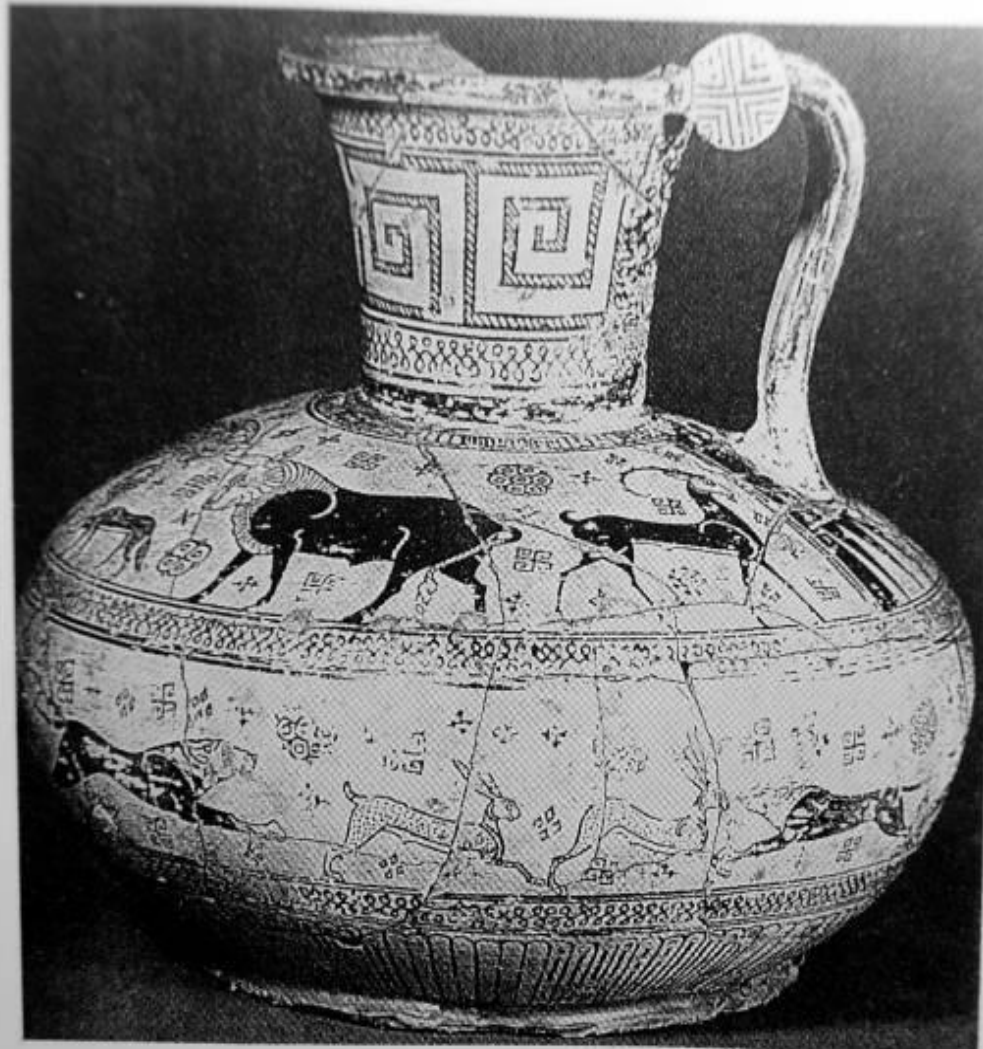

Güney İonia Atölyeleri

Erken Yaban Keçisi	660-640
Orta Yaban Keçisi I	640-625
Orta Yaban Keçisi II	625-600
Orta Yaban Keçisi III	600-575