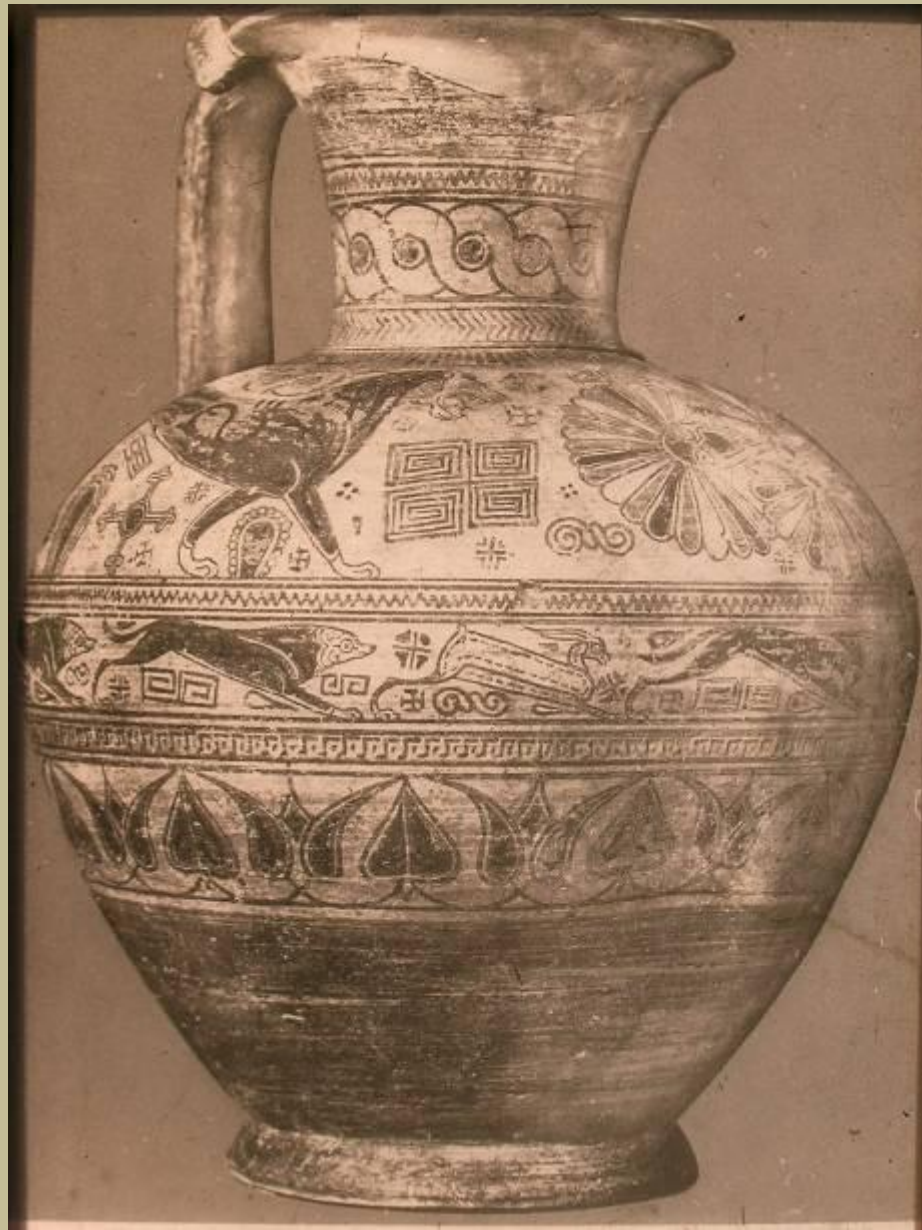

— *Early Orientalising* —

Figure 7.1

a Rhodian Early Orientalising oinochoe. fragment of shoulder: British Museum 61.4–25.48. Scale c. 2:3. Second quarter or middle of 7th century.

b Rhodian Early Orientalising fragment, perhaps from neck of very big amphora: British Museum 64.10–7.1237. Scale c. 2:7.

Figure 7.2 Milesian Early Orientalising amphora, fragment of neck: Balat (Miletus). Ht of neck c. 10 cm. Second quarter or middle of 7th century.

R.M. Cook – P. Dupont, *East Greek Pottery*, (2003)

Güney İonia Atölyeleri