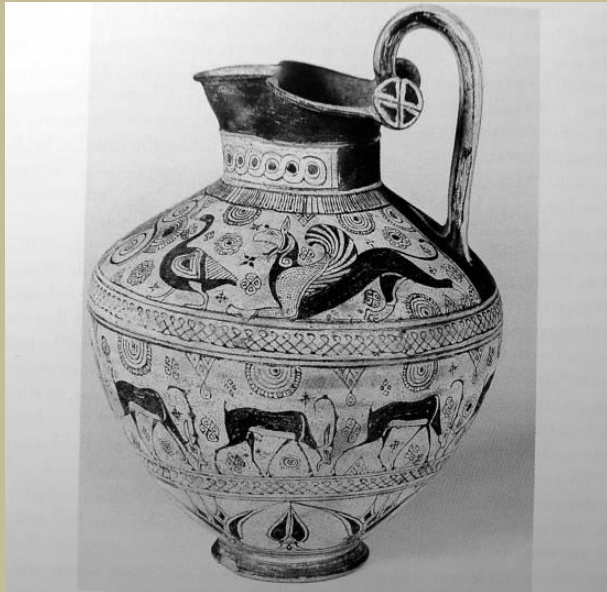

Güney İonia
Orta Yaban Keçisi I
640-625

Figure 8.6 South Ionian Middle I Wild Goat style oinochoe:
Richmond (Va) 82.203. Ht 32.3 cm. c. 630.

Güney İonia
Orta Yaban Keçisi II
625-600

599 aus Rhodos

Figure 8.12 South Ionian Middle III Wild Goat style oinochoe, fragment of shoulder: Balat (Miletus) K89.506.1. Width of fragment 9.5 cm. First quarter of 6th century.