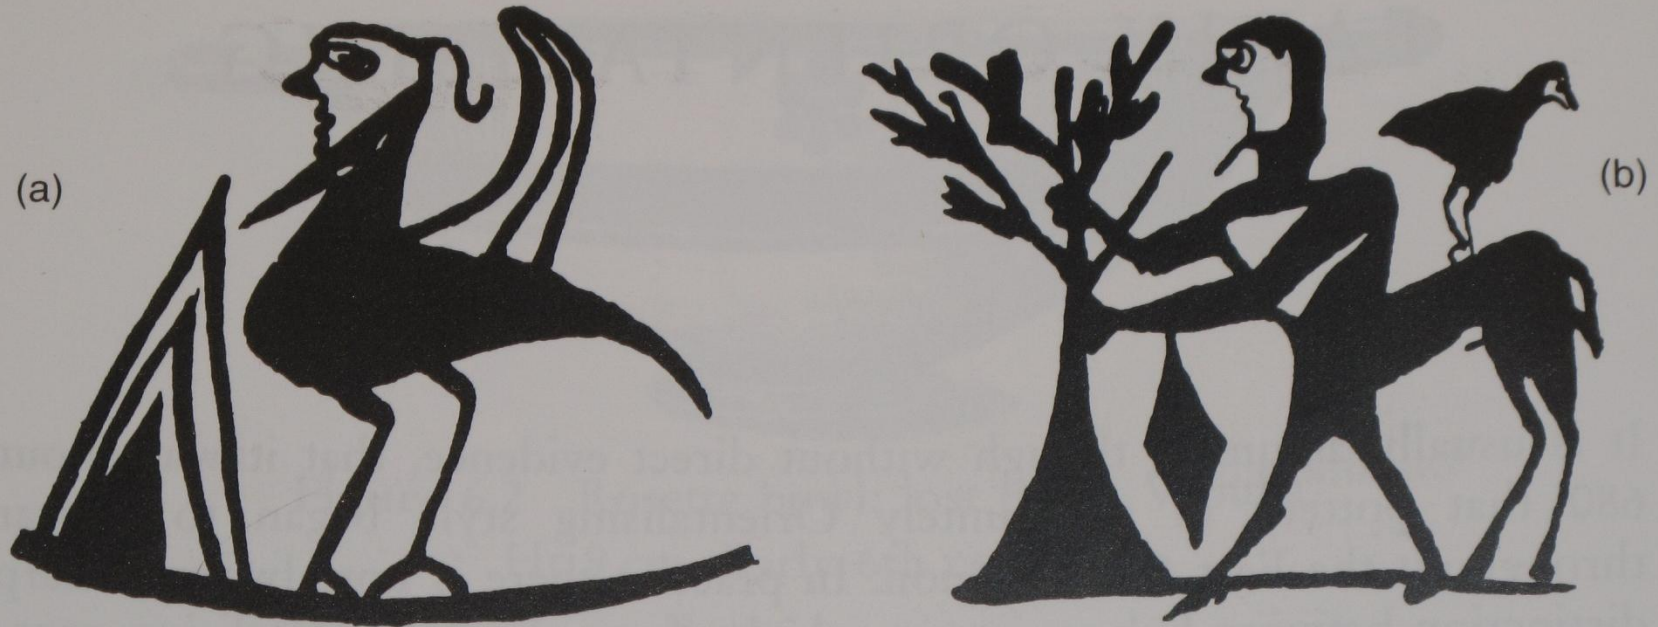

— *Early Orientalising* —

Figure 7.1

a Rhodian Early Orientalising oinochoe. fragment of shoulder: British Museum 61.4–25.48. Scale c. 2:3. Second quarter or middle of 7th century.

b Rhodian Early Orientalising fragment, perhaps from neck of very big amphora: British Museum 64.10–7.1237. Scale c. 2:7.

Figure 7.2 Milesian Early Orientalising amphora, fragment of neck: Balat (Miletus). Ht of neck c. 10 cm. Second quarter or middle of 7th century.

R.M. Cook – P. Dupont, *East Greek Pottery*, (2003)

Güney İonia Atölyeleri