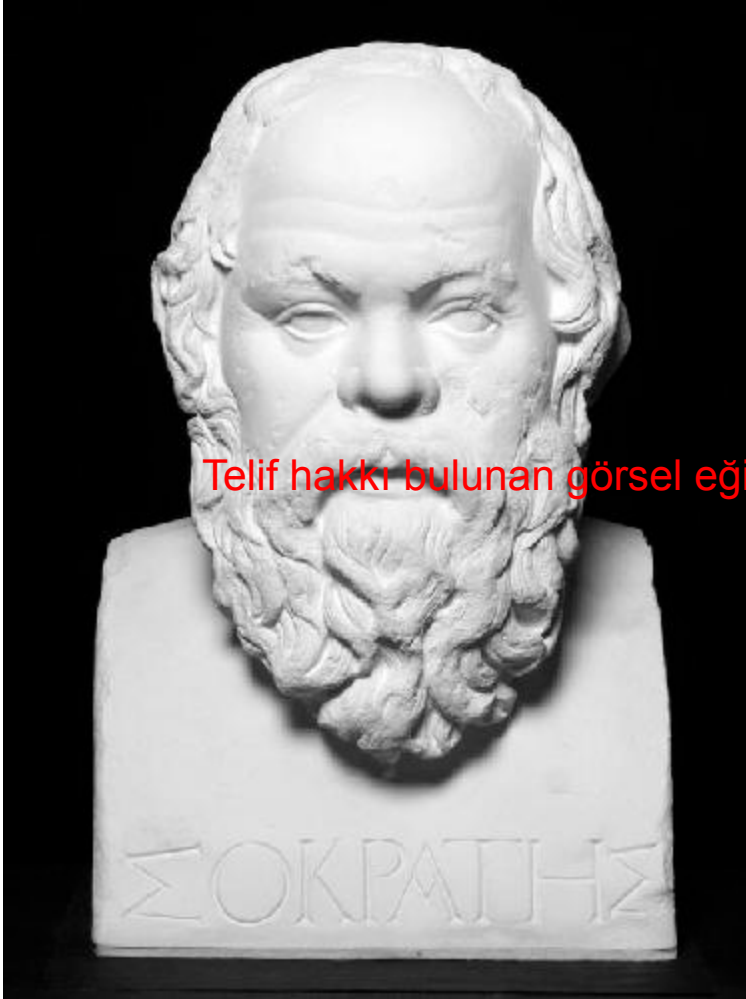

Sokrates Tip II, Capitol Müzesi

Telif hakkı bulunan görsel eğitim amacı dışında kullanılamaz