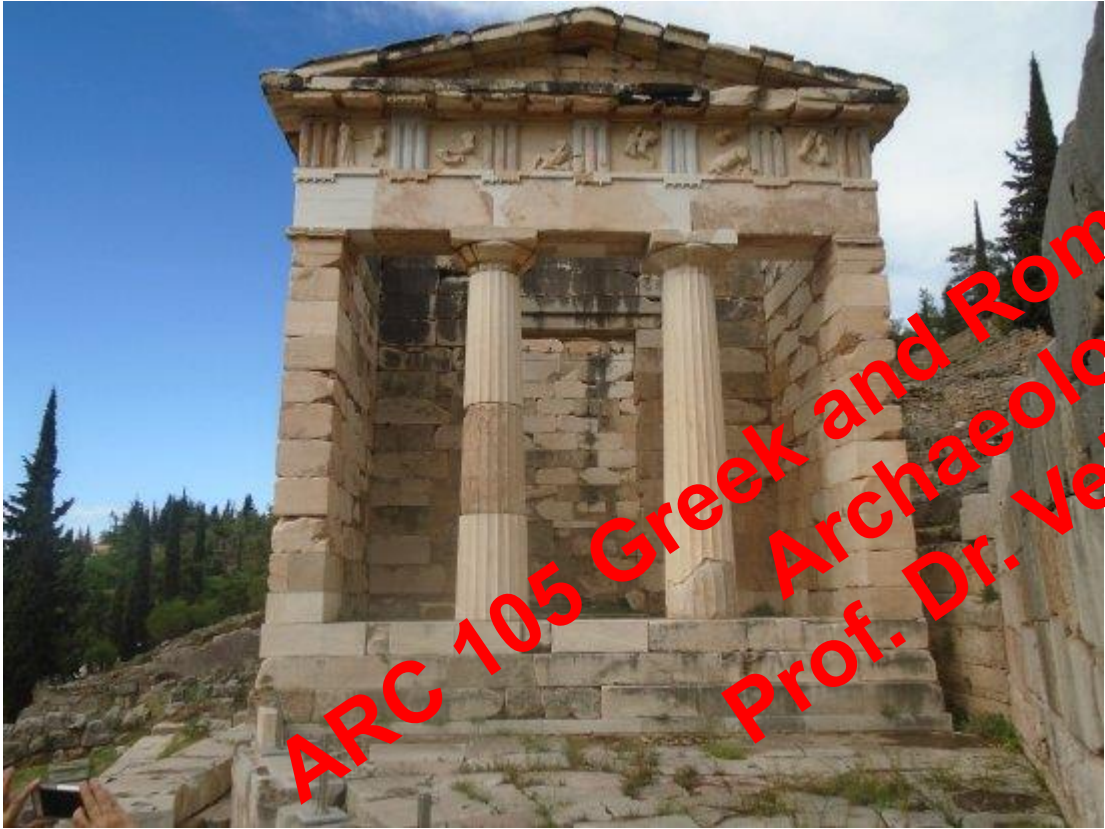

ARC 105 Greek and Roman World and
Archaeology
Prof. Dr. Veli Köse

ARC 105 Greek and Roman World and
Archaeology
Prof. Dr. Veli Köse

ARC 105 Greek and Roman World and
Archaeology
Prof. Dr. Veli Köse

**ARC 105 Greek and Roman World and
Archaeology
Prof. Dr. Veli Köse**