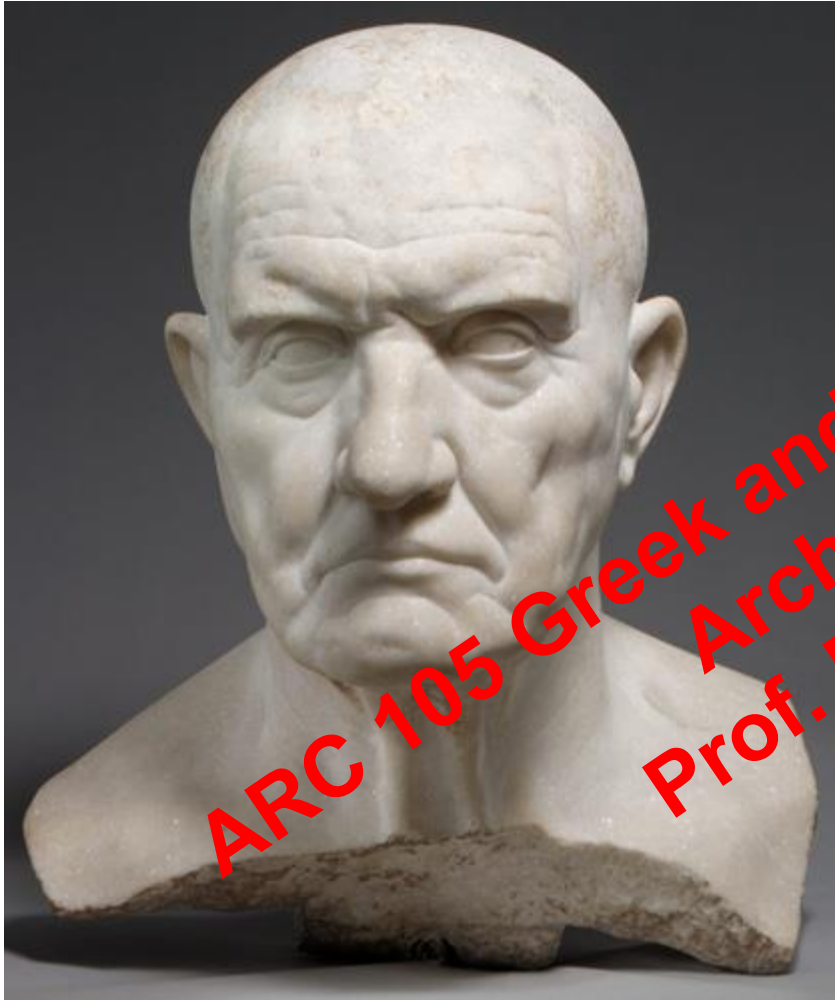

ARC 105 Greek and Roman World and
Archaeology
Prof. Dr. Veli Köse