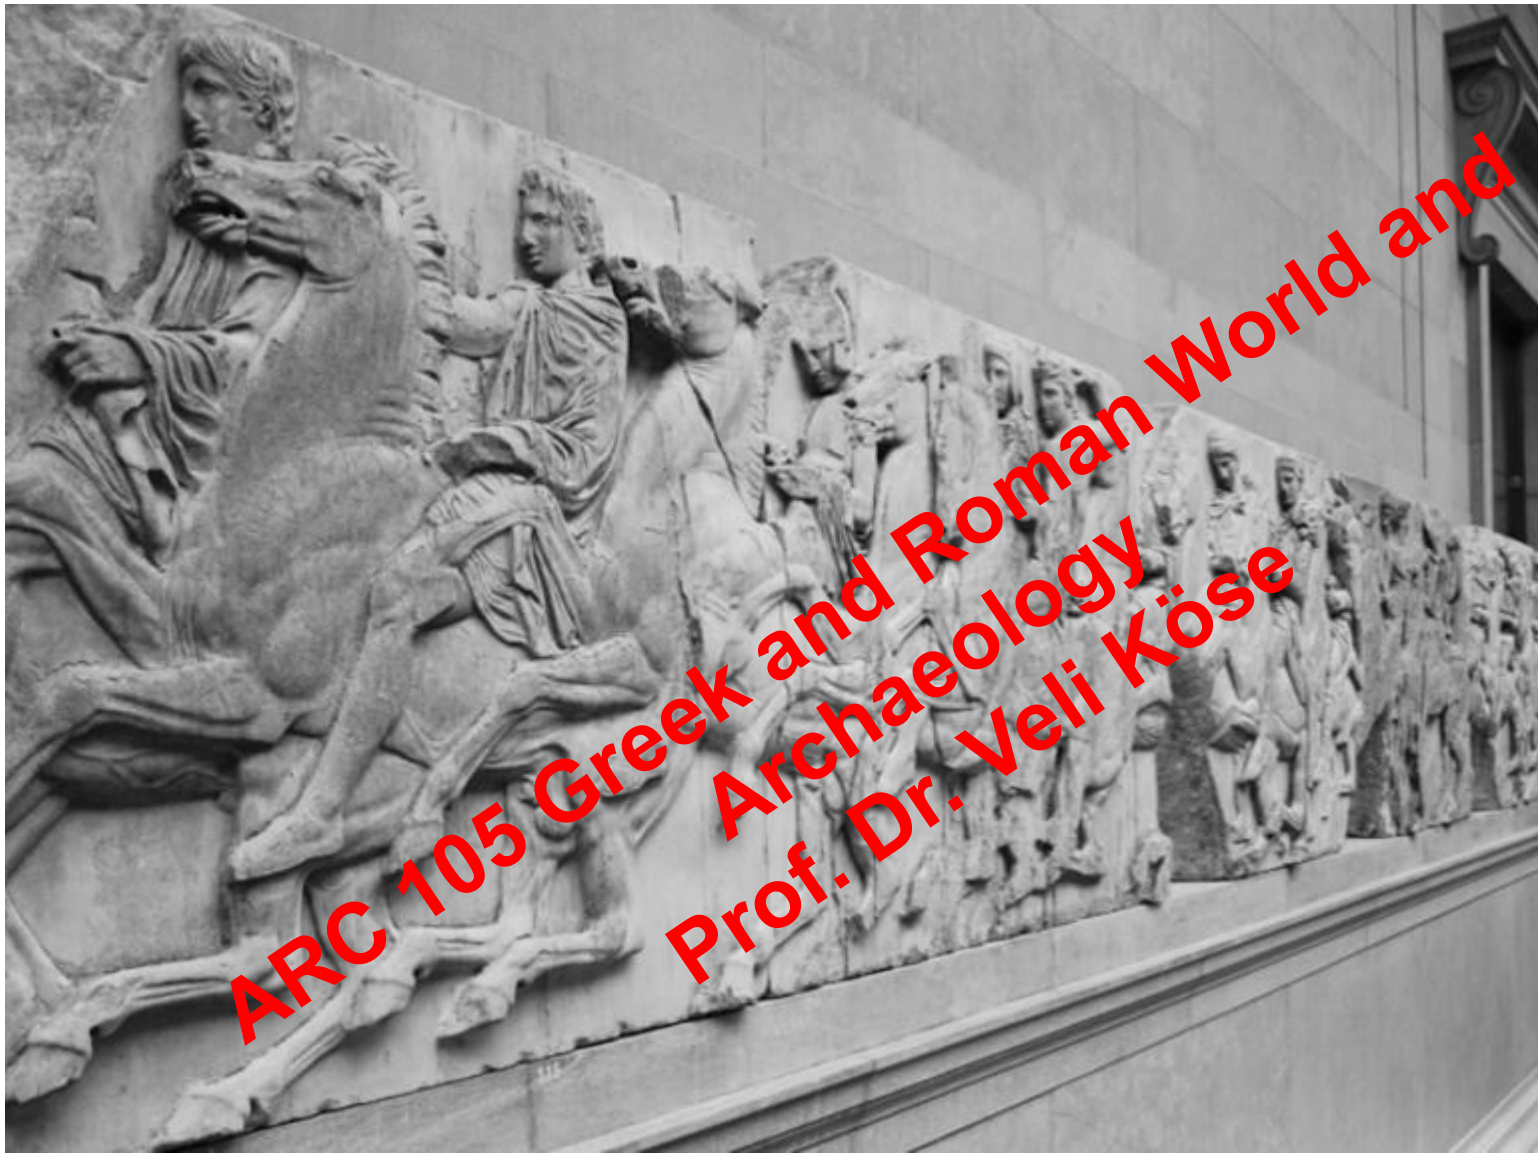

ARC 105 Greek and Roman World and
Archaeology
Prof. Dr. Veli Köse