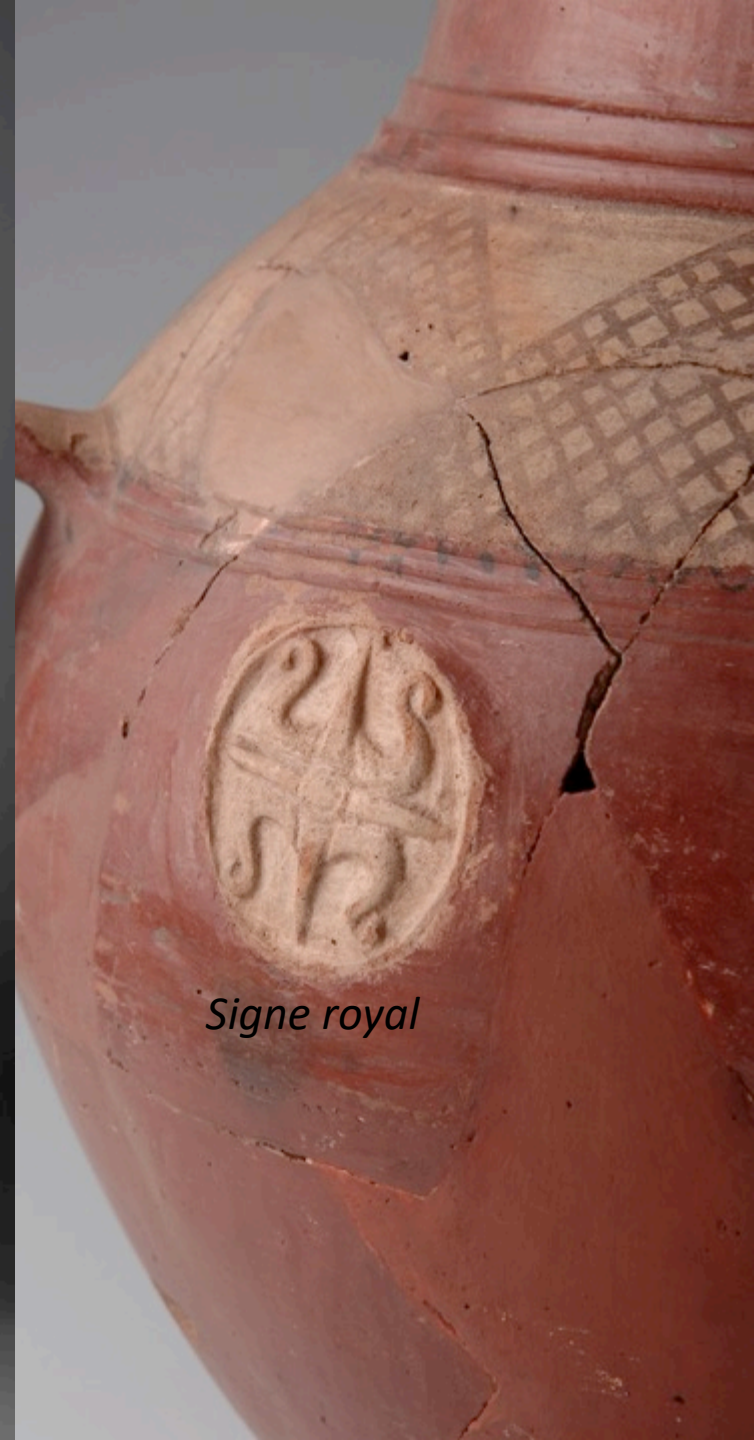

double animal head containers

swan-like bird-handled vessel

Fig. 11 — Kültepe, Pottery from Level II and Ib

Ib katı seramiği

Orange-red slip

Replicas of metal vess

Double cooking pots with fire place

box with human face and handle

Signe royal

kantharos

Pilgrim flasks

boat shaped container

boat-shaped vessel with sailor and camera

pig head with lapis lazuli eyes

Partridge/ keklik

Boat-shaped rhyton

snail-shaped rhyton

Boat-shaped rhyton