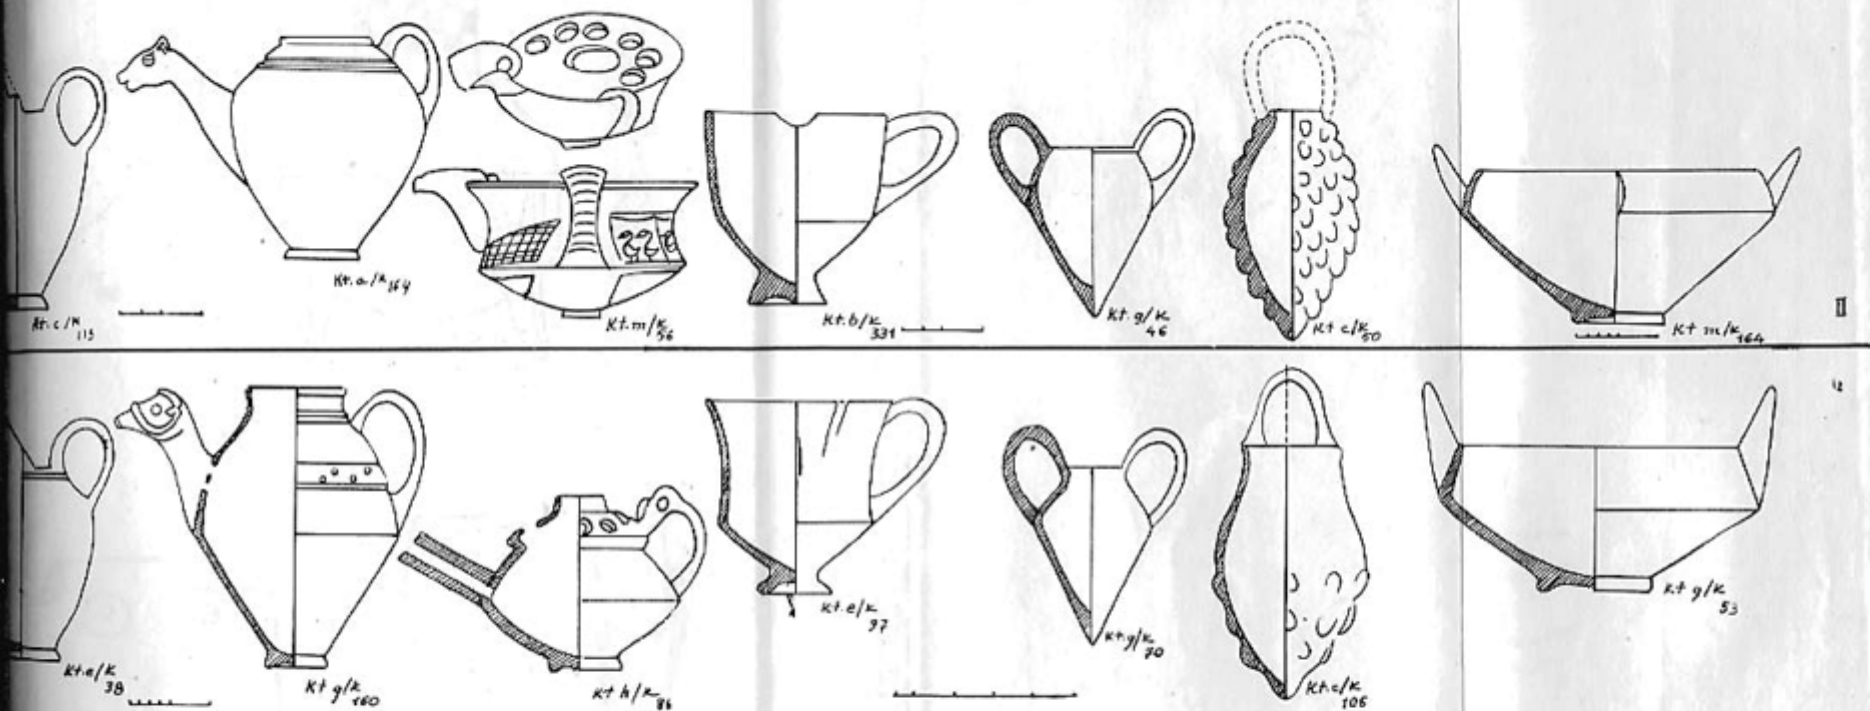

double animal head containers

swan-like bird-handled vessel

Fig. 11 — Kültepe, Pottery from Level II and Ib

Ib katı seramiği

Orange-red slip

Replicas of metal vess

Double cooking pots with fire place

box with human face and handle

Signe royal

kantharos

Pilgrim flasks

boat shaped container

boat-shaped vessel with sailor and camera

pig head with lapis lazuli eyes

Partridge/ keklik

Boat-shaped rhyton

snail-shaped rhyton

Boat-shaped rhyton