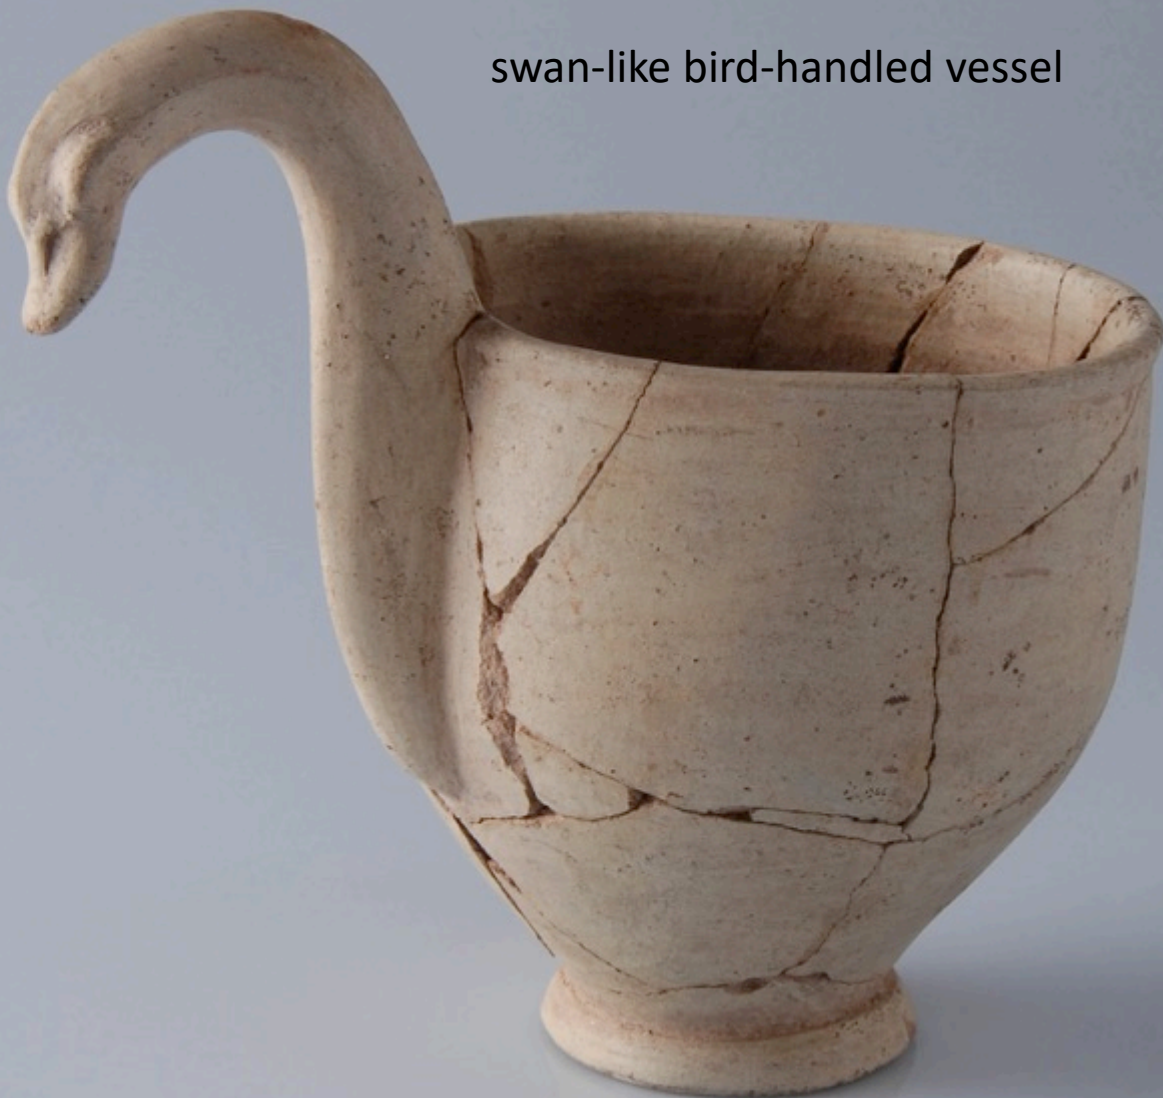

double animal head containers

swan-like bird-handled vessel

Fig. 11 — Kültepe, Pottery from Level II and Ib

Ib katı seramiği

Orange-red slip

Replicas of metal vess

Double cooking pots with fire place

box with human face and handle

Signe royal

kantharos

Pilgrim flasks

boat shaped container

boat-shaped vessel with sailor and camera

pig head with lapis lazuli eyes

Partridge/ keklik

Boat-shaped rhyton