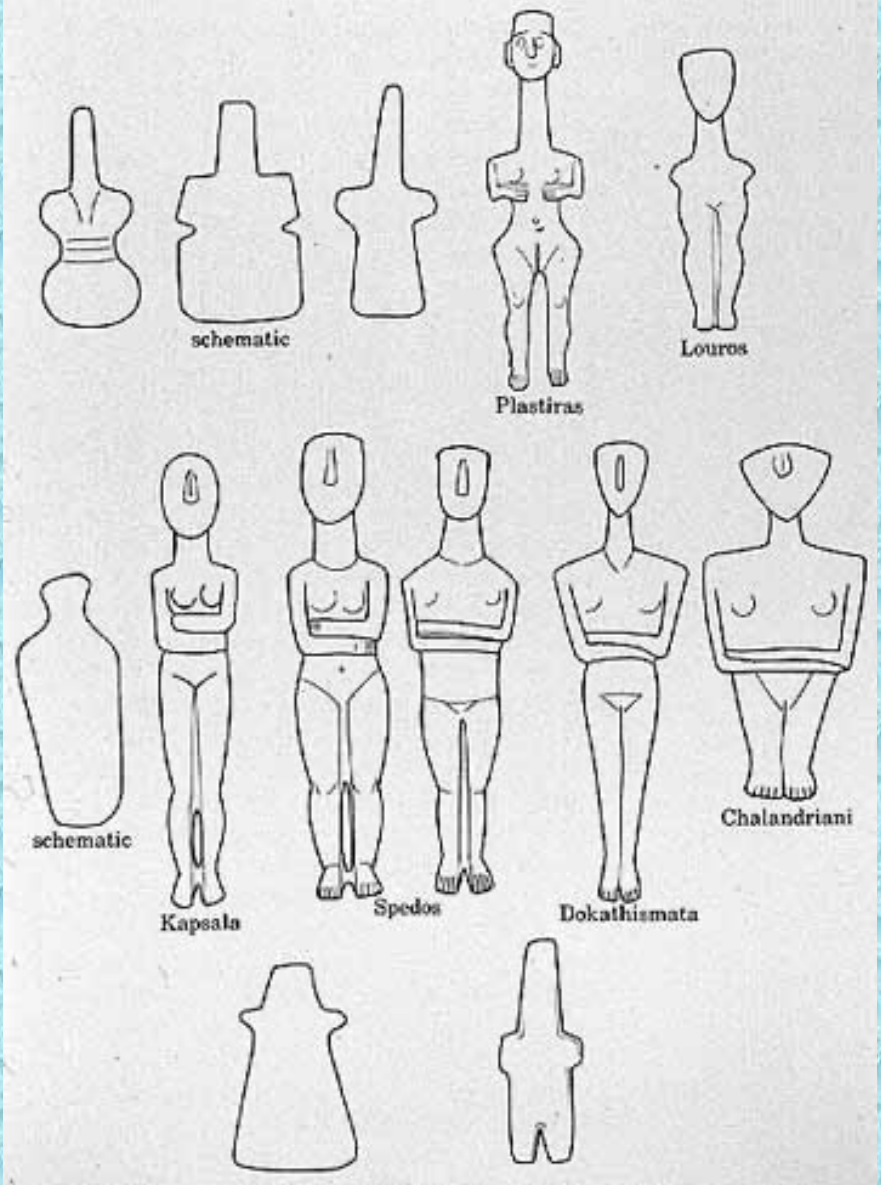

Schematic

e. Levkaiis, Paros.
AM AE 415. Ht. 13.0

f. Unknown provenance. AM 1946.117. Ht. 15.0 (cf. III.8)

Louros Type

Upper Row: Grotta-Pelos Culture / EC I idol types.
Middle Row: Keros-Syros Culture / EKC II idol types.
Lower Row: Phylakopi I Culture / EC III idol types