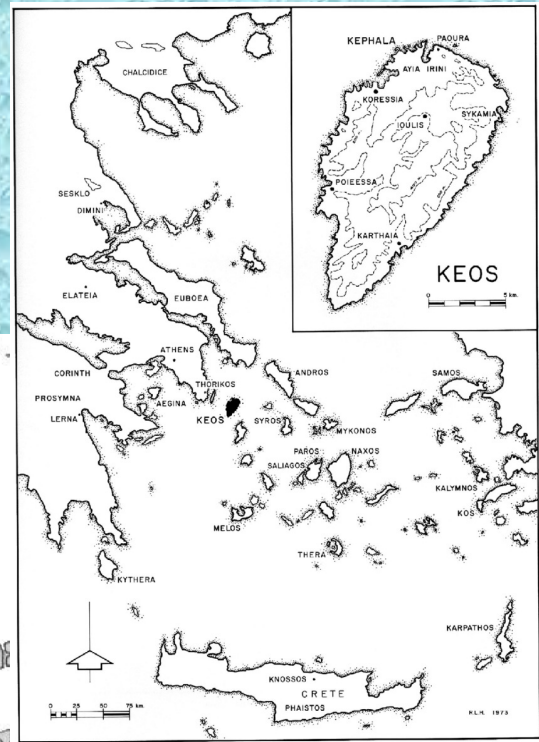

Early Cycladic Culture

Early Cycladic II A/
Keros Syros Culture
(2650 – 2500/2400 BC)

Keos – Ayia Irini