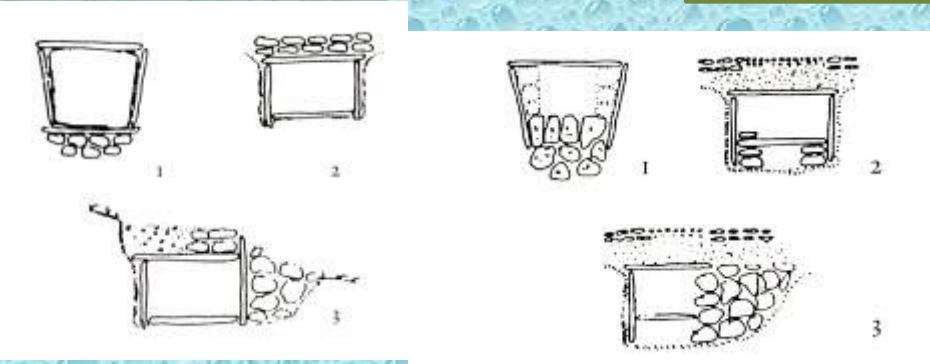

Early Cycladic Culture

**EARLY CYCLADIC I CULTURE
3200/3100 – 2800/2700 BC**

Marble Collared Jars

Cycladic Frying Pan

Incised Cylindrical Pyxis

Collared Jar

Early Cycladic Stone Cist Graves

Early Cycladic Culture