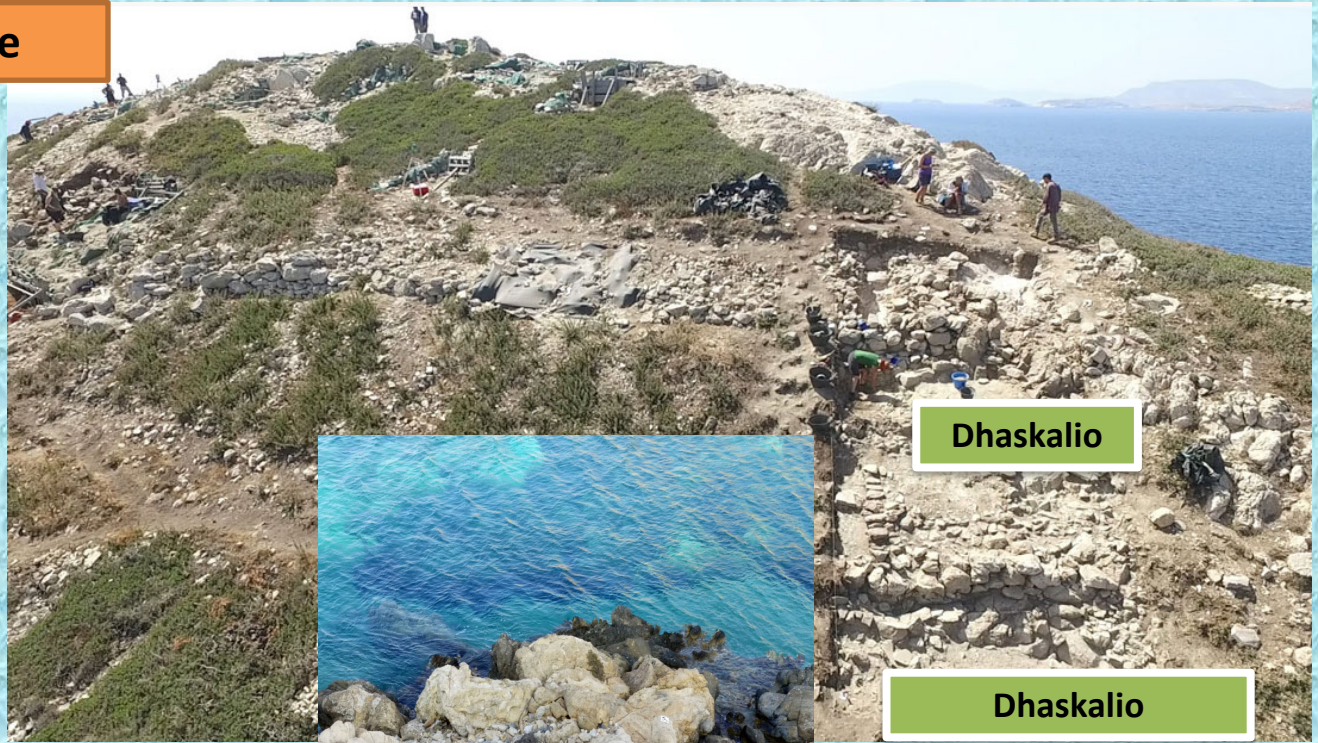

(2650 – 2500/2400 BC)

Keros - Dhaskalio

Keros

Dhaskalio

Early Cycladic Culture

Early Cycladic II A/ Keros Syros Culture

(2650 – 2500/2400 BC)

Keros - Dhaskalio