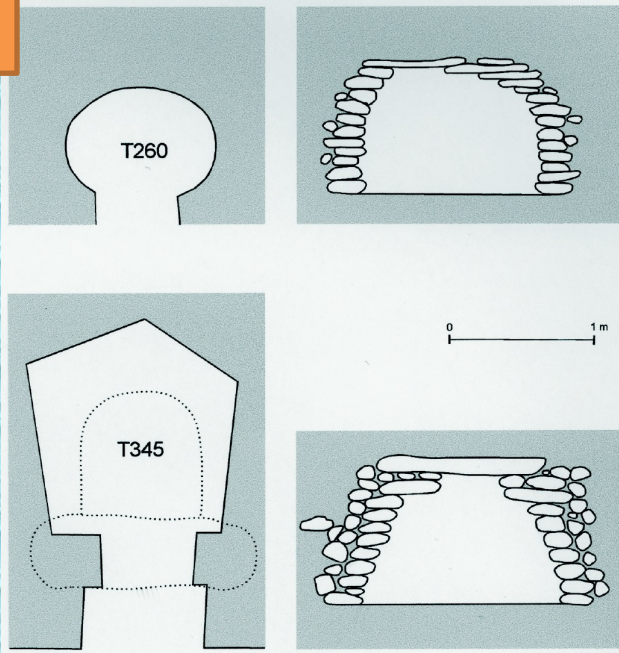

Early Cycladic Culture

Early Cycladic II A/ Keros Syros Culture

(2650 – 2500/2400 BC)

Burial Habits

Syros – Chalandriani Early Cycladic II Cemetery