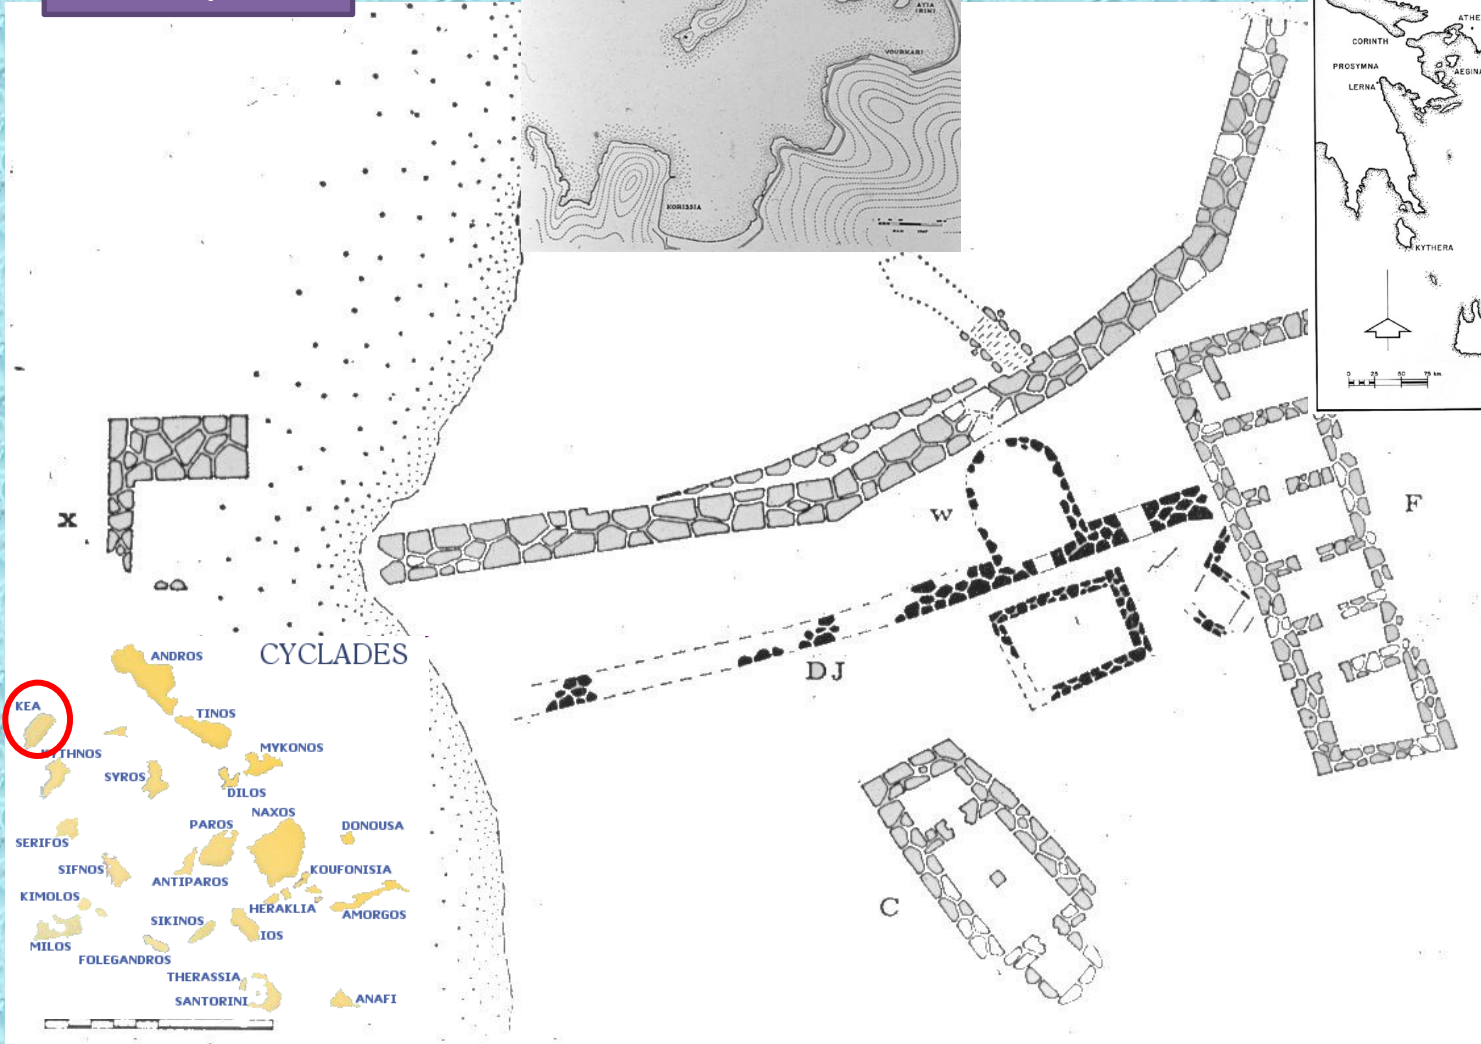

Early Cycladic Culture

Early Cycladic II A/
Keros Syros Culture
(2650 – 2500/2400 BC)

Keos – Ayia Irini