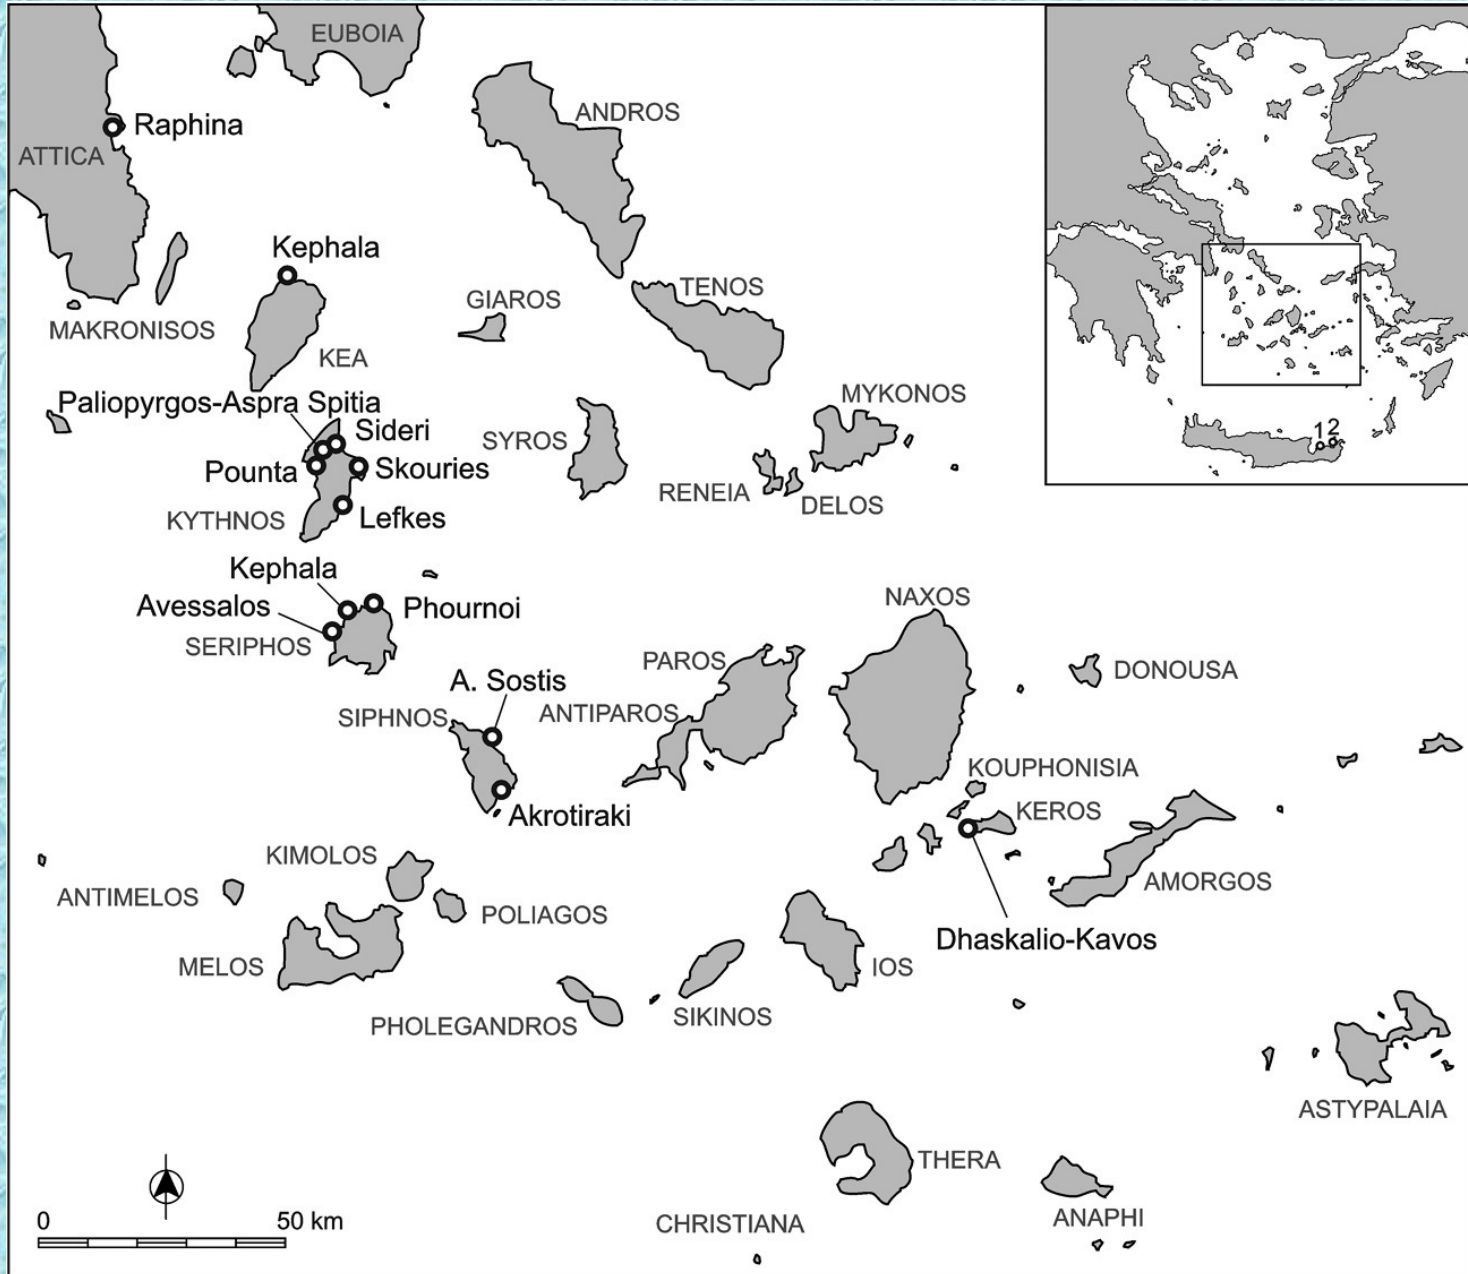

ARC 212 ARCHAEOLOGY OF THE AEGEAN

Prof. Dr. Vasif Şahoğlu

Course 07: Early Cycladic Culture

Ankara University
Faculty of Languages and History - Geography
Department of Archaeology

Early Cycladic Culture

Early Cycladic Culture