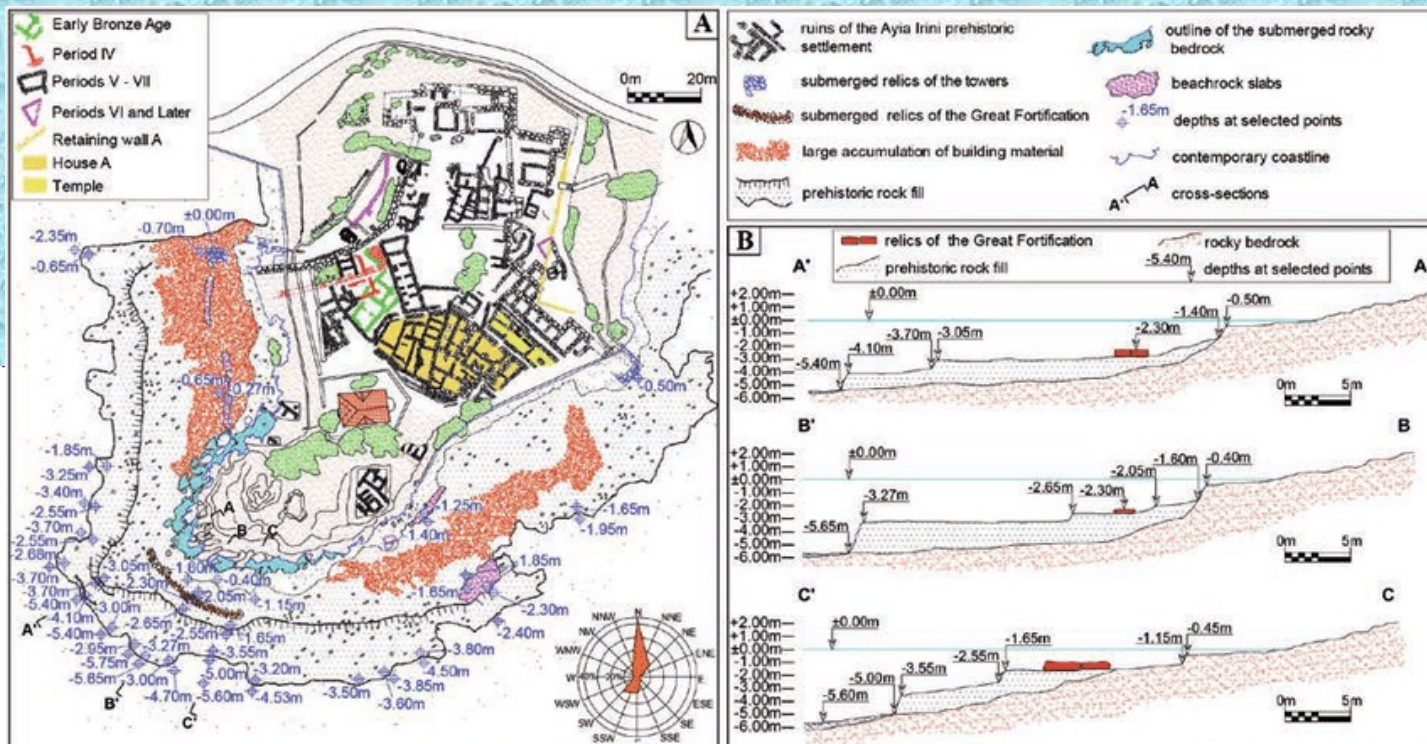

Early Cycladic Culture

Early Cycladic II A/ Keros Syros Culture

(2650 – 2500/2400 BC)

Keos – Ayia Irini