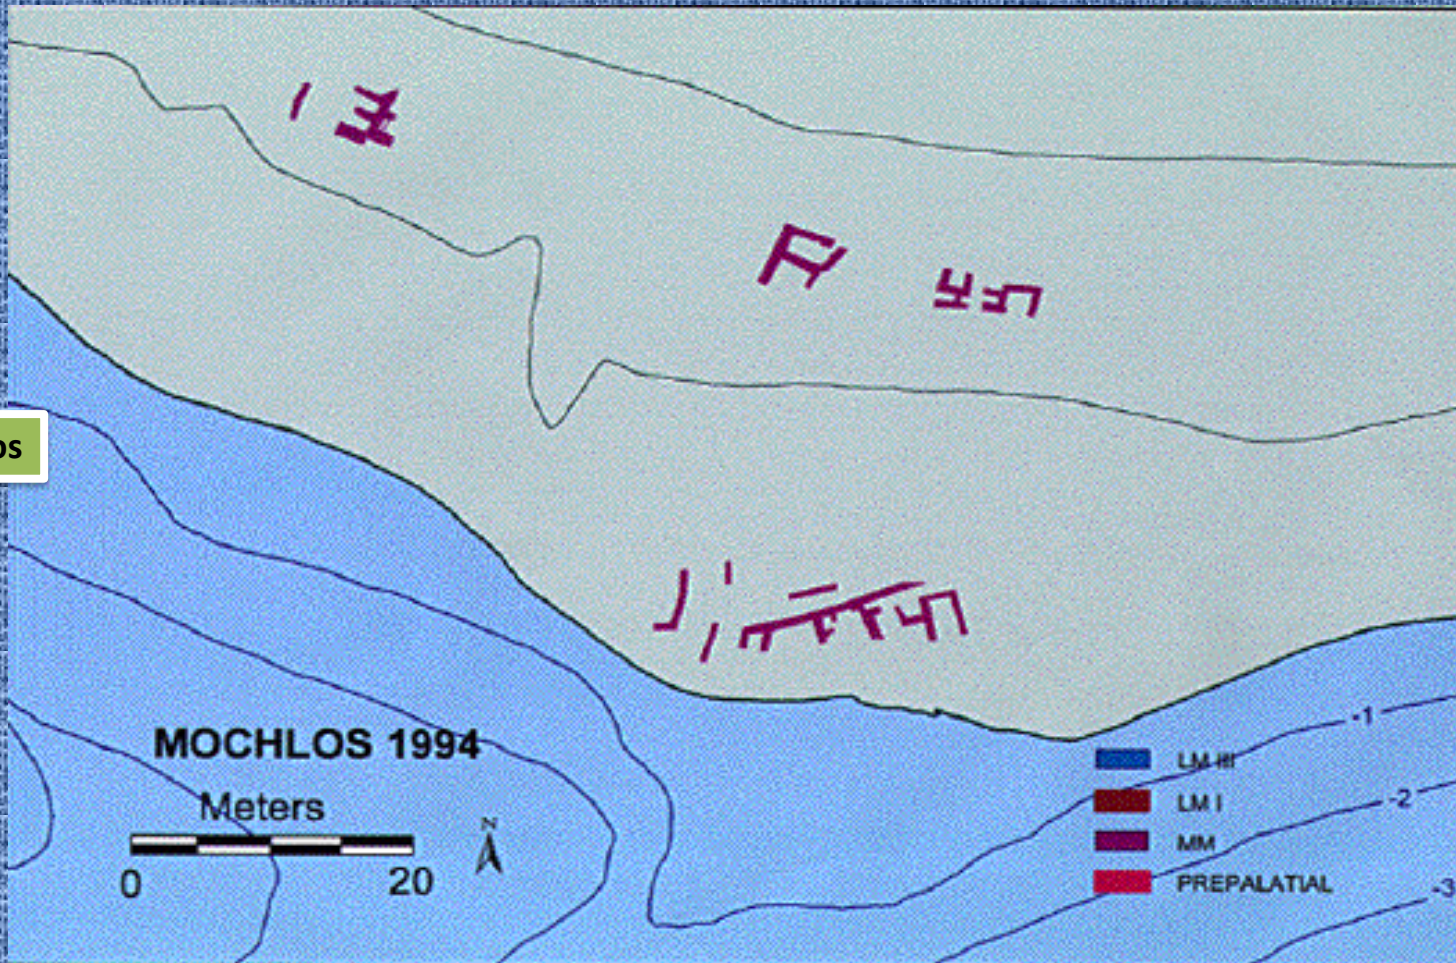

ARC 212 ARCHAEOLOGY OF THE AEGEAN

Prof. Dr. Vasif Şahođlu

Course 11: Early Minoan Culture

Ankara University
Faculty of Languages and History - Geography
Department of Archaeology

Early Minoan Culture

Early Minoan I
(3100/3000 - 2700/2650 BC)

Early Minoan Culture

Early Minoan I
(3100/3000 - 2700/2650 BC)

Early Minoan Culture

Early Minoan I
(3100/3000 - 2700/2650 BC)

Mochlos

Early Minoan Culture

Early Minoan I
(3100/3000 - 2700/2650 BC)

Pottery