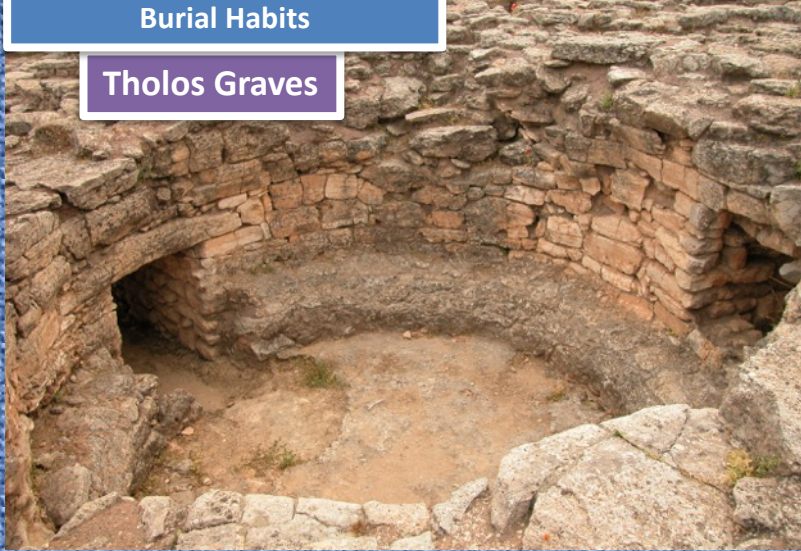

Early Minoan Culture

Archanes Phourni Cemetery

Burial Habits

Tholos Graves