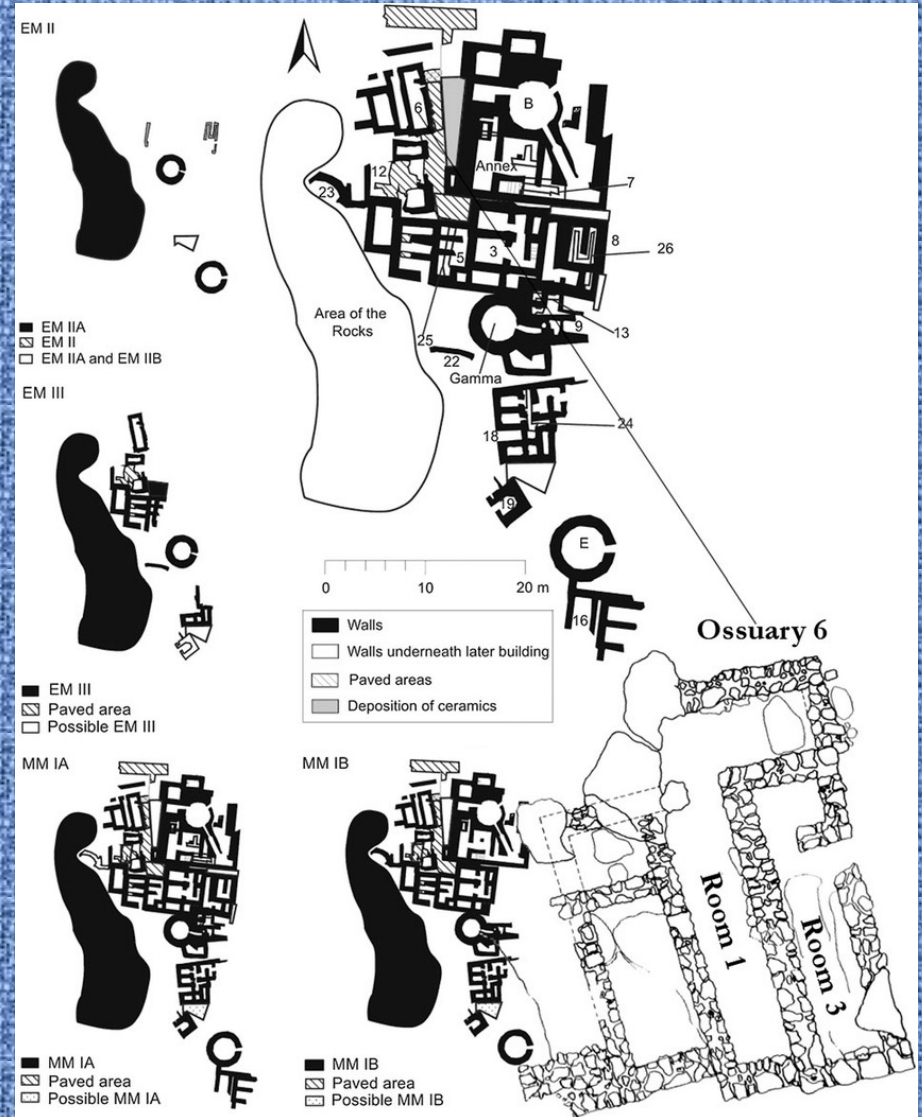

Early Minoan Culture

Burial Habits