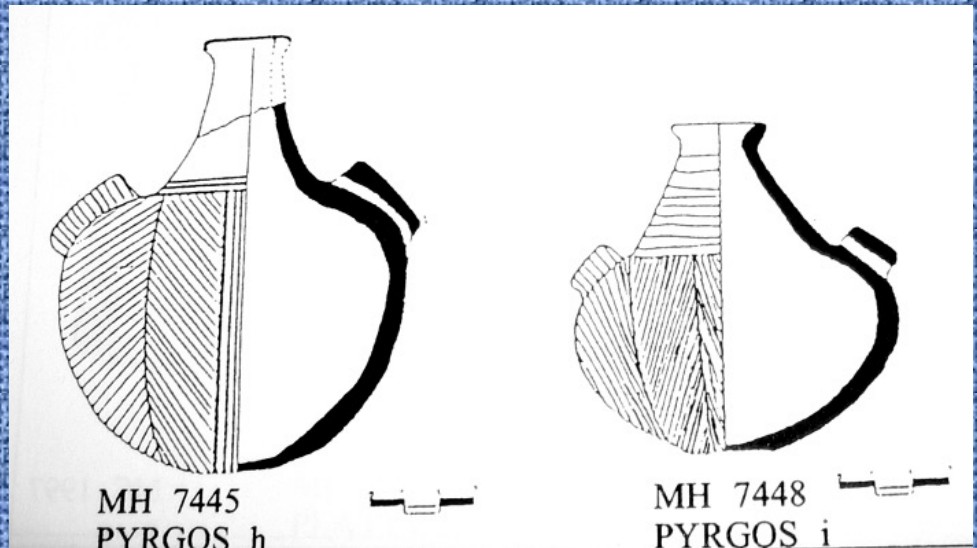

Early Minoan Culture

Early Minoan I
(3100/3000 - 2700/2650 BC)

Early Minoan Culture

Early Minoan I
(3100/3000 - 2700/2650 BC)

Mochlos

Early Minoan Culture

Early Minoan I
(3100/3000 - 2700/2650 BC)

Pottery

1- Pyrgos Ware

MH 7452
PYRGOS c

Early Minoan Culture

Early Minoan I
(3100/3000 - 2700/2650 BC)

Pottery

Early Cycladic Flask

MH 7445
PYRGOS h

MH 7448
PYRGOS i

Cycladic Style Flasks from Crete

2- Incised Cycladic Inspired Pottery

Early Minoan Culture

Early Minoan I
(3100/3000 - 2700/2650 BC)

Pottery

Cycladic Style Pottery
From Aghia Photia in Crete

2- Incised Cycladic Inspired Pottery