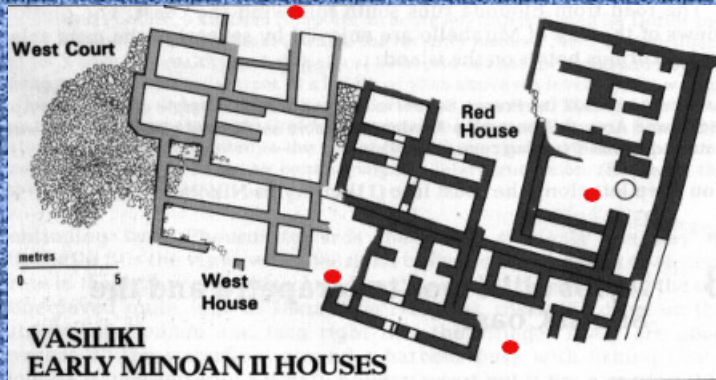

Vassiliki

Western House, Northwestern Corner

Western House, Southwestern Corner

Early Minoan Culture

Early Minoan II
(2700/2650 – 2150 BC)

Architecture

Vassiliki

Red Building