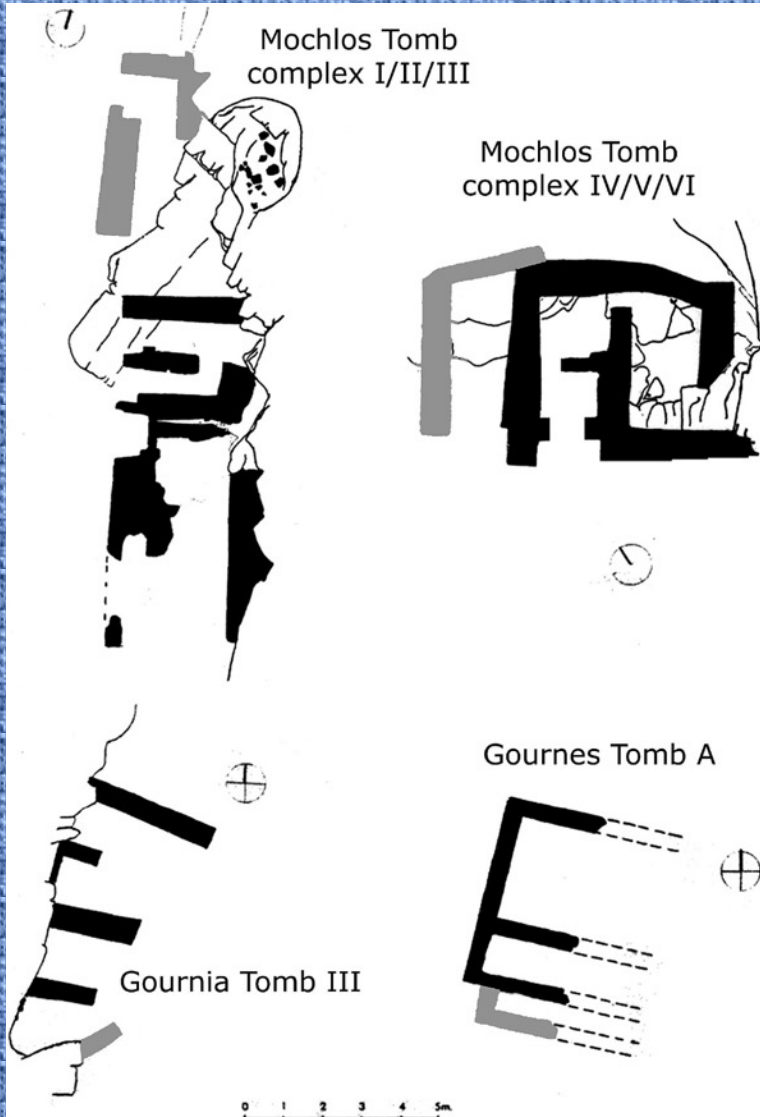

Early Minoan Culture

Burial Habits