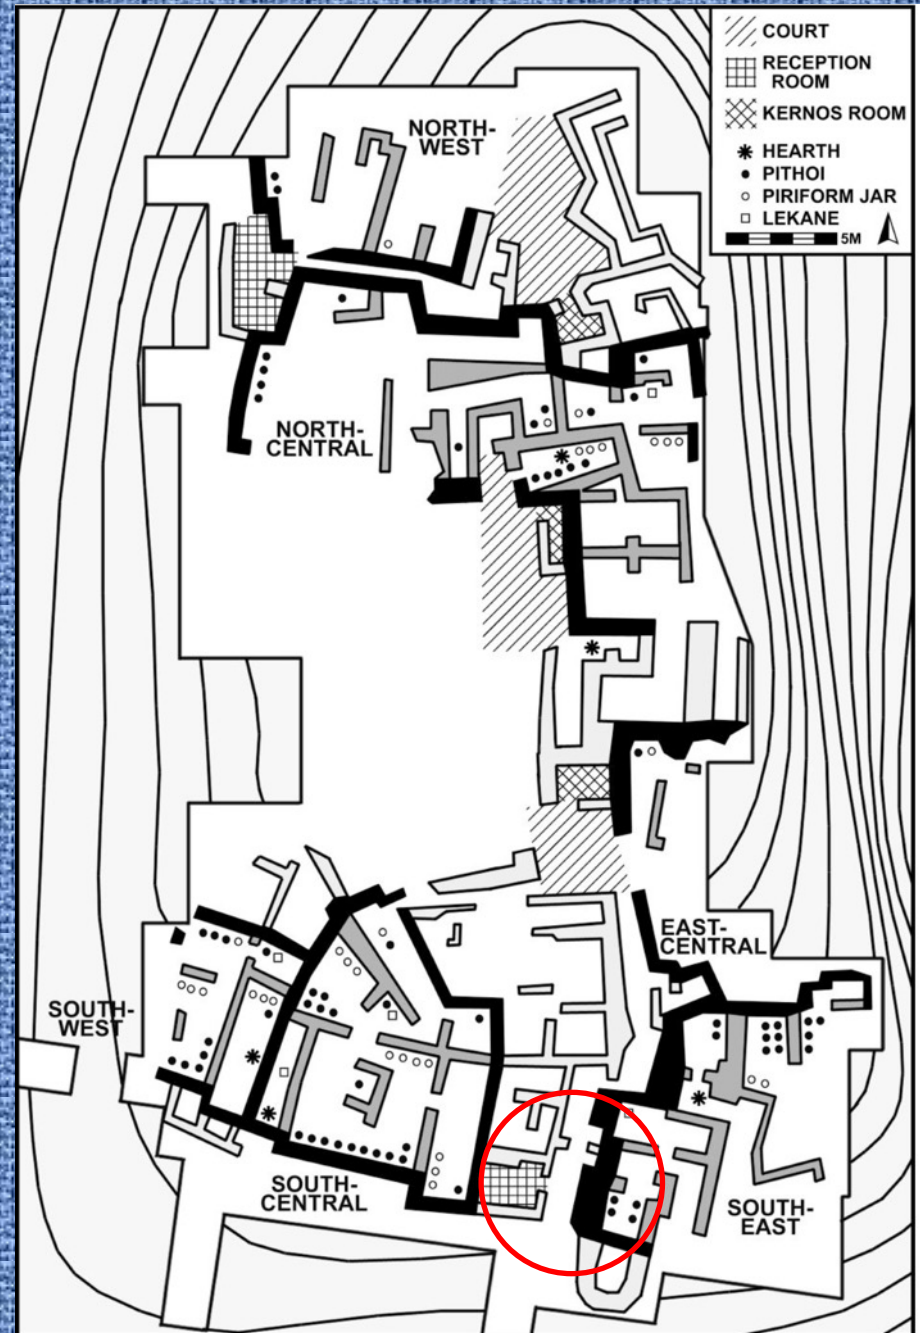

Early Minoan Culture

Early Minoan II
(2700/2650 – 2150 BC)

Architecture