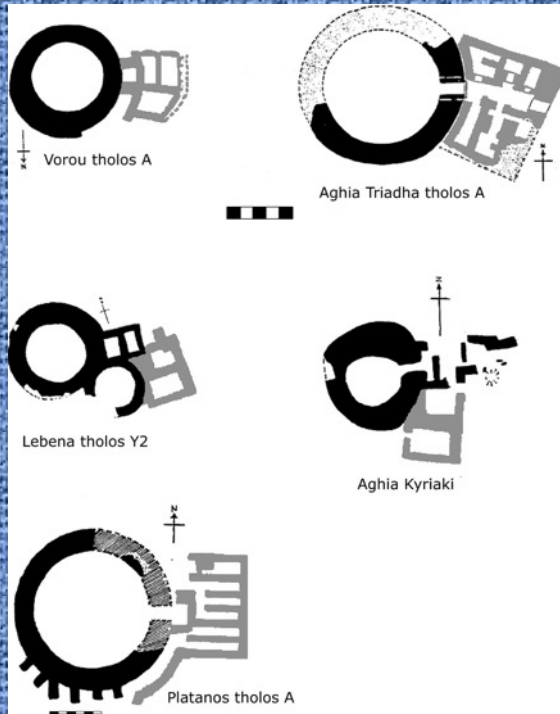

Early Minoan Culture

Burial Habits

Tholos Graves

Khamilari Tholos A

Mesara Tholos Graves