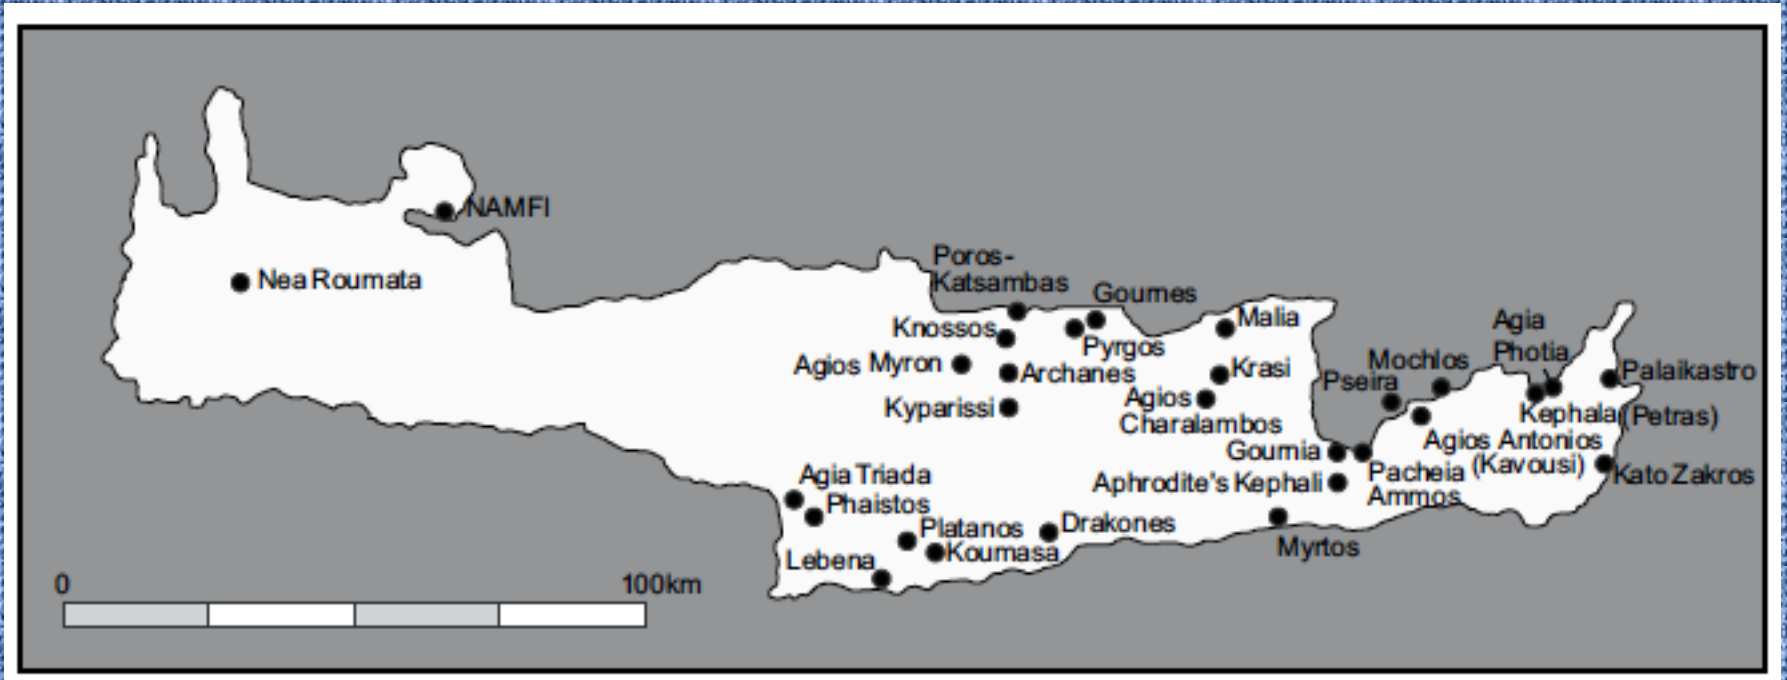

Early Minoan III
(2150 – 2000 BC)

Two anthropomorphic Rhyta from Mochlos

Early Minoan Culture

Early Minoan III
(2150 – 2000 BC)

Important Finds of the Early Minoan III Period

Early Minoan Culture

Burial Habits