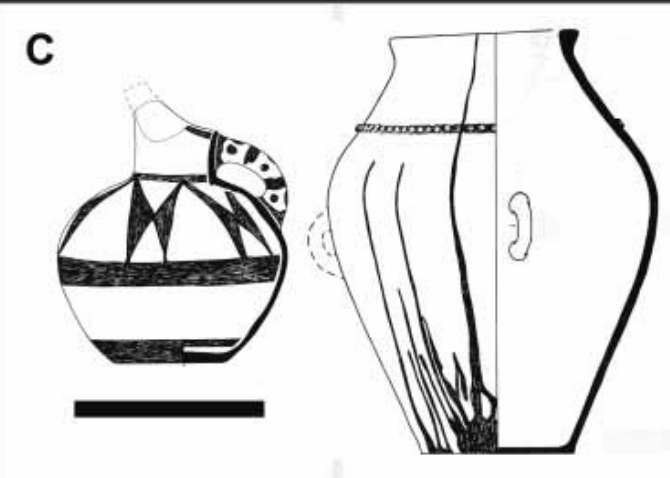

Early Minoan Culture

Early Minoan II
(2700/2650 – 2150 BC)

Architecture