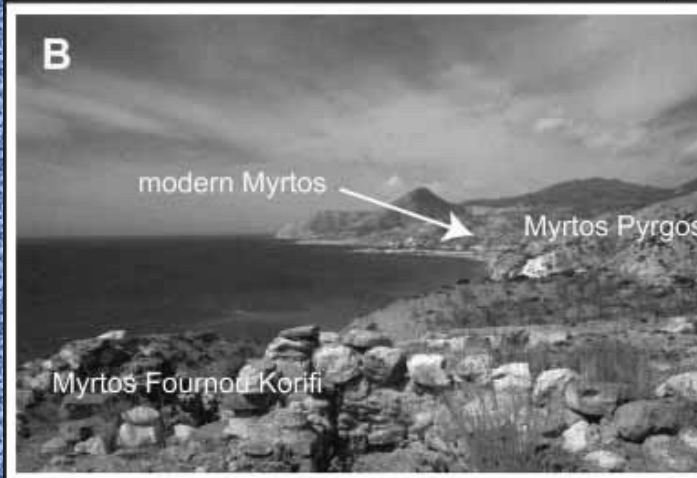

Early Minoan Culture

Early Minoan II
(2700/2650 – 2150 BC)

Architecture