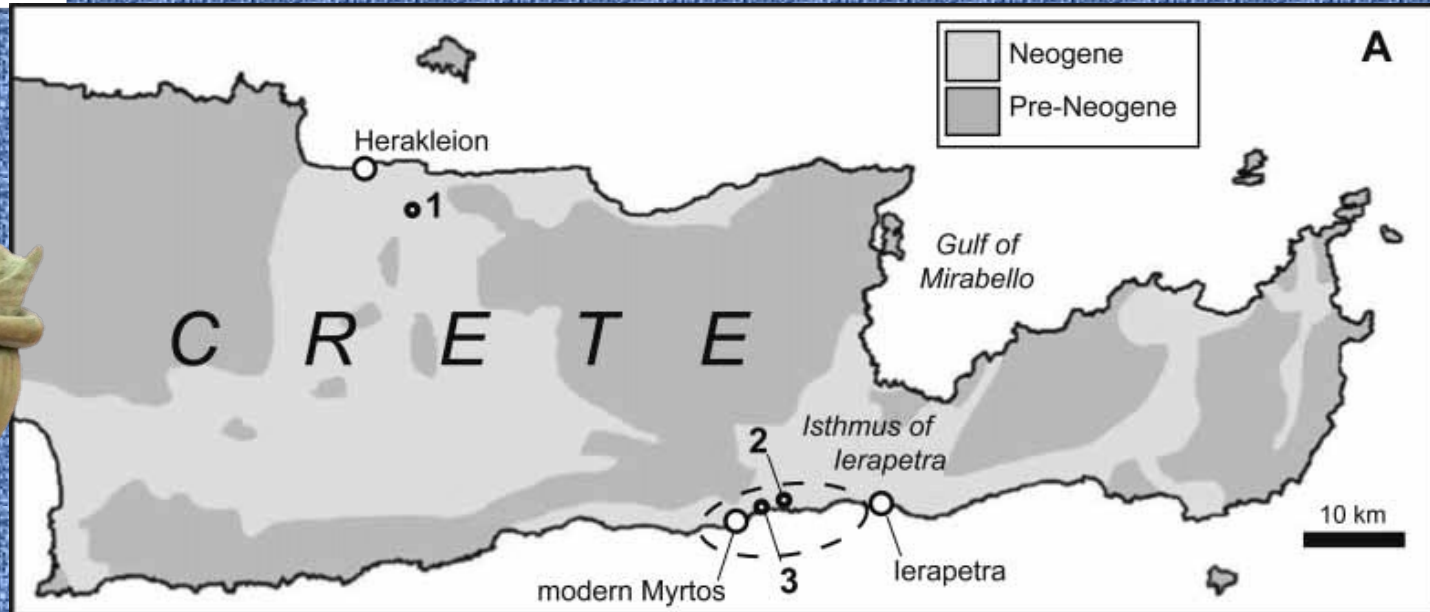

Early Minoan Culture

Early Minoan II
(2700/2650 – 2150 BC)

Architecture