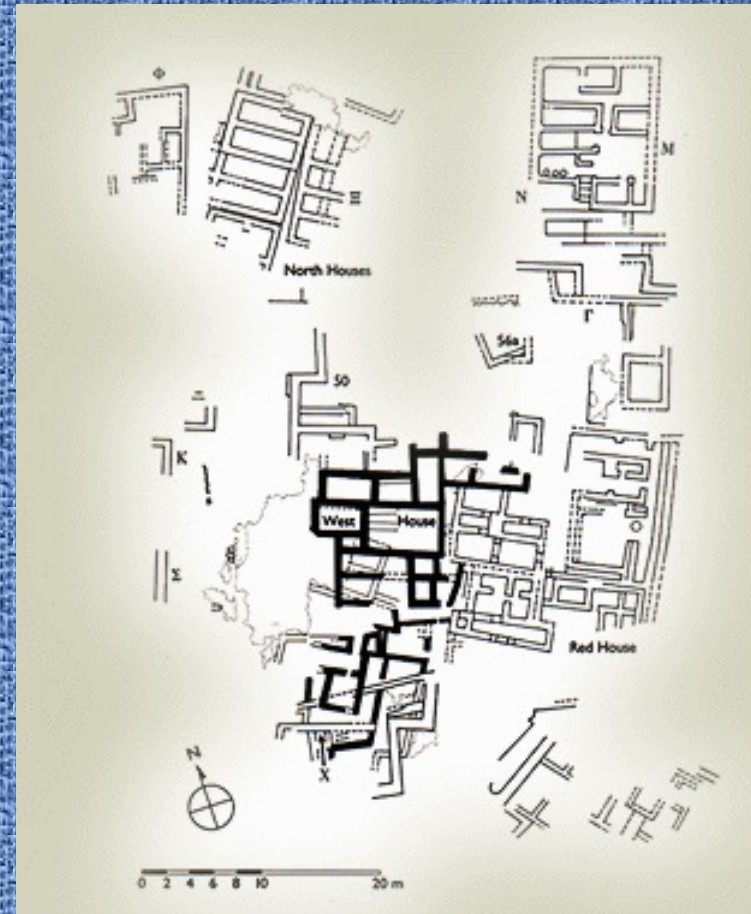

Pottery

4 - Ayios Onouphrios Ware

Early Minoan Culture

Early Minoan II
(2700/2650 – 2150 BC)

Architecture

Early Minoan Culture

Early Minoan II
(2700/2650 – 2150 BC)

Architecture

Vasiliki

Early Minoan Culture

Early Minoan II
(2700/2650 – 2150 BC)

Architecture

Vassiliki

Early Minoan Culture

Early Minoan II
(2700/2650 – 2150 BC)

Architecture