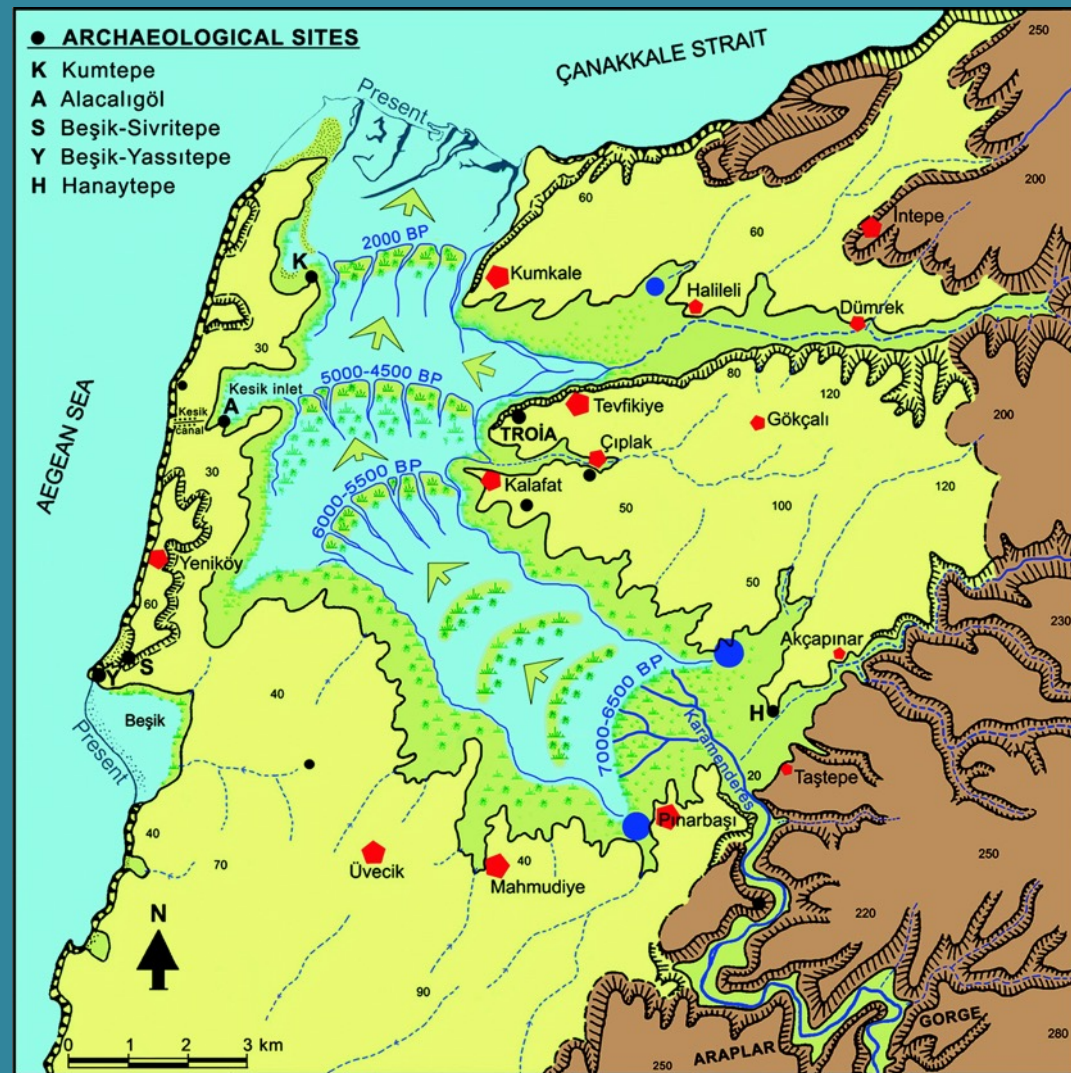

Early Bronze Age Western Anatolia

TROY