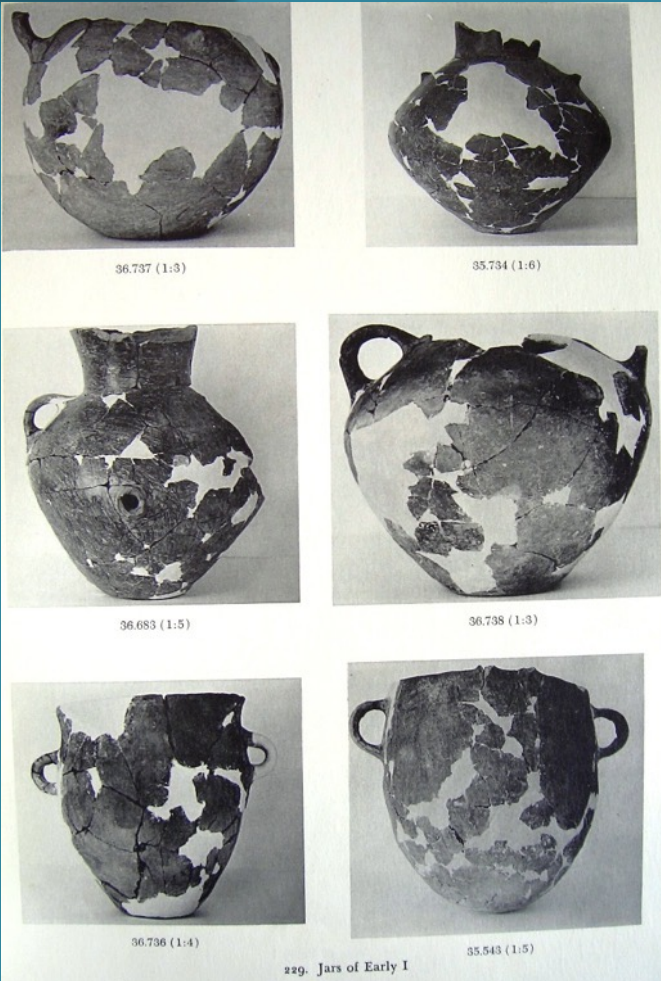

# Early Bronze Age Western Anatolia

TROY

Troy I  
2920-2550 BC