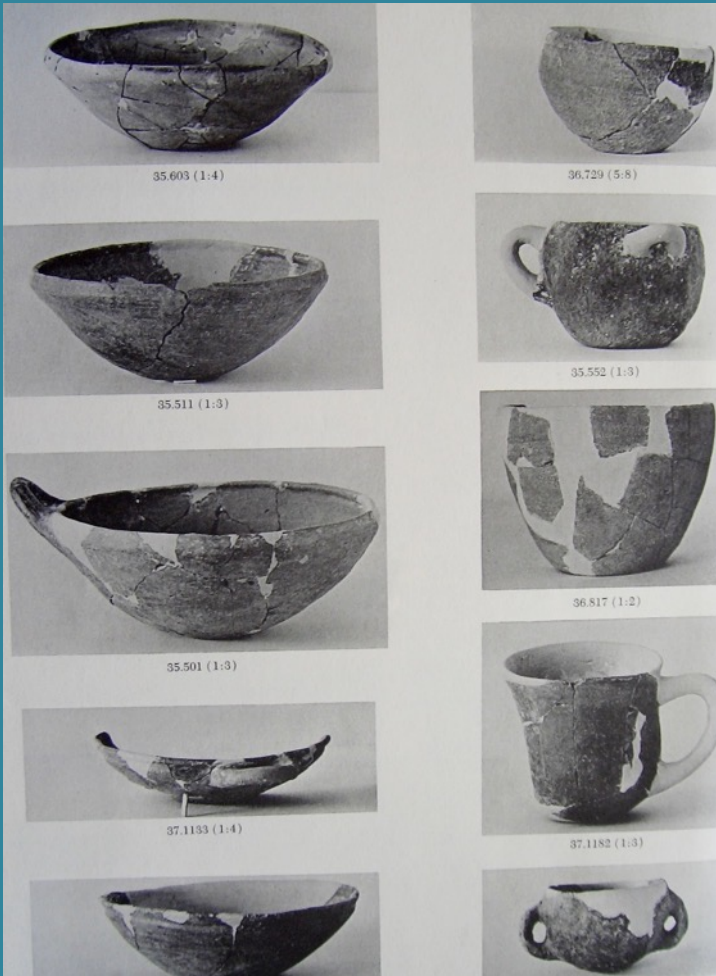

TROY

Trojan Treasures

Lapis Lazuli Ceremonial Axes

Rock Crystal

Early Bronze Age  
Western Anatolia

TROY

Poliochni  
Athens National Museum

Troy  
Athens National Museum

Early Bronze Age  
Western Anatolia

Pottery

TROY

Troy II  
2550-2250 BC

Wheel Made Plates

Early Bronze Age  
Western Anatolia

Pottery

TROY