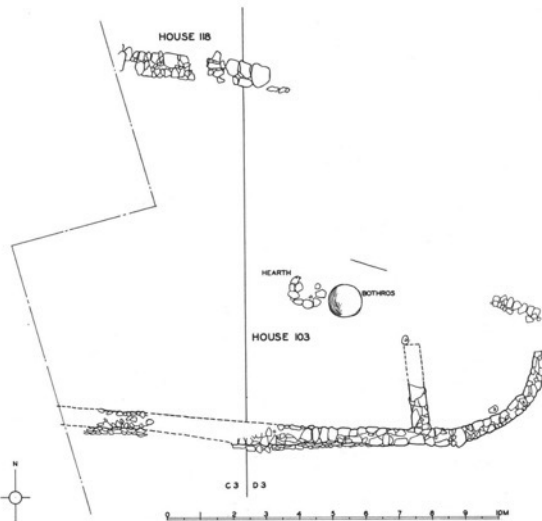

# Early Bronze Age Western Anatolia

TROY

Troy I  
2920-2550 BC

## TROY I

lan of Troy I, showing walls of early, middle and late subperiods. Hatched walls are restored.