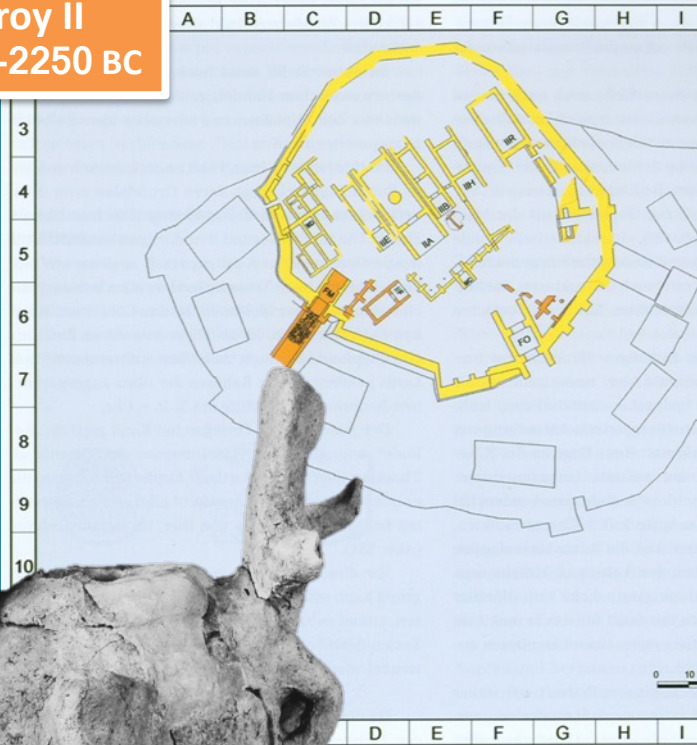

Early Bronze Age
Western Anatolia

TROY

Troy II
2550-2250 BC

Burned Megaron Building (End of Troy II)