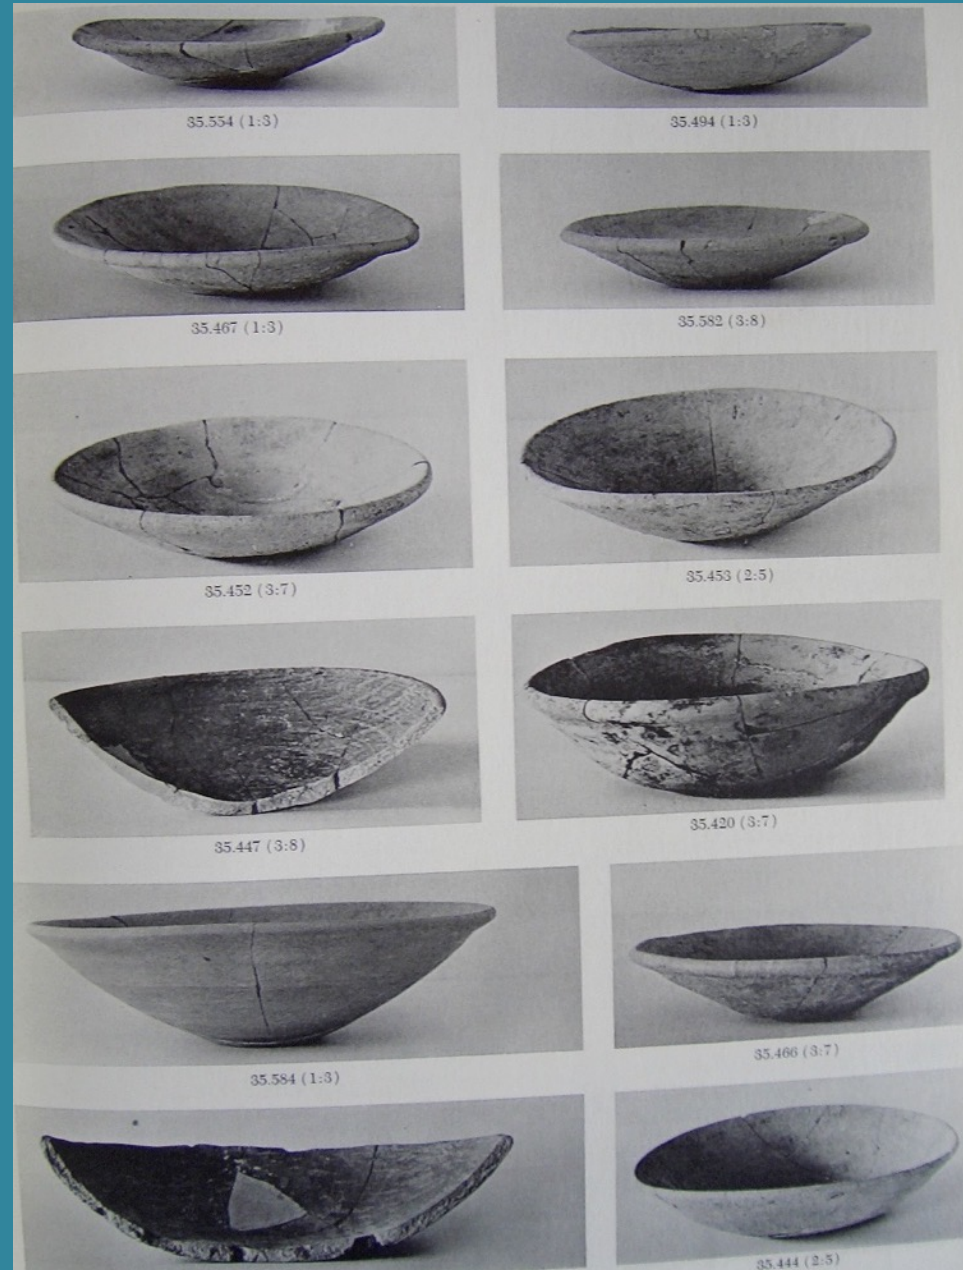

TROY

Trojan Treasures

Lapis Lazuli Ceremonial Axes

Rock Crystal

Early Bronze Age  
Western Anatolia

TROY

Poliochni  
Athens National Museum

Troy  
Athens National Museum

Early Bronze Age  
Western Anatolia

Pottery

TROY

Troy II  
2550-2250 BC

Wheel Made Plates

Early Bronze Age  
Western Anatolia

Pottery

TROY