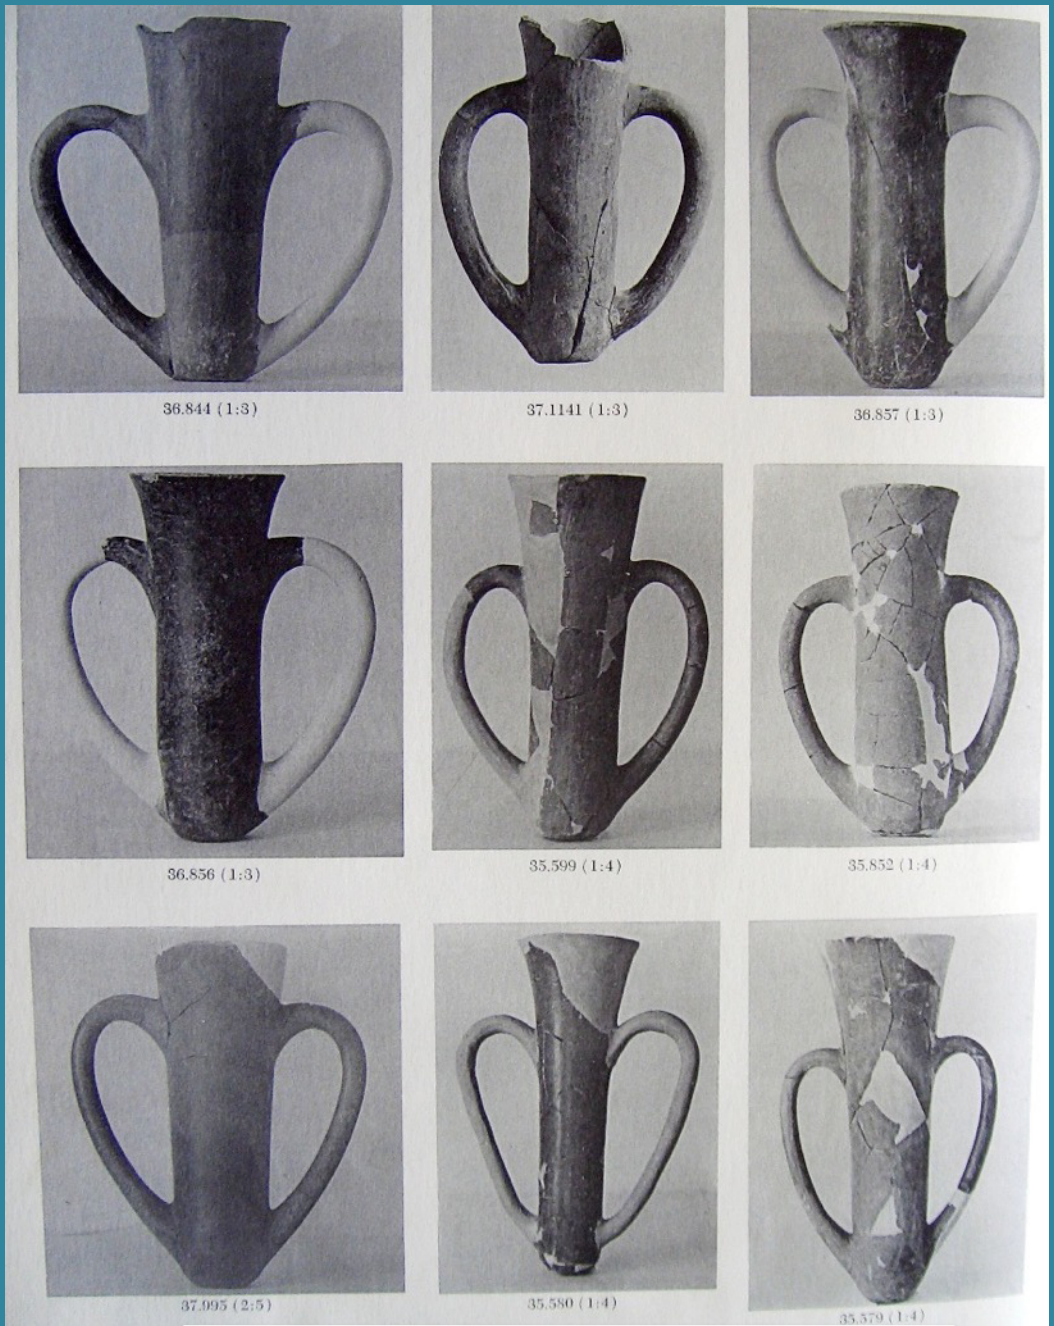

Troy II  
2550-2250 BC

Tankard Vessels

Early Bronze Age  
Western Anatolia

Pottery

TROY

Troy II  
2550-2250 BC

Troy II

Early Bronze Age  
Western Anatolia

Pottery

TROY

Troy II  
2550-2250 BC

Troy II

Early Bronze Age  
Western Anatolia

TROY

Troy II  
2550-2250 BC

Pottery

# Early Bronze Age Western Anatolia

TROY

Troy II  
2550-2250 BC

Pottery

Troy II Pottery - Depas

Early Bronze Age  
Western Anatolia

TROY

Troy III  
2250-2100/2050 BC