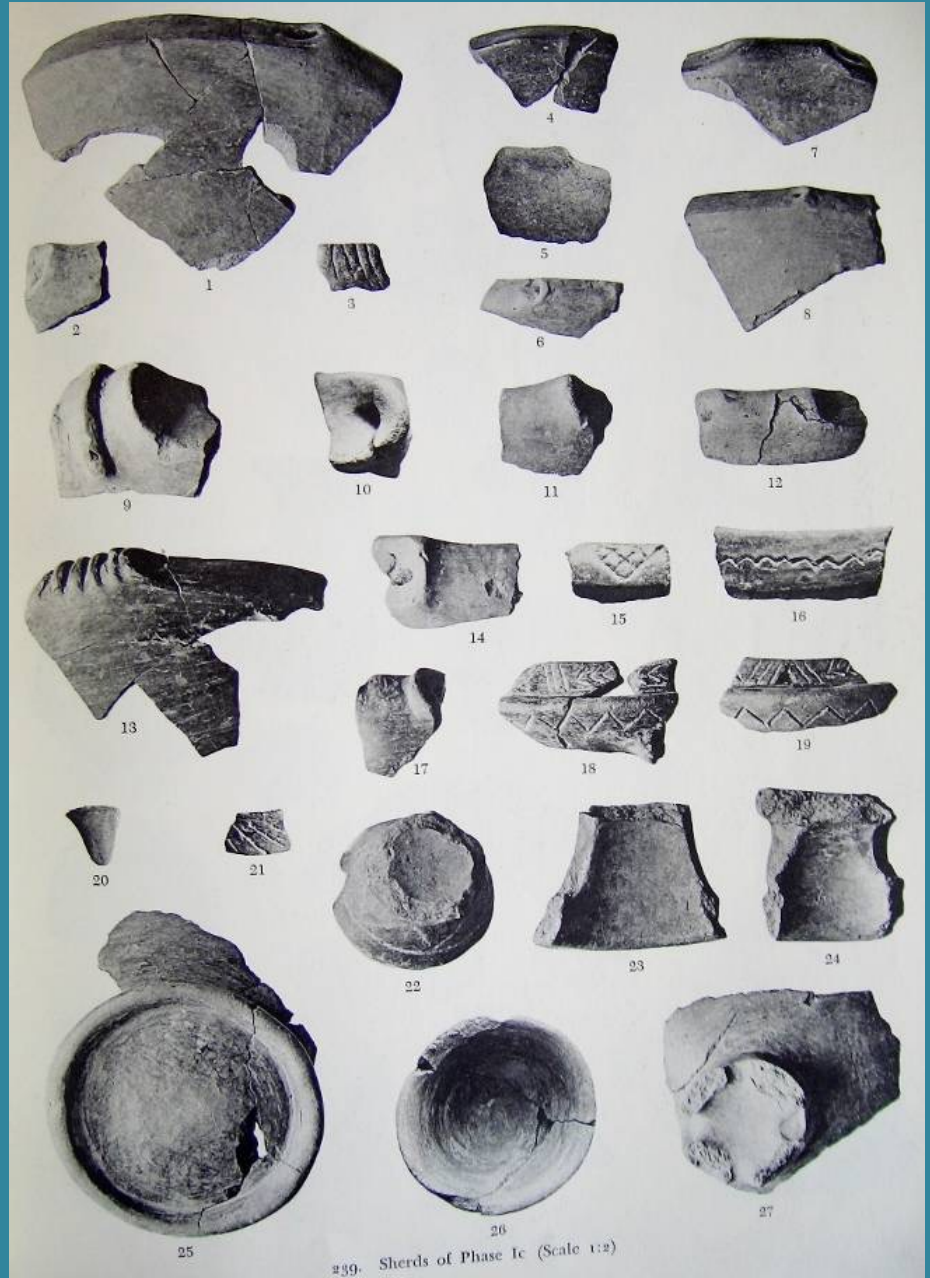

Early Bronze Age Western Anatolia

TROY

Troy I
2920-2550 BC

Pottery