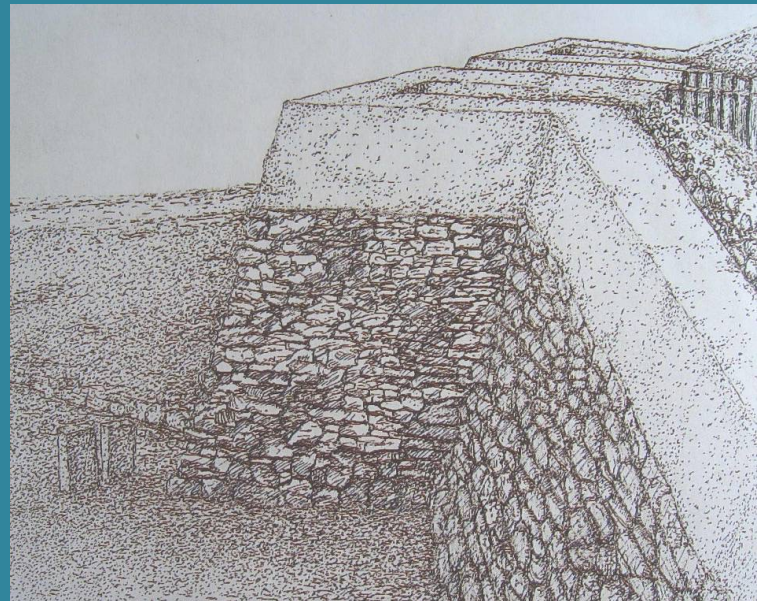

# Early Bronze Age Western Anatolia

TROY

Troy I  
2920-2550 BC

FIG. 2. Plan of Troy I, showing walls of early, middle and late subperiods. Hatched walls are restored.

Early Bronze Age  
Western Anatolia

TROY