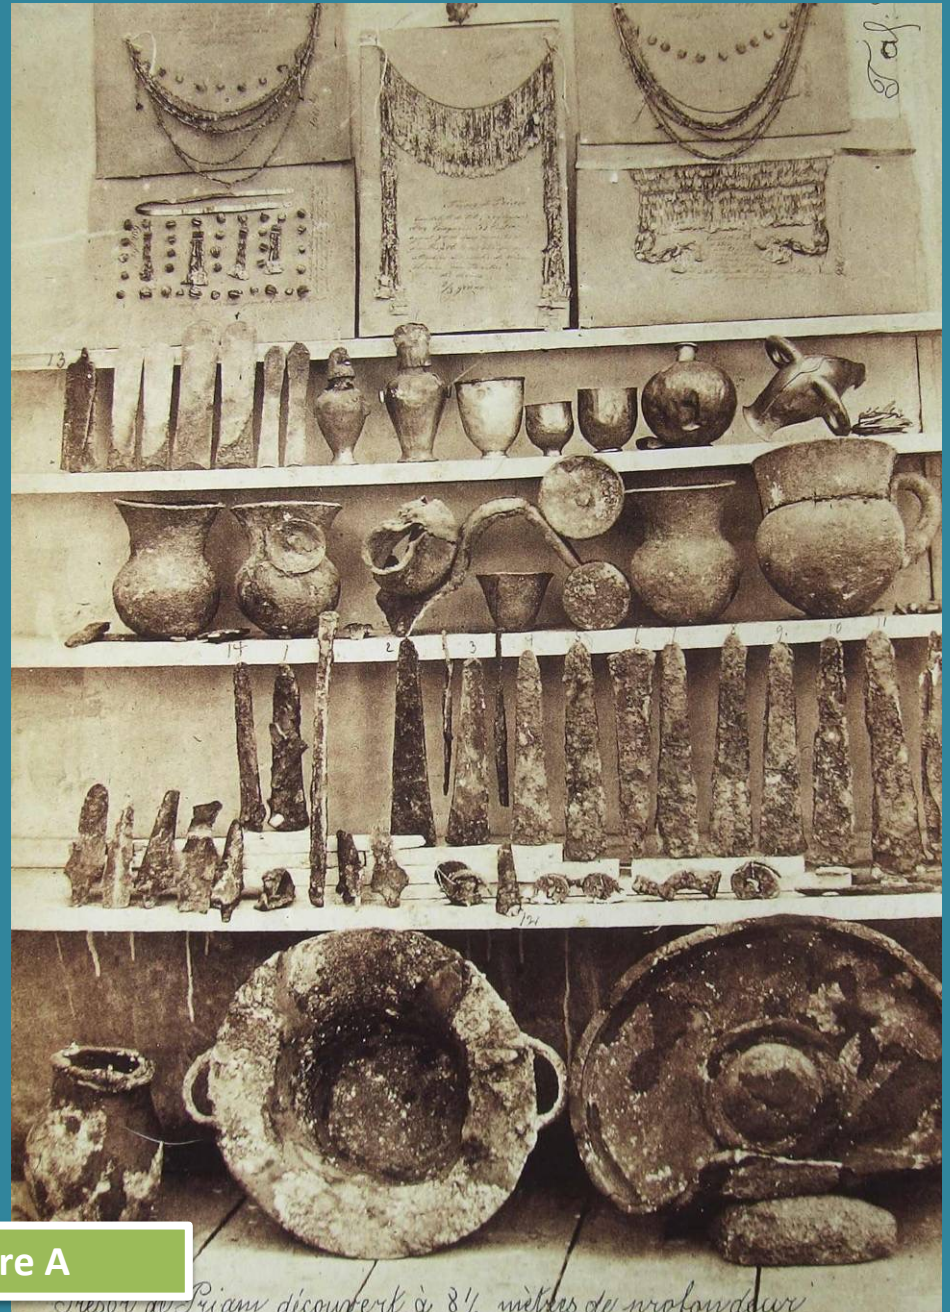

Early Bronze Age
Western Anatolia

TROY

Trojan Treasures