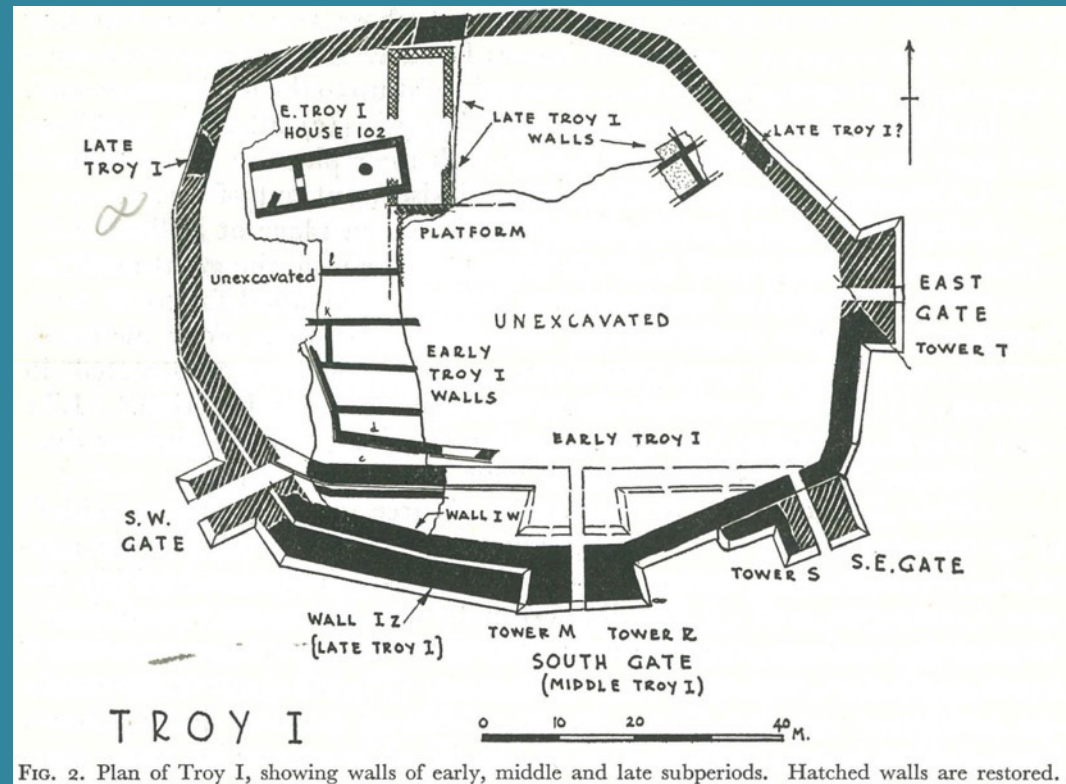

# Early Bronze Age Western Anatolia

TROY

Troy I  
2920-2550 BC

FIG. 2. Plan of Troy I, showing walls of early, middle and late subperiods. Hatched walls are restored.

Early Bronze Age  
Western Anatolia

TROY

Troy I  
2920-2550 BC

183. Tower R from East, Showing Bulge in Sides

Troy I Fortifications

Early Bronze Age  
Western Anatolia

TROY

Troy I  
2920-2550 BC

Stele

Wall with herringbone technique