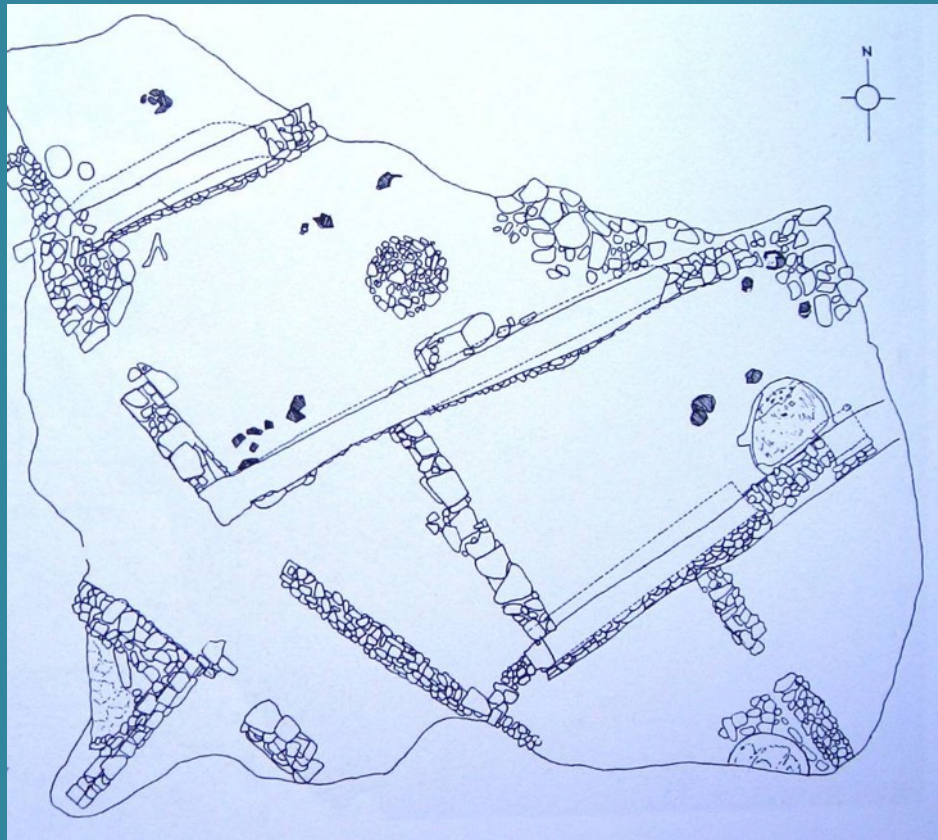

Early Bronze Age
Western Anatolia

TROY

Troy IV
2100/2050-2000/1950 BC

Troy IV Settlement