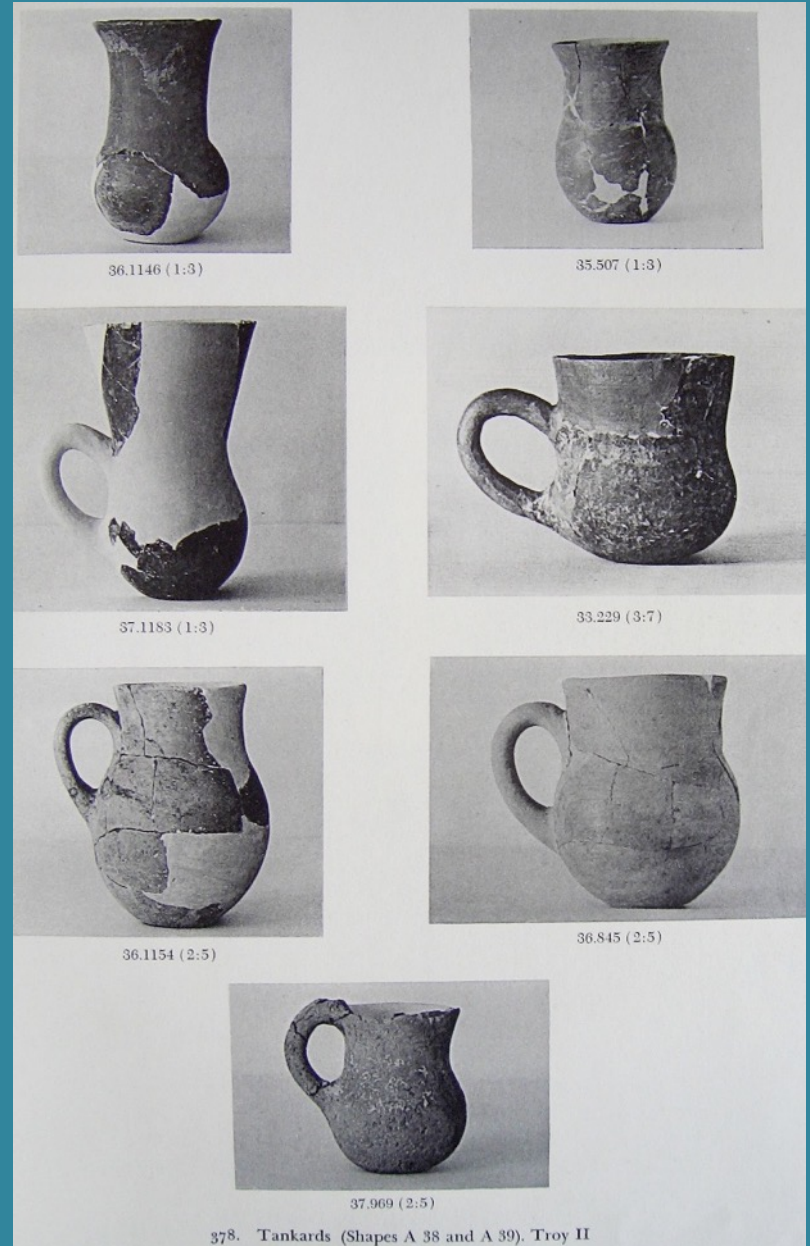

Early Bronze Age
Western Anatolia

Pottery

TROY

Troy II
2550-2250 BC

Tankard Vessels