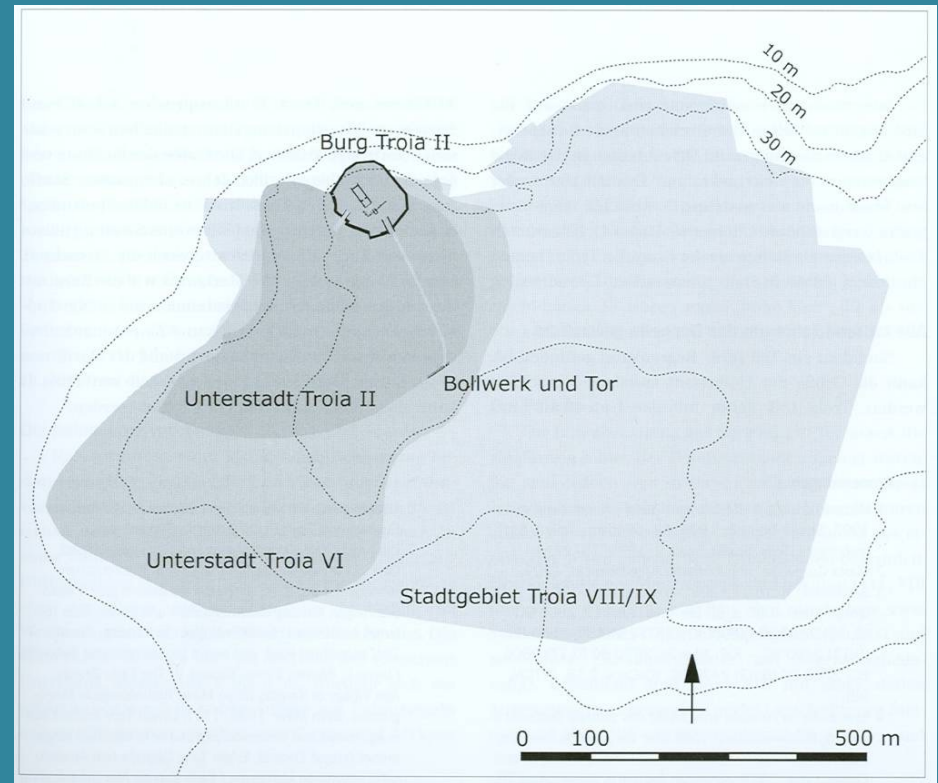

Early Bronze Age
Western Anatolia

TROY

Troy II
2550-2250 BC