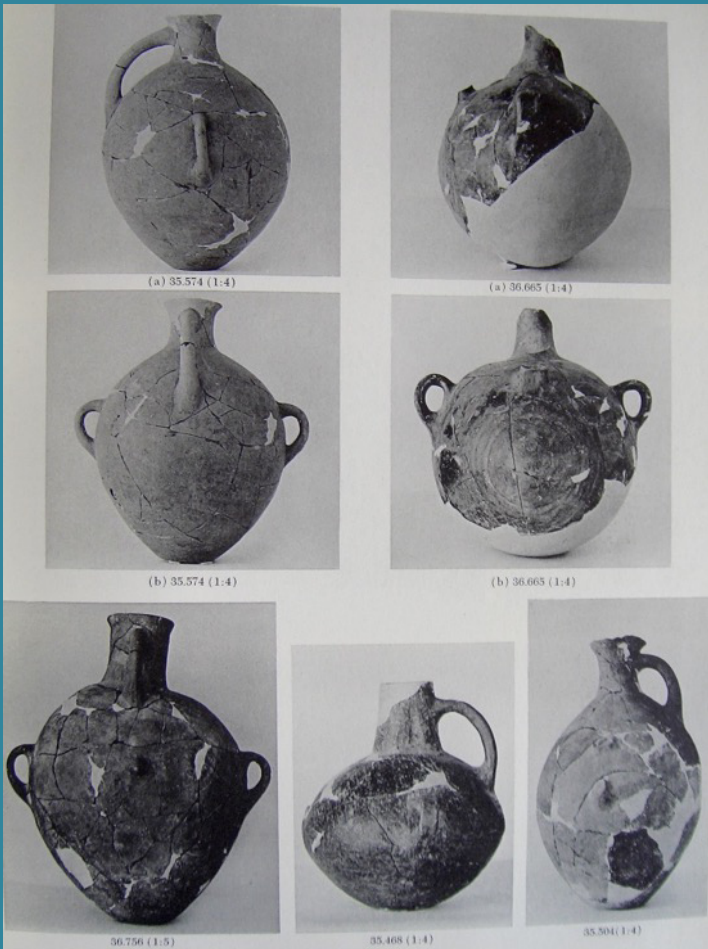

Pottery

TROY

Troy II  
2550-2250 BC

Troy II

Early Bronze Age  
Western Anatolia

TROY

Troy II  
2550-2250 BC

Pottery

# Early Bronze Age Western Anatolia

TROY

Troy II  
2550-2250 BC

Pottery

Troy II Pottery - Depas

Early Bronze Age  
Western Anatolia

TROY

Troy III  
2250-2100/2050 BC