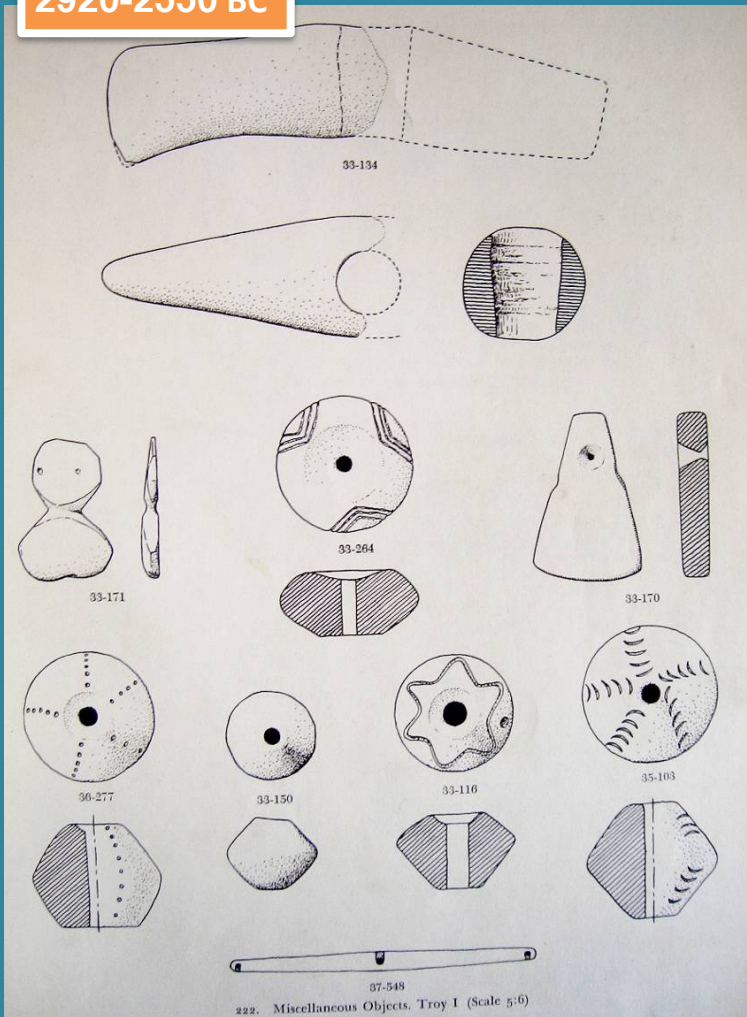

Early Bronze Age Western Anatolia

TROY

Troy I
2920-2550 BC