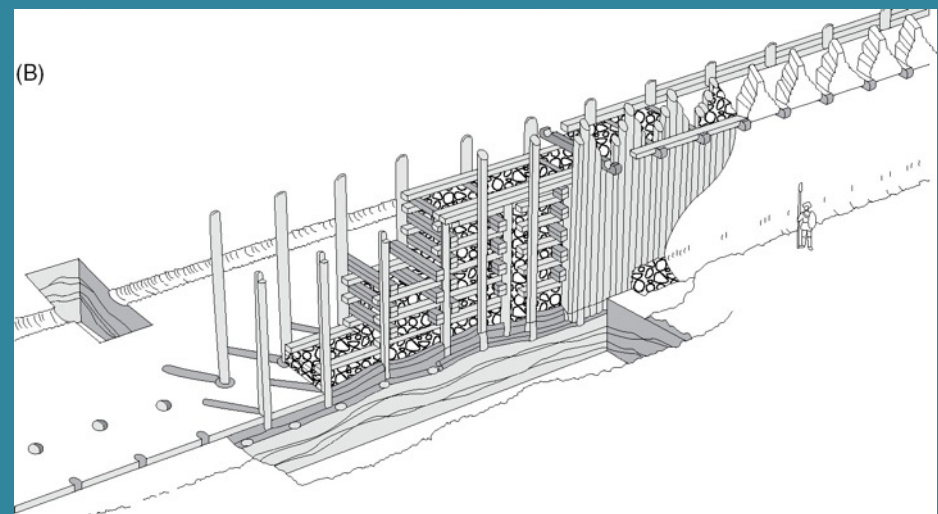

Early Bronze Age
Western Anatolia

TROY

Troy II
2550-2250 BC