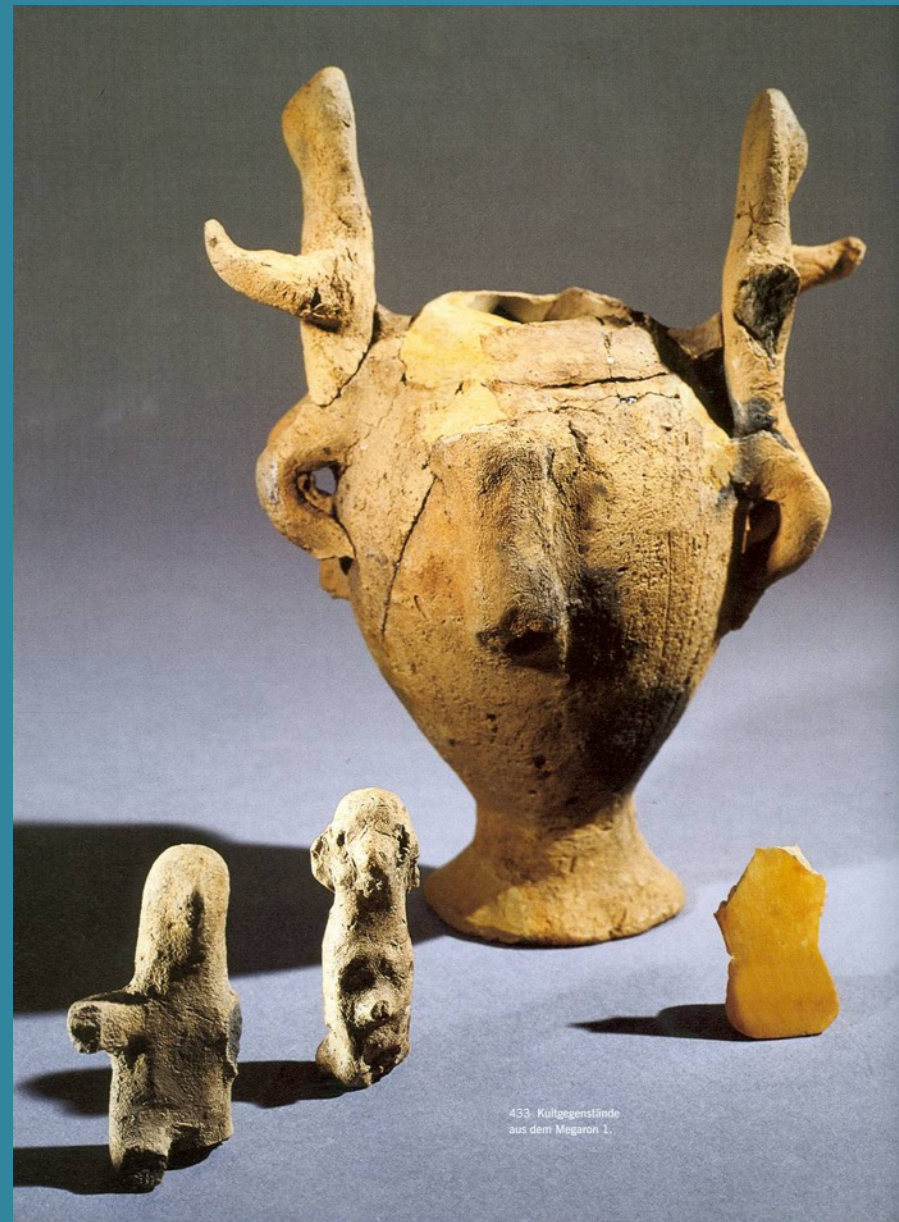

Troy II  
2550-2250 BC

Burned Megaron Building (End of Troy II)

Early Bronze Age  
Western Anatolia

TROY

Troy II  
2550-2250 BC

Finds from the burned Megaron building (End of Troy II)

Early Bronze Age  
Western Anatolia