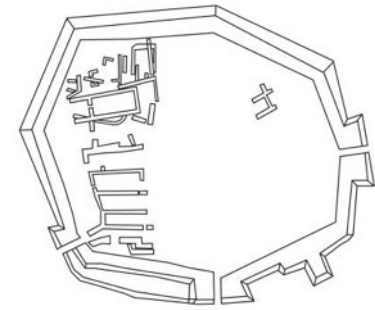

Early Bronze Age
Western Anatolia

TROY

Troy II
2550-2250 BC

TROIA