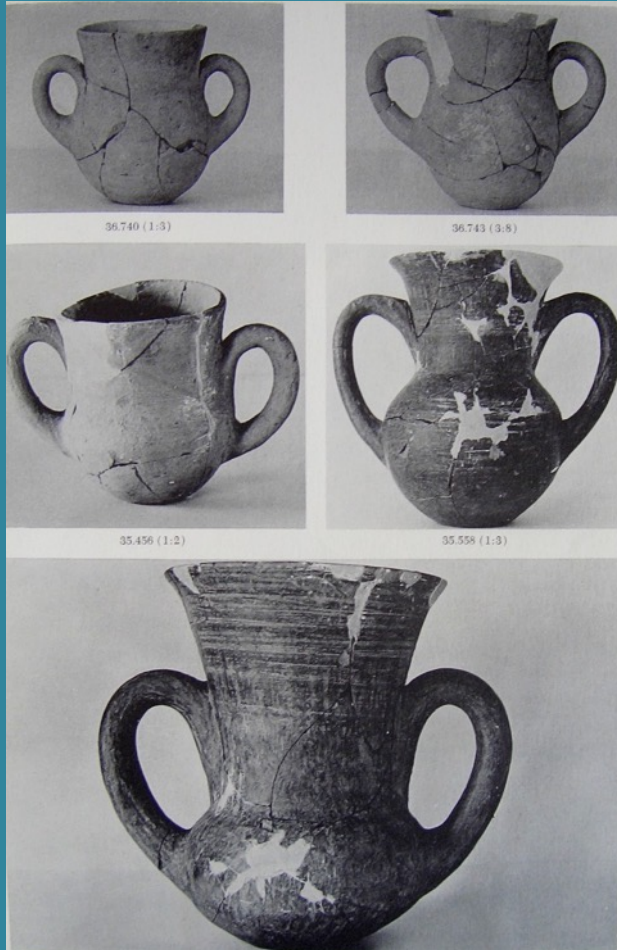

Early Bronze Age  
Western Anatolia

Pottery

TROY

Troy II  
2550-2250 BC

Wheel Made Plates

Early Bronze Age  
Western Anatolia

Pottery

TROY

Troy II  
2550-2250 BC

Tankard Vessels

Early Bronze Age  
Western Anatolia

Pottery

TROY

Troy II  
2550-2250 BC

Troy II

Early Bronze Age  
Western Anatolia