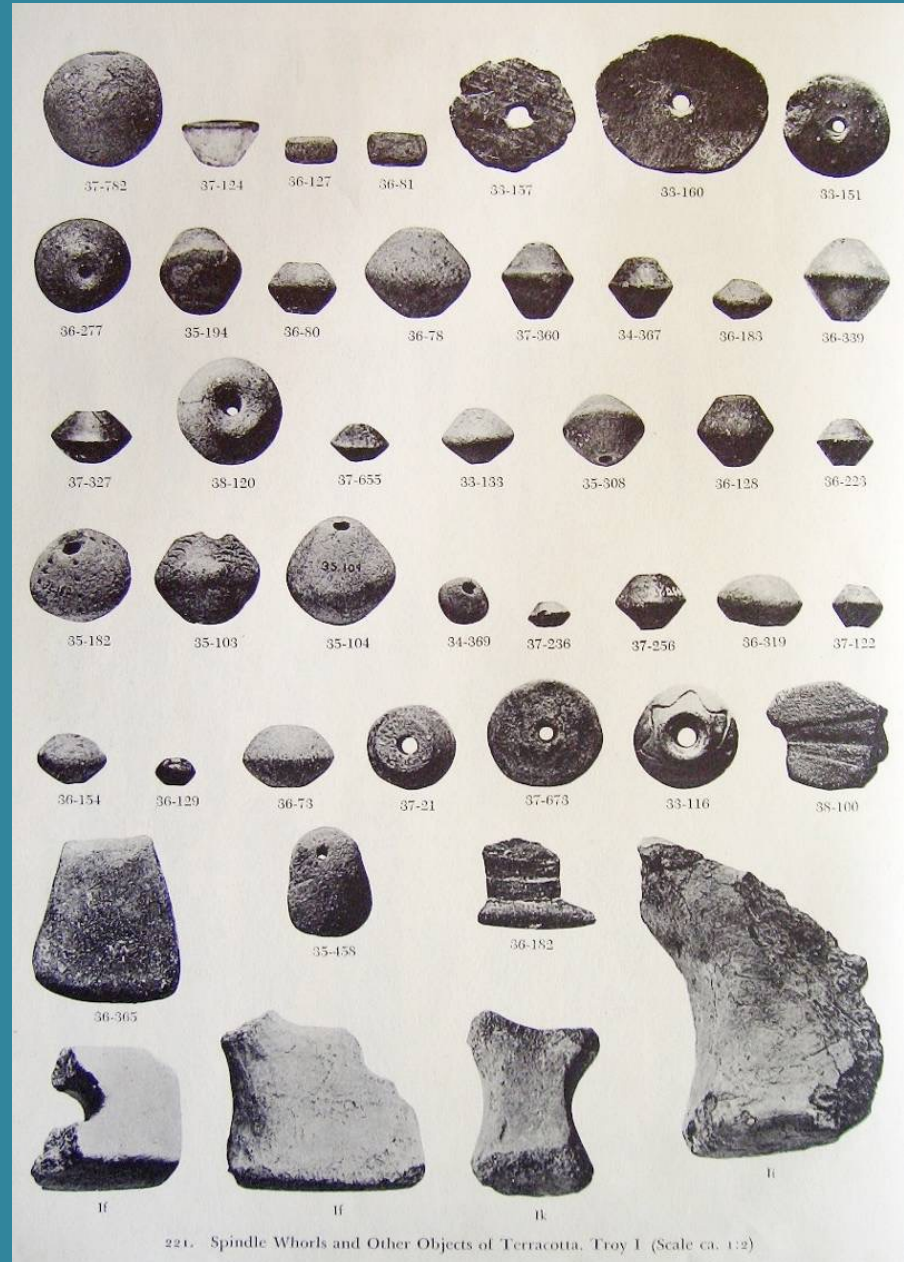

Early Bronze Age Western Anatolia

TROY

Troy I
2920-2550 BC

Pottery