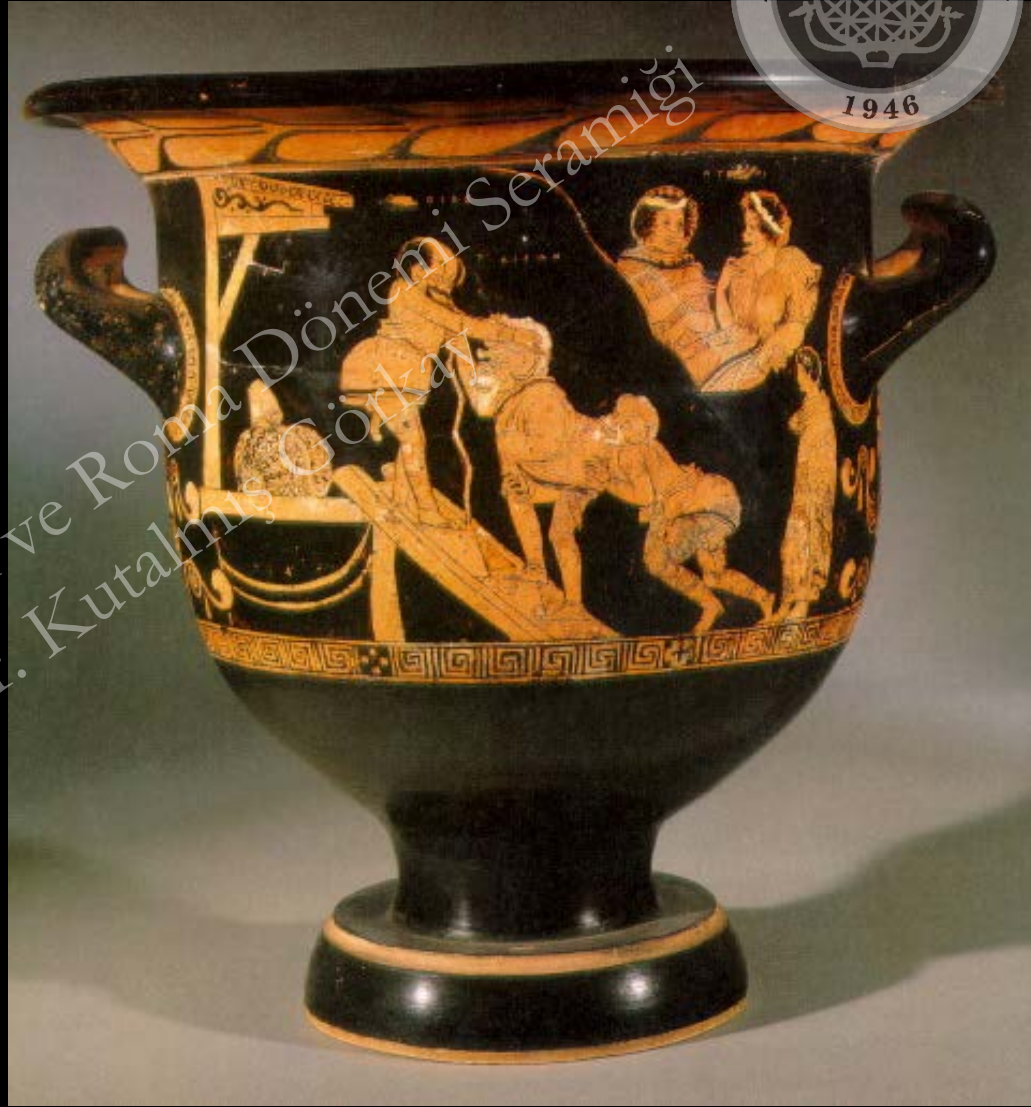

Phlyax Vazoları

KLA-318 Hellenistik ve Roma Dönemi Seramiği
Prof. Dr. Kutalmış Görkay