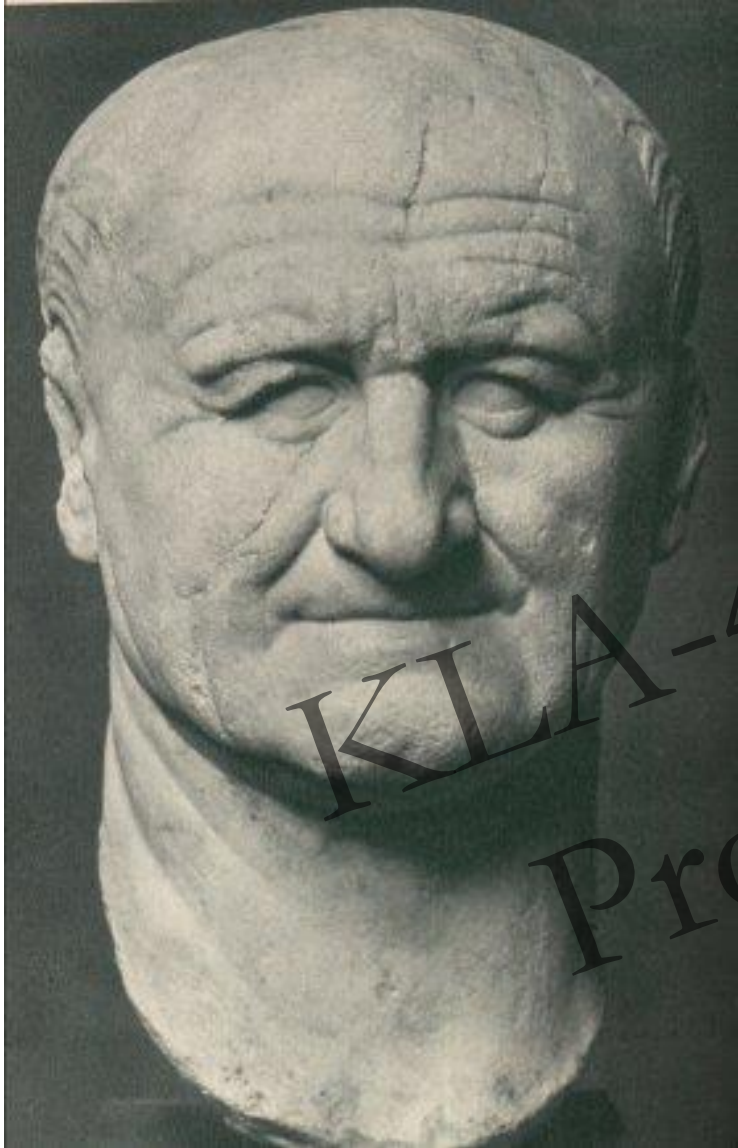

Vespasian

AA-402 Roma Heykeli
Prof. Dr. Neli Köse

CANCELLERIA KABARTMASI (MS 80-90)
2. Kabartma Paneli

FLAVIAN FAMILY TREE

KLA-402 Roma Heykeli
Prof. Dr. Veli Köse

FLAVIUSLAR DÖNEMİ KADIN PORTRELERİ

Iulia Titi

Domitia Longina

Flavia Domitilla Minör

KLAV 402 Roma Heykeli
Prof. Dr. Neli Köse

The watermark is the official seal of Ankara University, featuring a central emblem with a sun and a crescent moon, surrounded by the text 'ANKARA ÜNİVERSİTESİ' and the year '1946'.