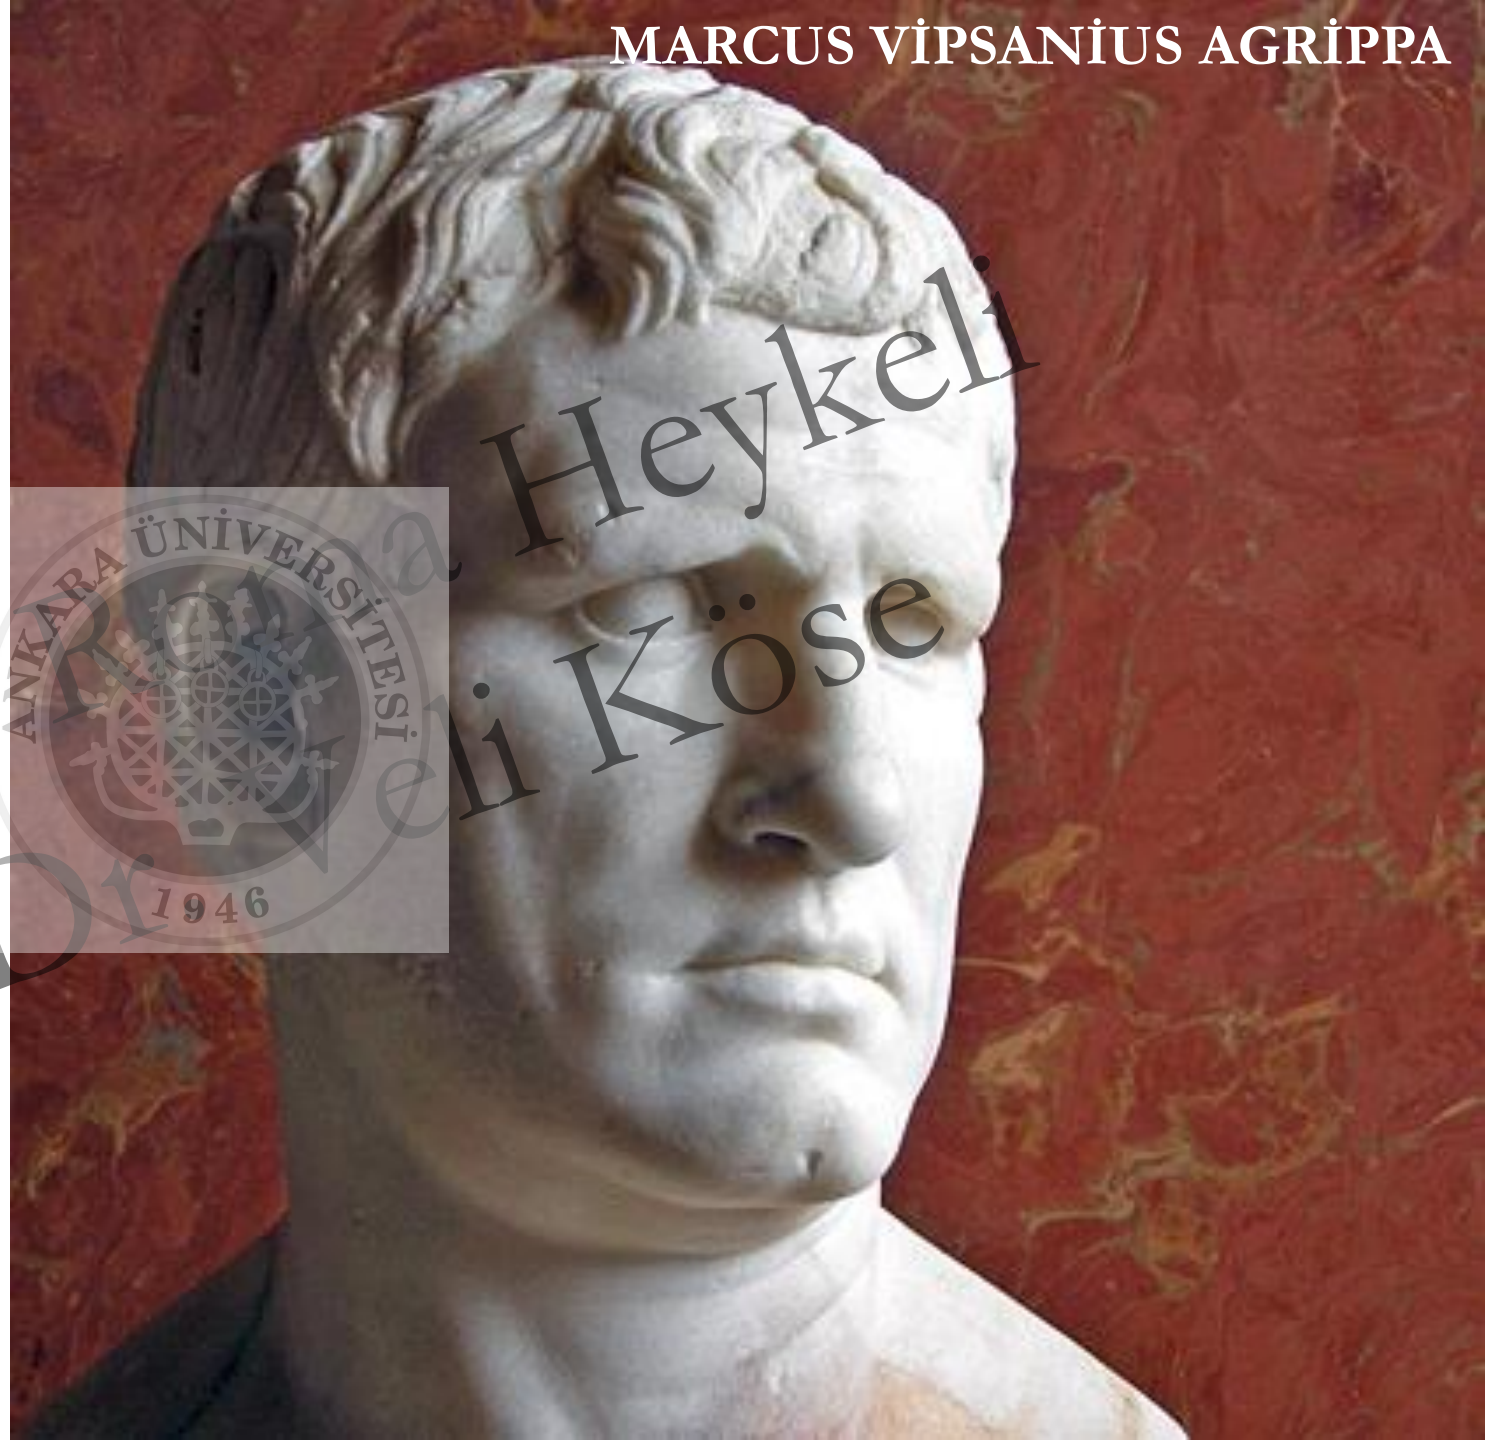

MARCUS VIPSANIUS AGRIPPA