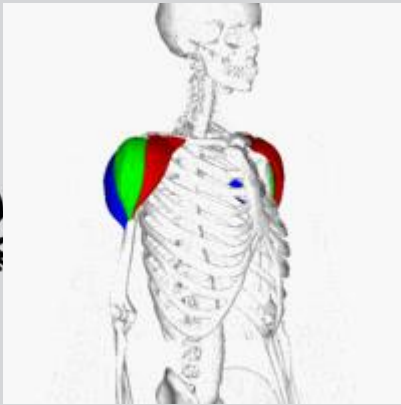

A black silhouette of a muscular man in a bodybuilding pose, flexing his right bicep. He is standing on a blue base, leaning against a grey wall on the left. The background is a light grey gradient.

# Deltoid

- O
- A: Anterior (clavicular) başı: lateral clavikulanın anterior yuzeyi of the.
- B.: Middle (acromial) head: acromion process
- C. Posterior spine of the scapula.
- I: humerus Deltoit tuberisty
- F: flexsiyon, ekstansiyon internal rotasyonin.abduksiyonj