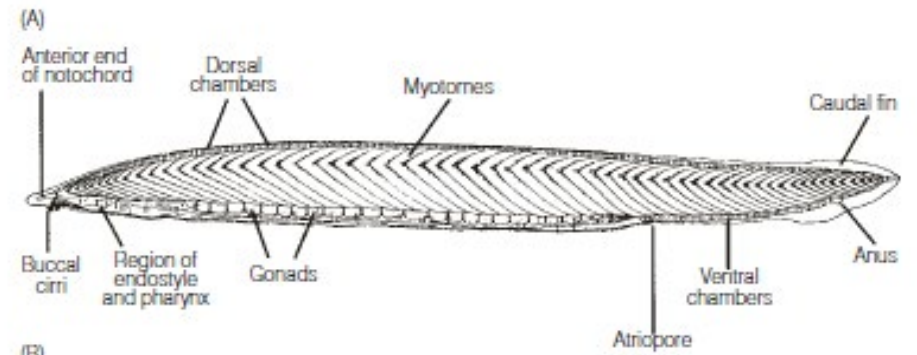

(H)

(A)

(B)

Colour band grey black. (uniform)

Length. 4 1/2 ft.

depth of body 18 inches

depth of tail 12 inches.

Length of fins.

spinous dorsal	8"
Soft dorsal	9"
Pectoral	12"
Pelvic	8"
ANAL	12"