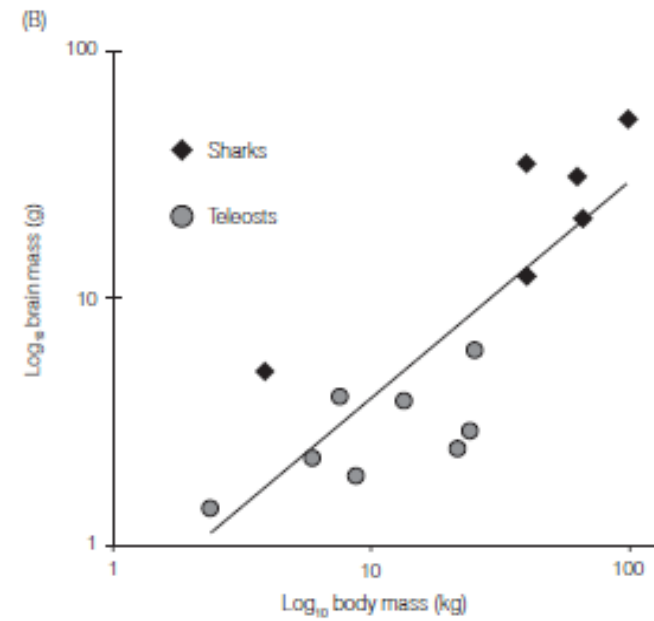

Kıkırdaklı Balıklar & ilkel Balıklar

(A)

(B)

(C)

(D)

(E)

(F)

(G)

(H)

(A)

(B)

Colour band grey black. (uniform)

Length. 4 1/2 ft.

depth of body 18 inches

depth of tail 12 inches.

Length of fins.

spinous dorsal	8"
Soft dorsal	9"
Pectoral	12"
Pelvic	8"
ANAL	12"