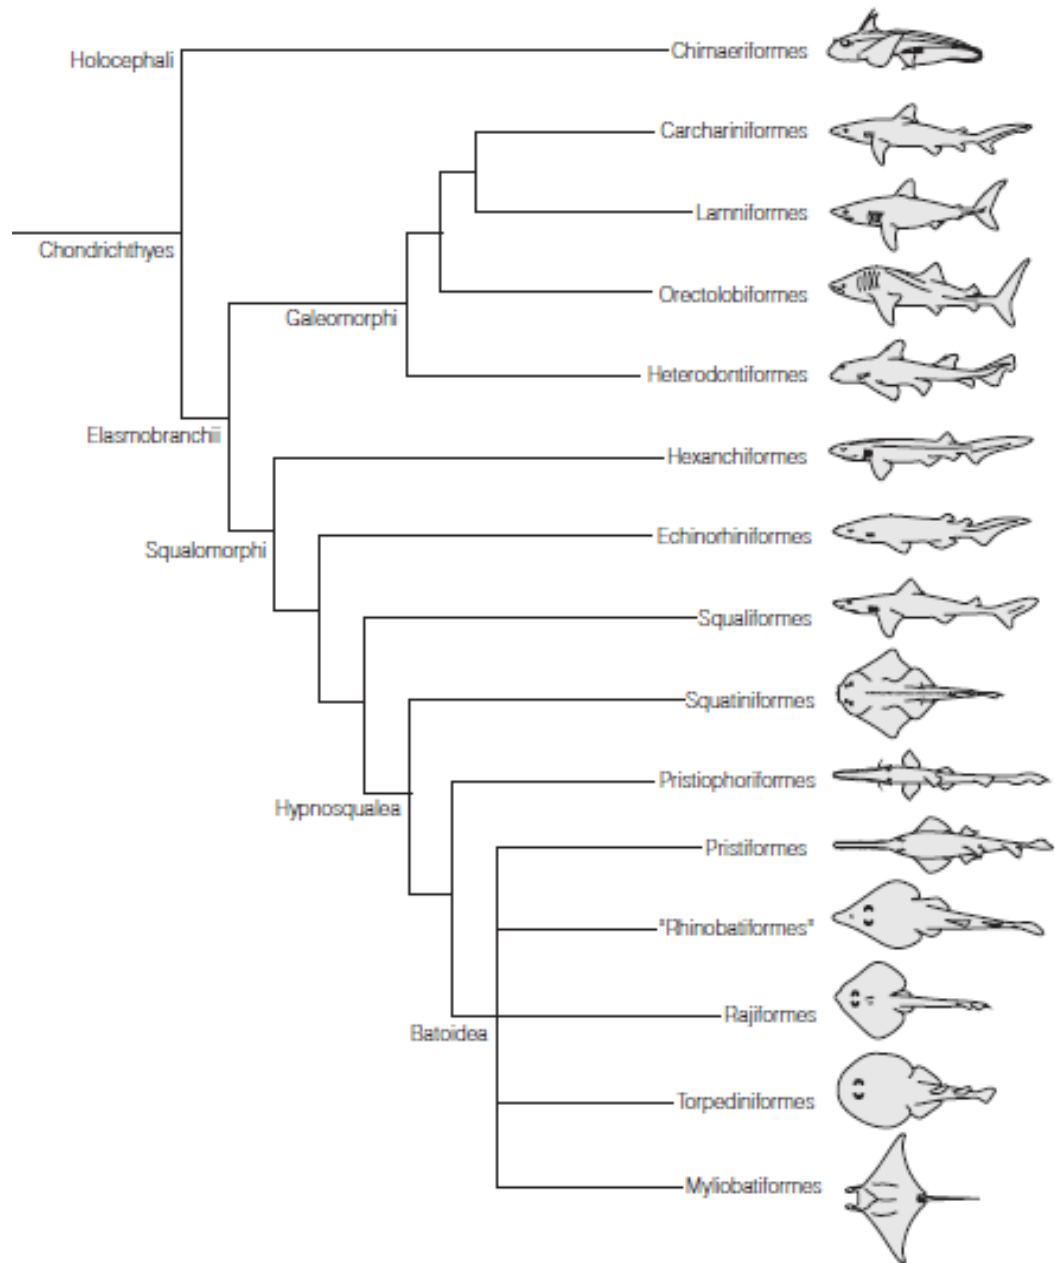

Kıkırdaklı Balıklar & ilkel Balıklar

(A)

(B)

(C)

(D)

(E)

(F)

(G)

(H)

(A)

(B)

Colour band grey black. (uniform)

Length. 4 1/2 ft.

depth of body 18 inches

depth of tail 12 inches.

Length of fins.

spinous dorsal	8"
Soft dorsal	9"
Pectoral	12"
Pelvic	8"
ANAL	12"