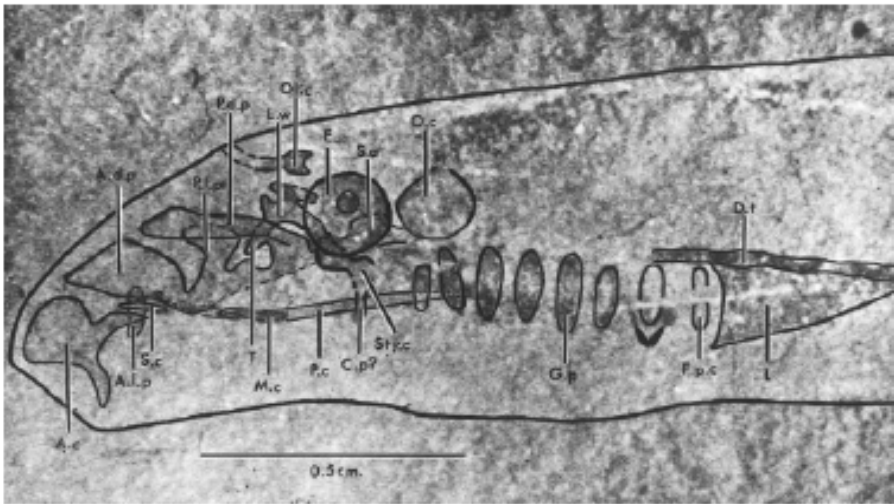

(H)

(A)

(B)

Colour band grey black. (uniform)

Length. 4 1/2 ft.

depth of body 18 inches

depth of tail 12 inches.

Length of fins.

spinous dorsal	8"
Soft dorsal	9"
Pectoral	12"
Pelvic	8"
ANAL	12"