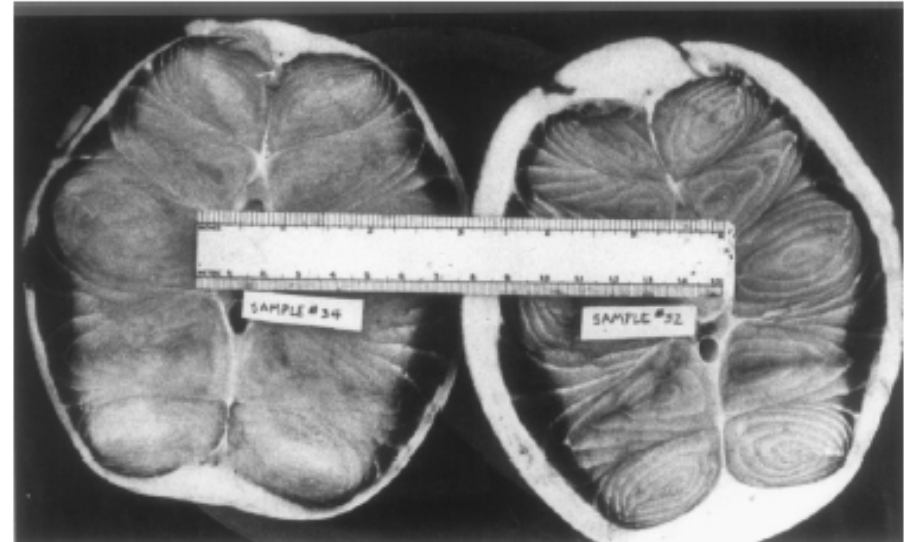

(H)

(A)

(B)

Colour band grey black. (uniform)

Length. 4 1/2 ft.

depth of body 18 inches

depth of tail 12 inches.

Length of fins.

spinous dorsal	8"
Soft dorsal	9"
Pectoral	12"
Pelvic	8"
ANAL	12"