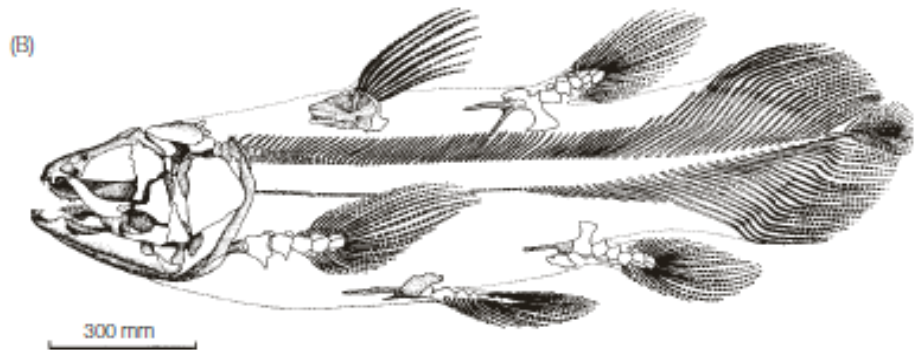

(H)

(A)

(B)

Colour band grey black. (uniform)

Length. 4 1/2 ft.

depth of body 18 inches

depth of tail 12 inches.

Length of fins.

spinous dorsal	8"
Soft dorsal	9"
Pectoral	12"
Pelvic	8"
ANAL	12"