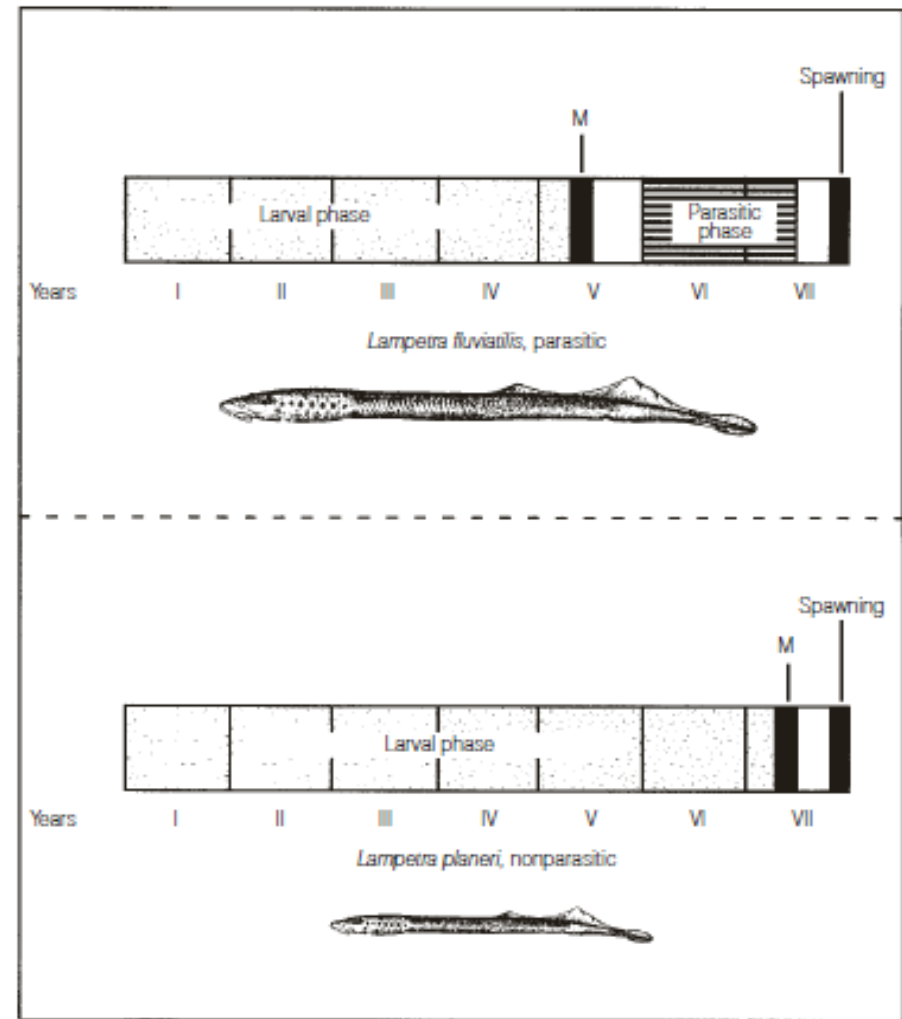

(H)

(A)

(B)

Colour band grey black. (uniform)

Length. 4 1/2 ft.

depth of body 18 inches

depth of tail 12 inches.

Length of fins.

spinous dorsal	8"
Soft dorsal	9"
Pectoral	12"
Pelvic	8"
ANAL	12"