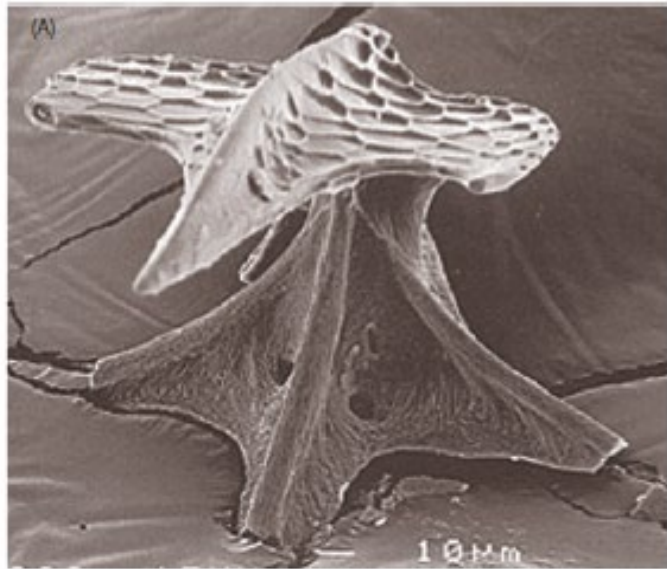

Kıkırdaklı Balıklar & ilkel Balıklar

(A)

(B)

(C)

(D)

(E)

(F)

(G)

(H)

(A)

(B)

Colour band grey black. (uniform)

Length. 4 1/2 ft.

depth of body 18 inches

depth of tail 12 inches.

Length of fins.

spinous dorsal	8"
Soft dorsal	9"
Pectoral	12"
Pelvic	8"
ANAL	12"