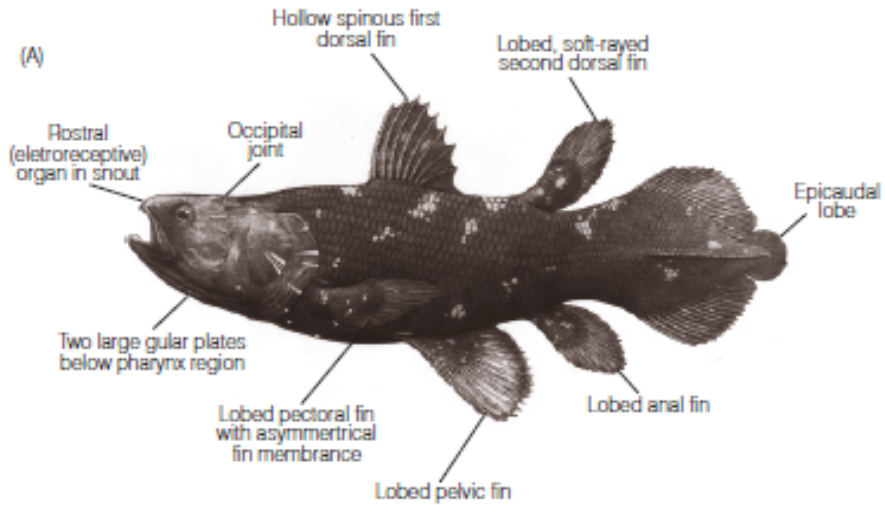

(H)

(A)

(B)

Colour band grey black. (uniform)

Length. 4 1/2 ft.

depth of body 18 inches

depth of tail 12 inches.

Length of fins.