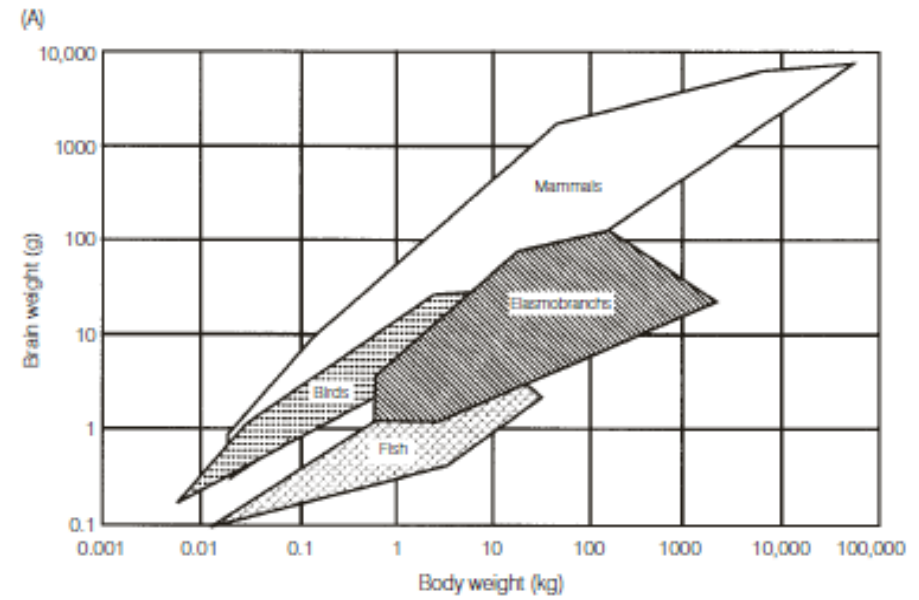

(H)

(A)

(B)

Colour band grey black. (uniform)

Length. 4 1/2 ft.

depth of body 18 inches

depth of tail 12 inches.

Length of fins.

spinous dorsal	8"
Soft dorsal	9"
Pectoral	12"
Pelvic	8"
ANAL	12"