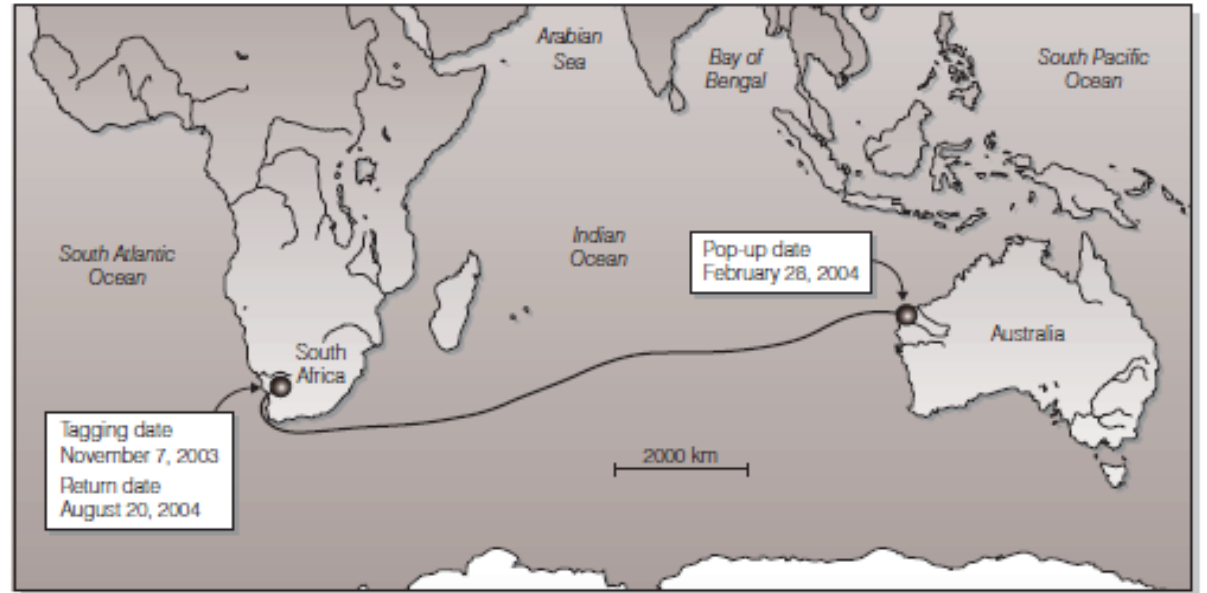

Kıkırdaklı Balıklar & ilkel Balıklar

(A)

(B)

(C)

(D)

(E)

(F)

(G)

(H)

(A)

(B)

Colour band grey black. (uniform)

Length. 4 1/2 ft.

depth of body 18 inches

depth of tail 12 inches.

Length of fins.