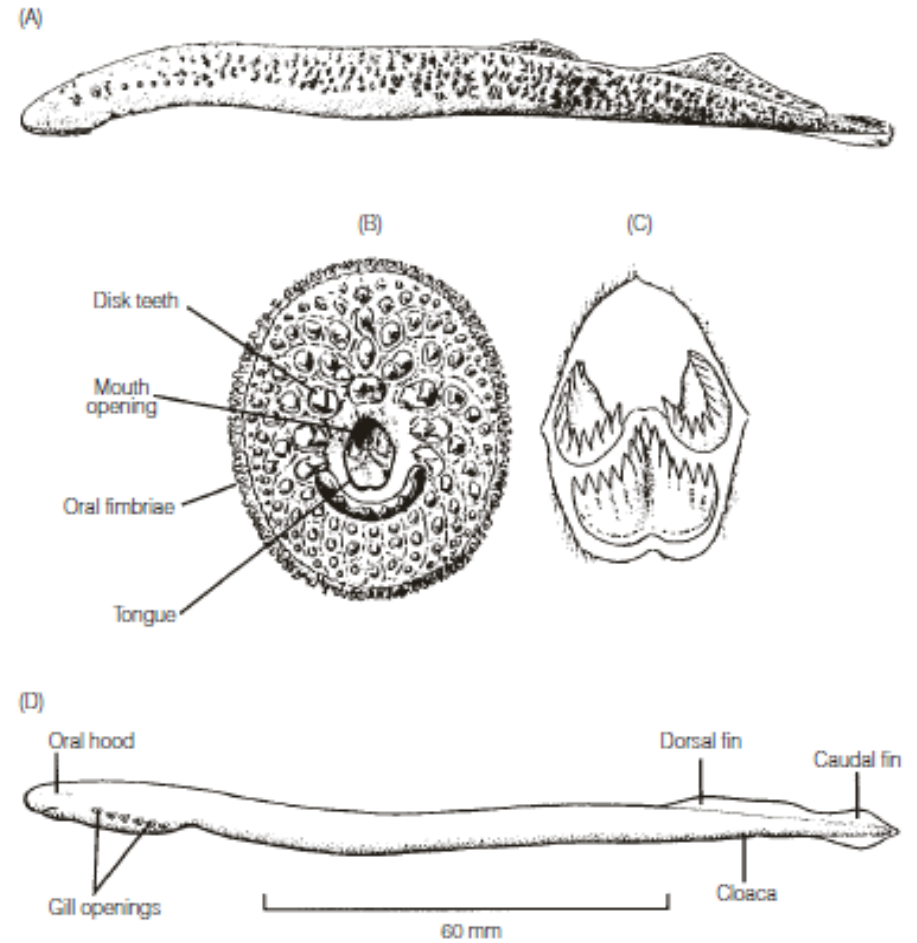

(H)

(A)

(B)

Colour band grey black. (uniform)

Length. 4 1/2 ft.

depth of body 18 inches

depth of tail 12 inches.

Length of fins.

spinous dorsal	8"
Soft dorsal	9"
Pectoral	12"
Pelvic	8"
ANAL	12"