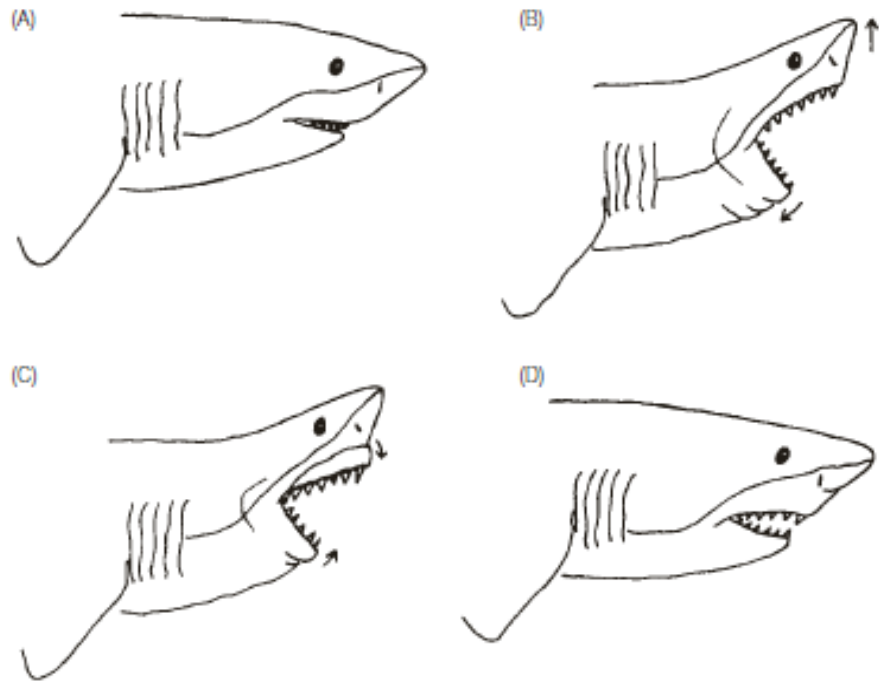

Kıkırdaklı Balıklar & ilkel Balıklar

(A)

(B)

(C)

(D)

(E)

(F)

(G)

(H)

(A)

(B)

Colour band grey black. (uniform)

Length. 4 1/2 ft.

depth of body 18 inches

depth of tail 12 inches.

Length of fins.