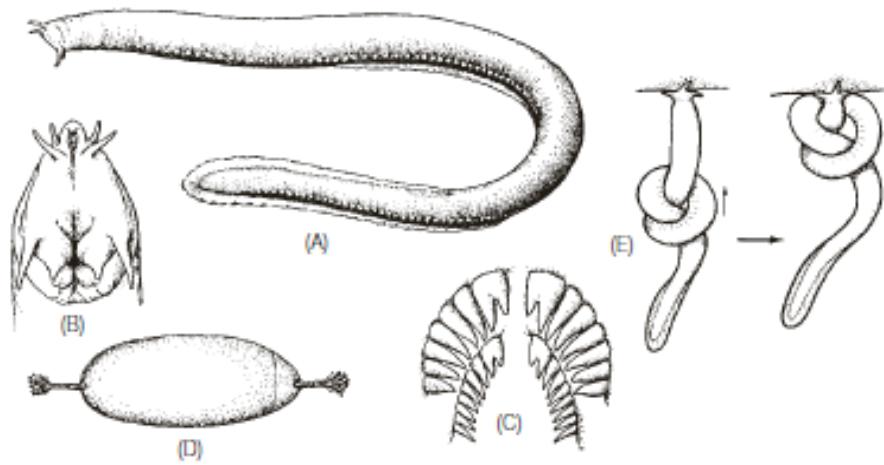

(H)

(A)

(B)

Colour band grey black. (uniform)

Length. 4 1/2 ft.

depth of body 18 inches

depth of tail 12 inches.

Length of fins.

spinous dorsal	8"
Soft dorsal	9"
Pectoral	12"
Pelvic	8"
ANAL	12"