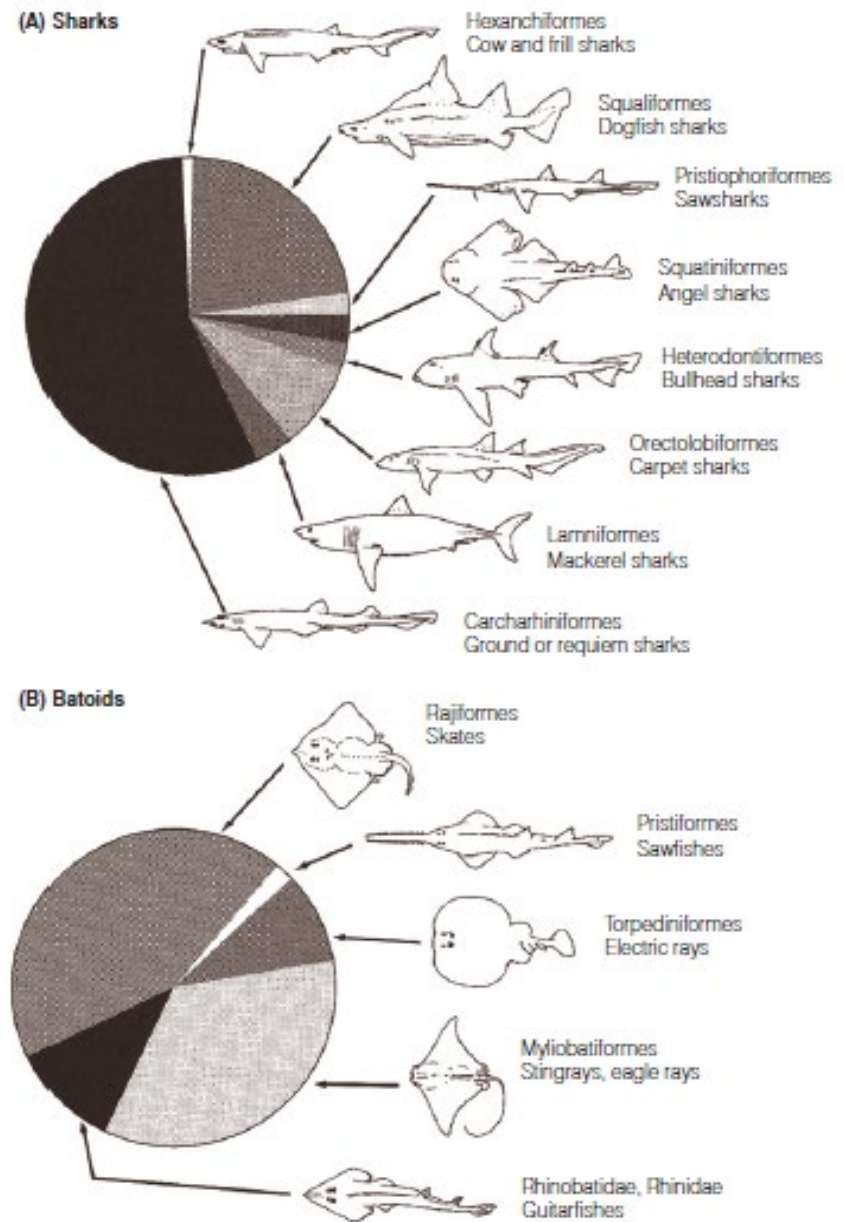

Kıkırdaklı Balıklar & ilkel Balıklar

(A)

(B)

(C)

(D)

(E)

(F)

(G)

(H)

(A)

(B)

Colour band grey black. (uniform)

Length. 4 1/2 ft.

depth of body 18 inches

depth of tail 12 inches.

Length of fins.

spinous dorsal	8"
Soft dorsal	9"
Pectoral	12"
Pelvic	8"
ANAL	12"