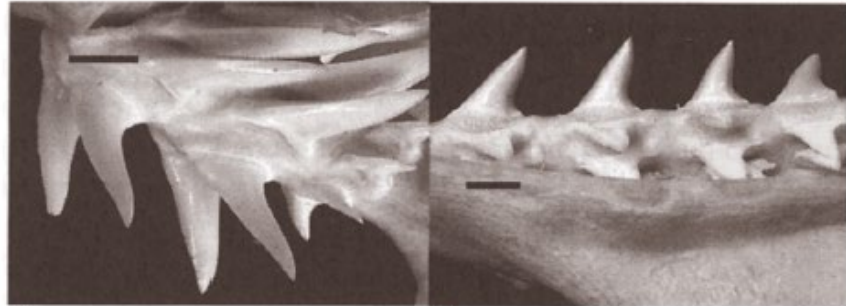

Kıkırdaklı Balıklar & ilkel Balıklar

(A)

(B)

(C)

(D)

(E)

(F)

(G)

(H)

(A)

(B)

Colour band grey black. (uniform)

Length. 4 1/2 ft.

depth of body 18 inches

depth of tail 12 inches.

Length of fins.