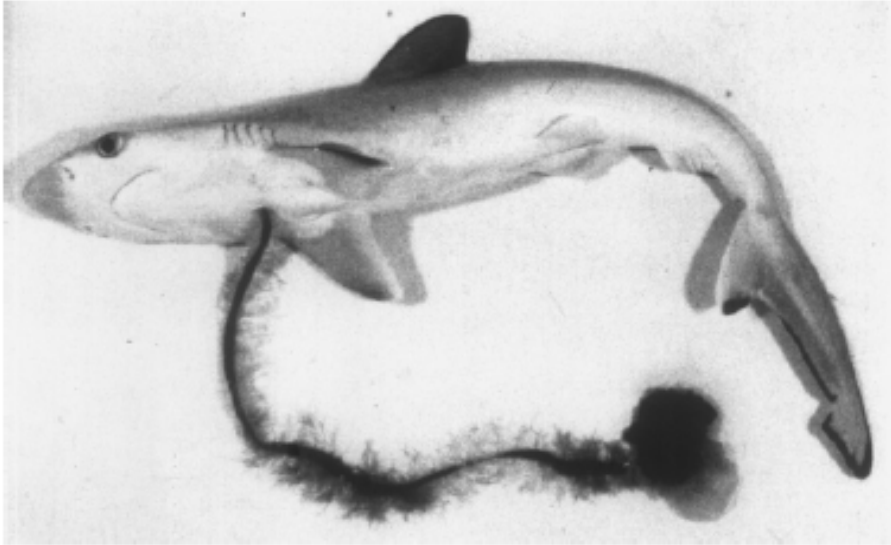

(H)

(A)

(B)

Colour band grey black. (uniform)

Length. 4 1/2 ft.

depth of body 18 inches

depth of tail 12 inches.

Length of fins.