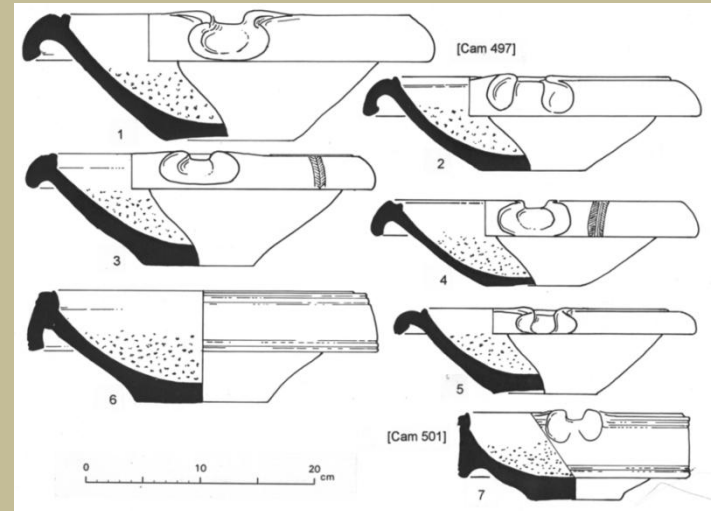

Mutfak Kapları

- Mortarium