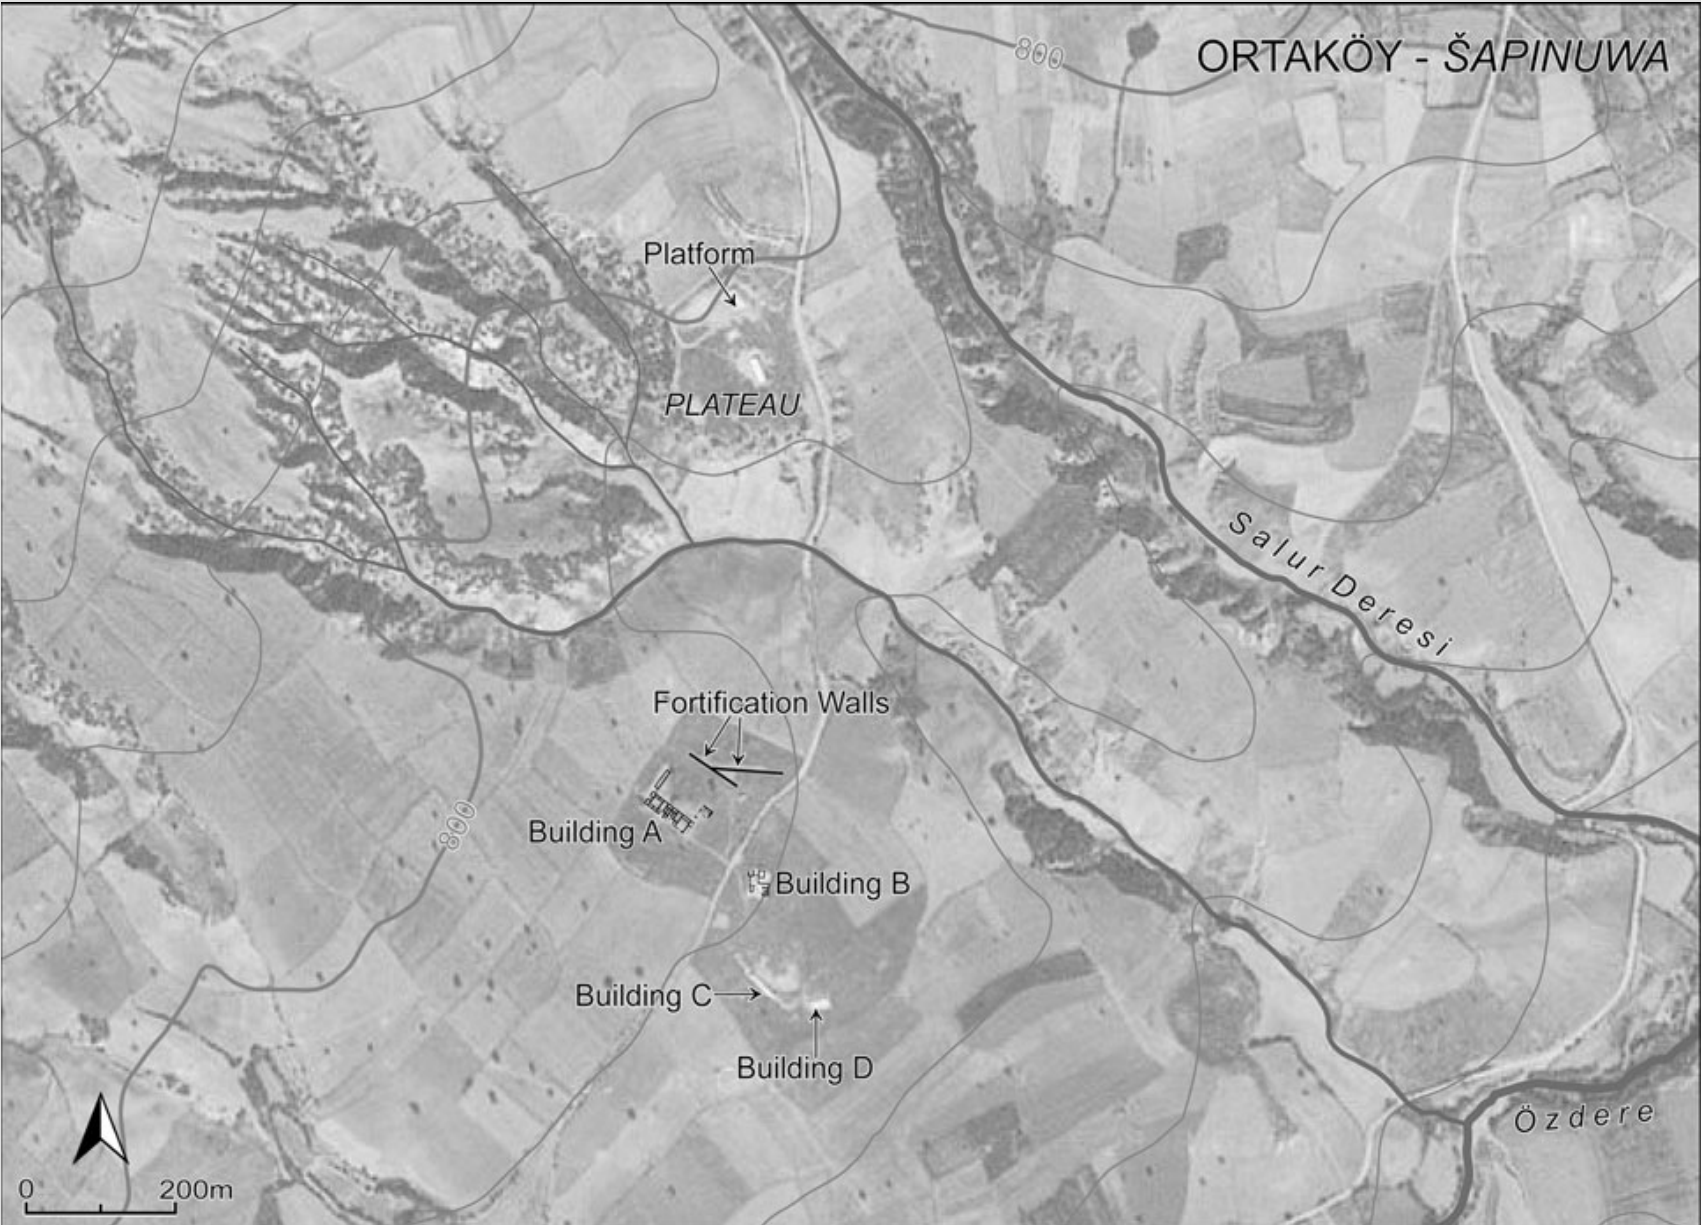

ORTAKÖY - ŠAPINUWA

Platform

PLATEAU

Salur Deresi

Fortification Walls

Building A

Building B

Building C

Building D

Özdere