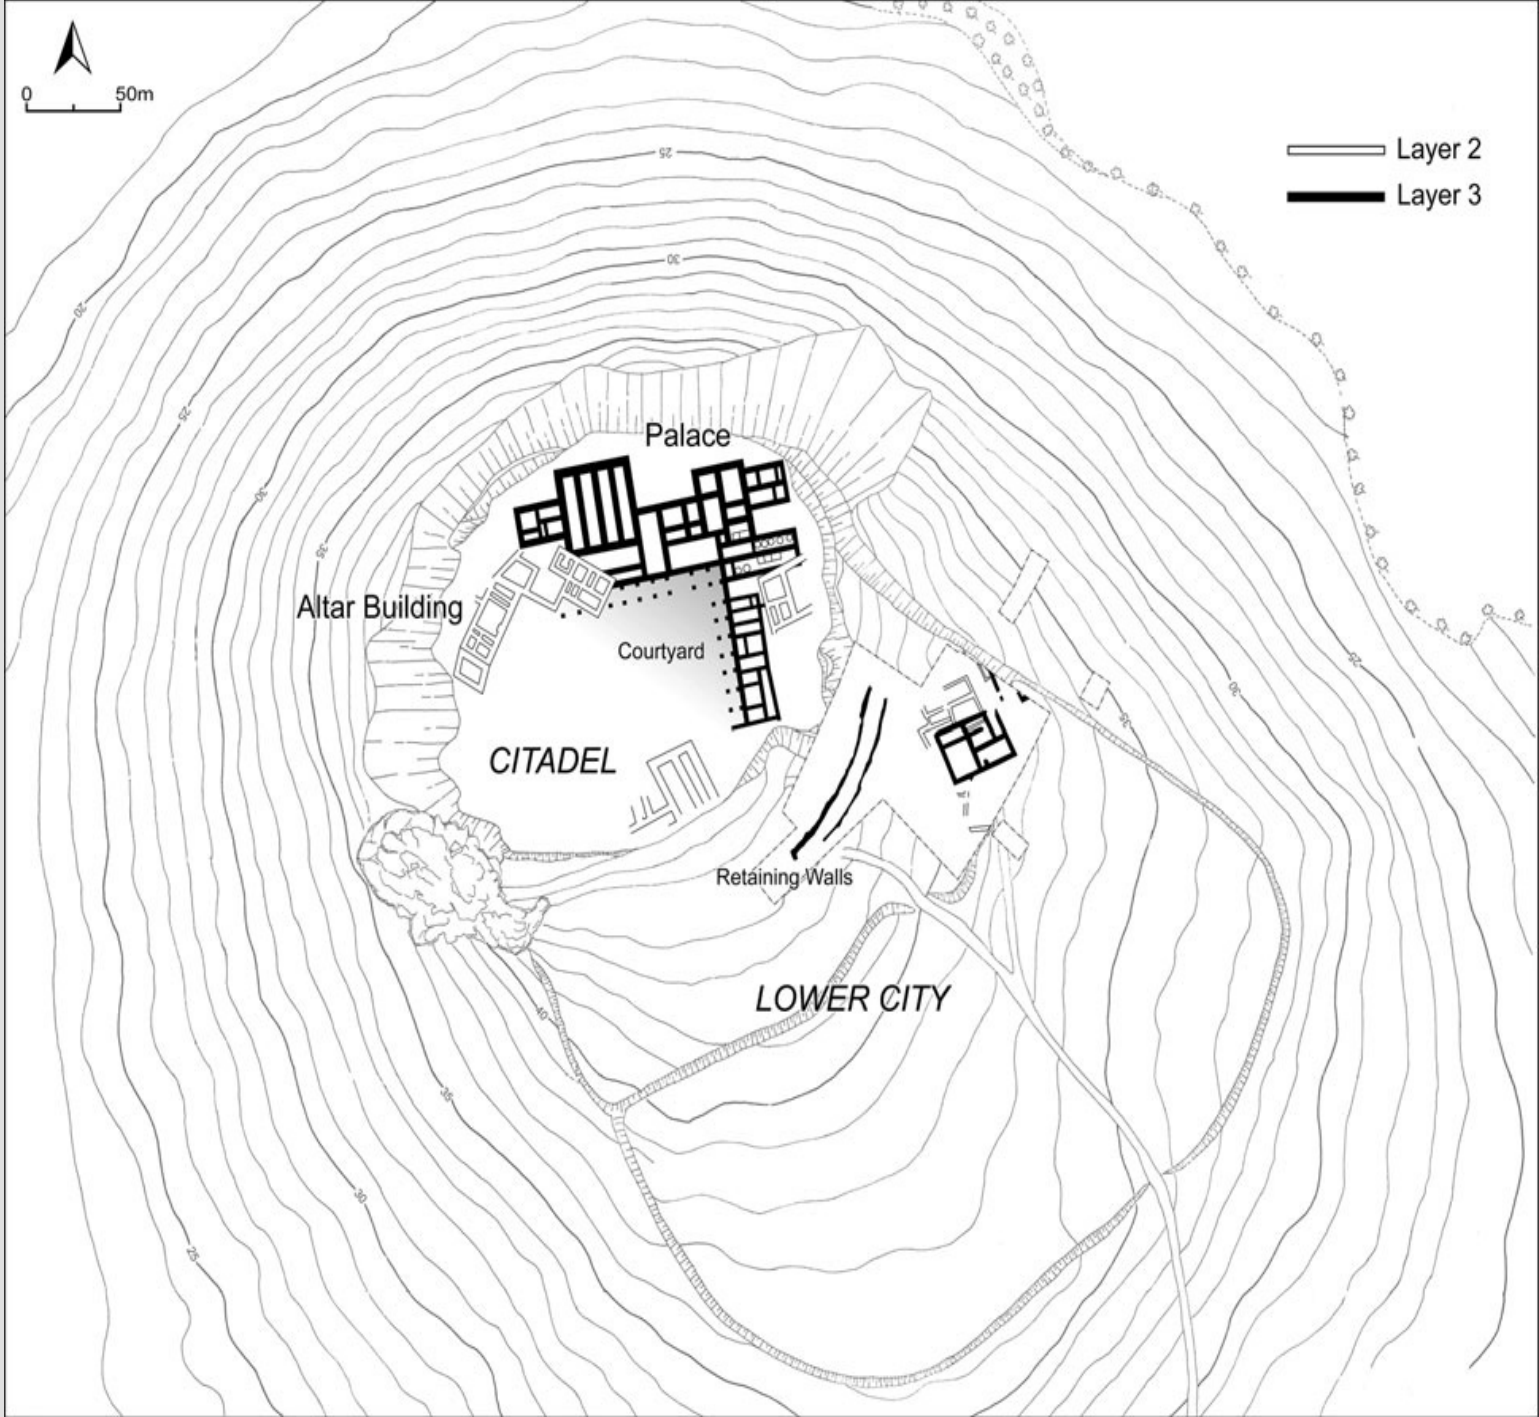

modern Boğazkale

LOWER CITY

BÜYÜKKAYA

BÜYÜK KALE (Royal Citadel)

UPPER CITY

CENTRAL TEMPLE QUARTER

400 m

- Layer 2
- Layer 3

Altar Building

Palace

Courtyard

CITADEL

Retaining Walls

LOWER CITY

ORTAKÖY - ŠAPINUWA

Platform

PLATEAU

Salur Deresi

Fortification Walls

Building A

Building B

Building C

Building D

Özdere