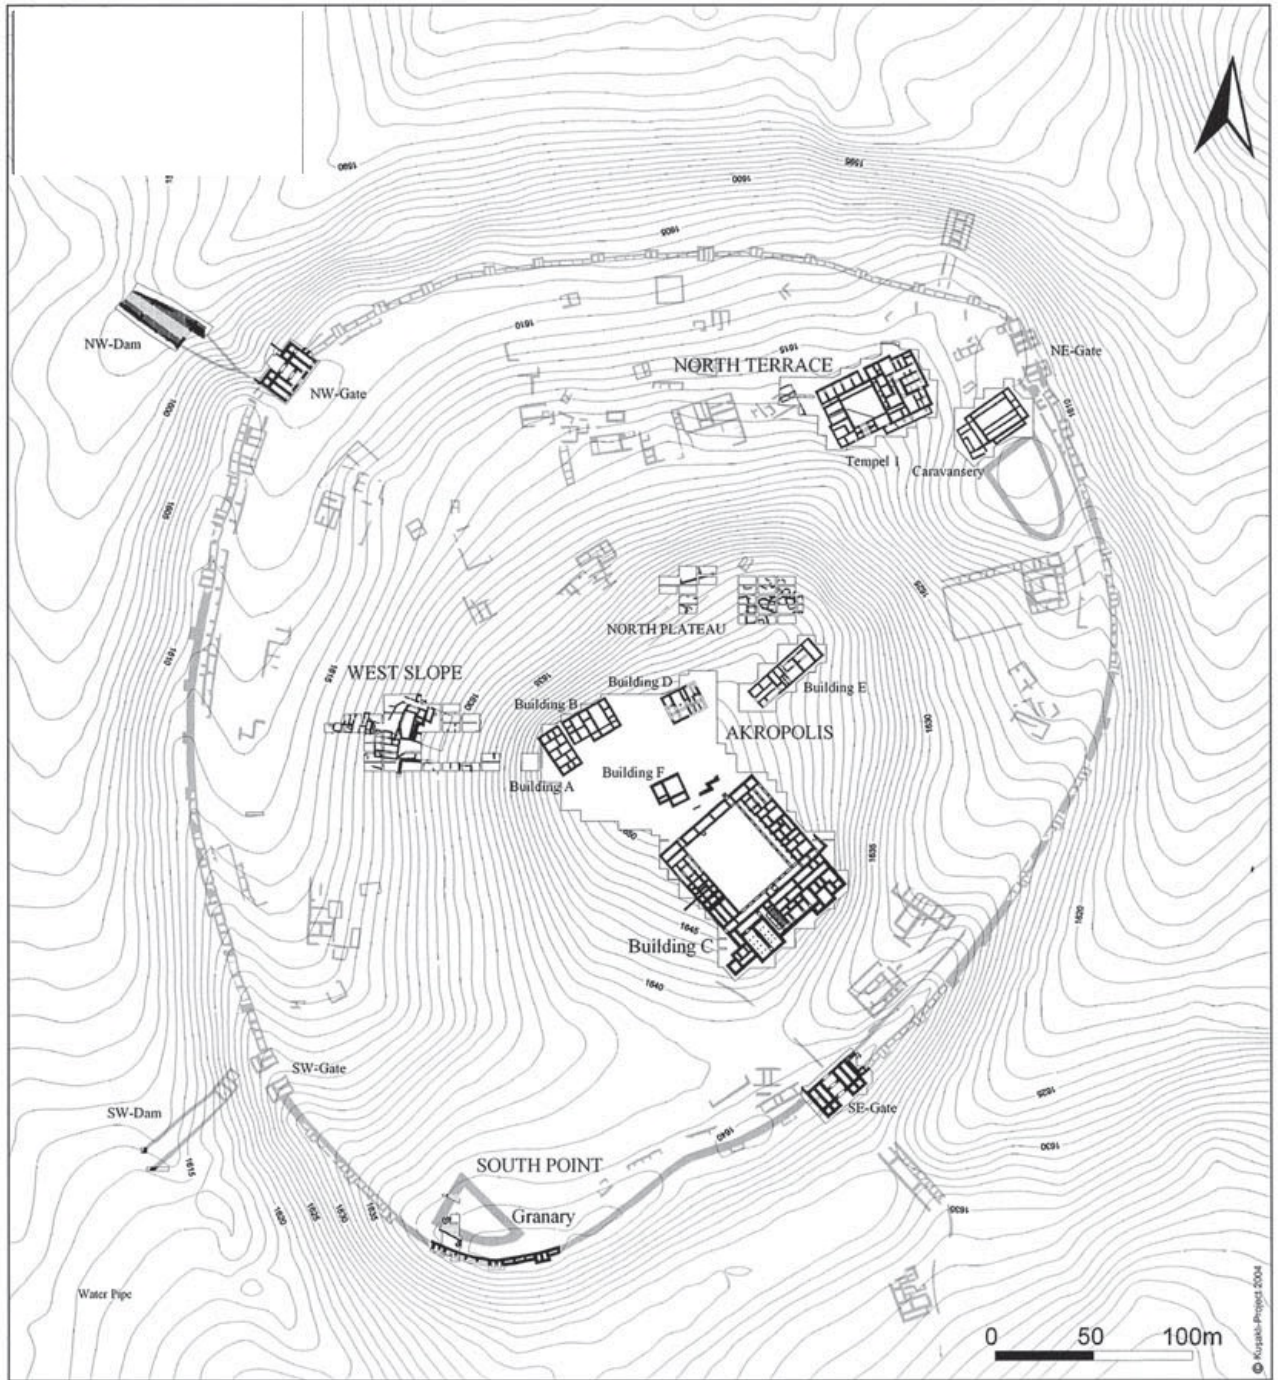

modern Boğazkale

LOWER CITY

BÜYÜKKAYA

BÜYÜK KALE (Royal Citadel)

UPPER CITY

CENTRAL TEMPLE QUARTER

400 m

- Layer 2
- Layer 3

Altar Building

Palace

Courtyard

CITADEL

Retaining Walls

LOWER CITY

ORTAKÖY - ŠAPINUWA

Platform

PLATEAU

Salur Deresi

Fortification Walls

Building A

Building B

Building C

Building D

Özdere