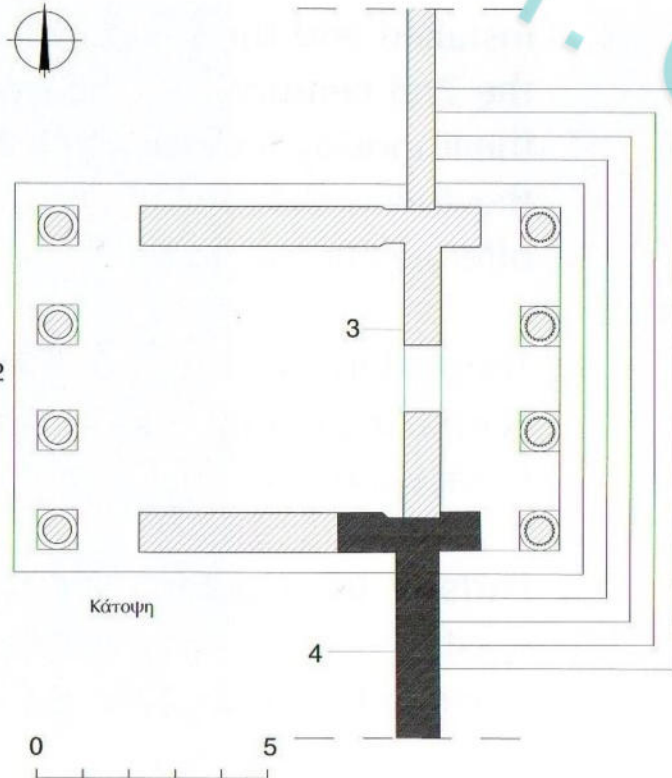

(Öğretim Üyesi)

E-mail: gkokdemir@ankara.edu.tr

(KLA 301) HELLENİSTİK MİMARLIK

XIII. HAFTA – ANITSAL GİRİŞ YAPILARI 02 (PROPYLON- PROPYLAIA)

1. External elevation (fluted columns)
2. Internal elevation (unfluted columns)
3. Door wall
4. Precinct of sanctuary

© Dr. Görkem Kökdemir

TAFEL 75

1 Lagina, Tempel der Hekate (122.14)

(124.3)

(124.2)

2-5 Lagina, Propylon

(124.3)

Lagina (125)