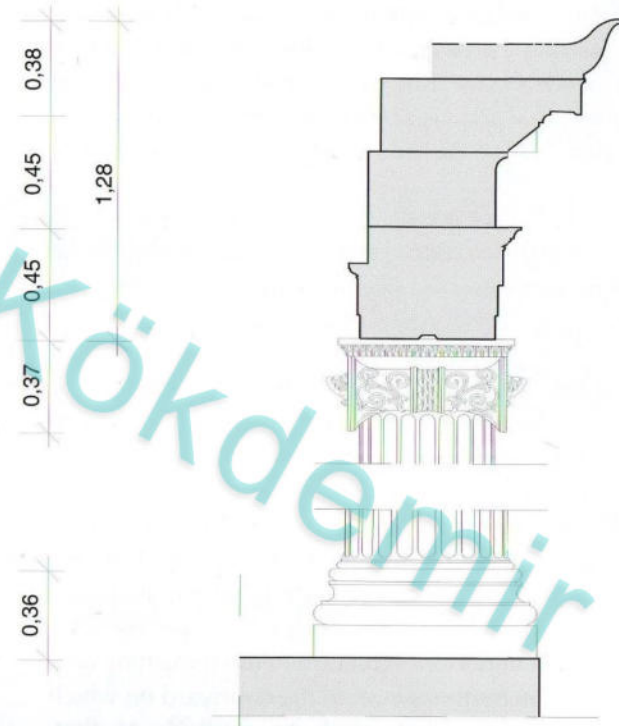

(Öğretim Üyesi)

E-mail: gkokdemir@ankara.edu.tr

(KLA 301) HELLENİSTİK MİMARLIK

XIII. HAFTA – ANITSAL GİRİŞ YAPILARI 02 (PROPYLON- PROPYLAIA)

1. External elevation (fluted columns)
2. Internal elevation (unfluted columns)
3. Door wall
4. Precinct of sanctuary