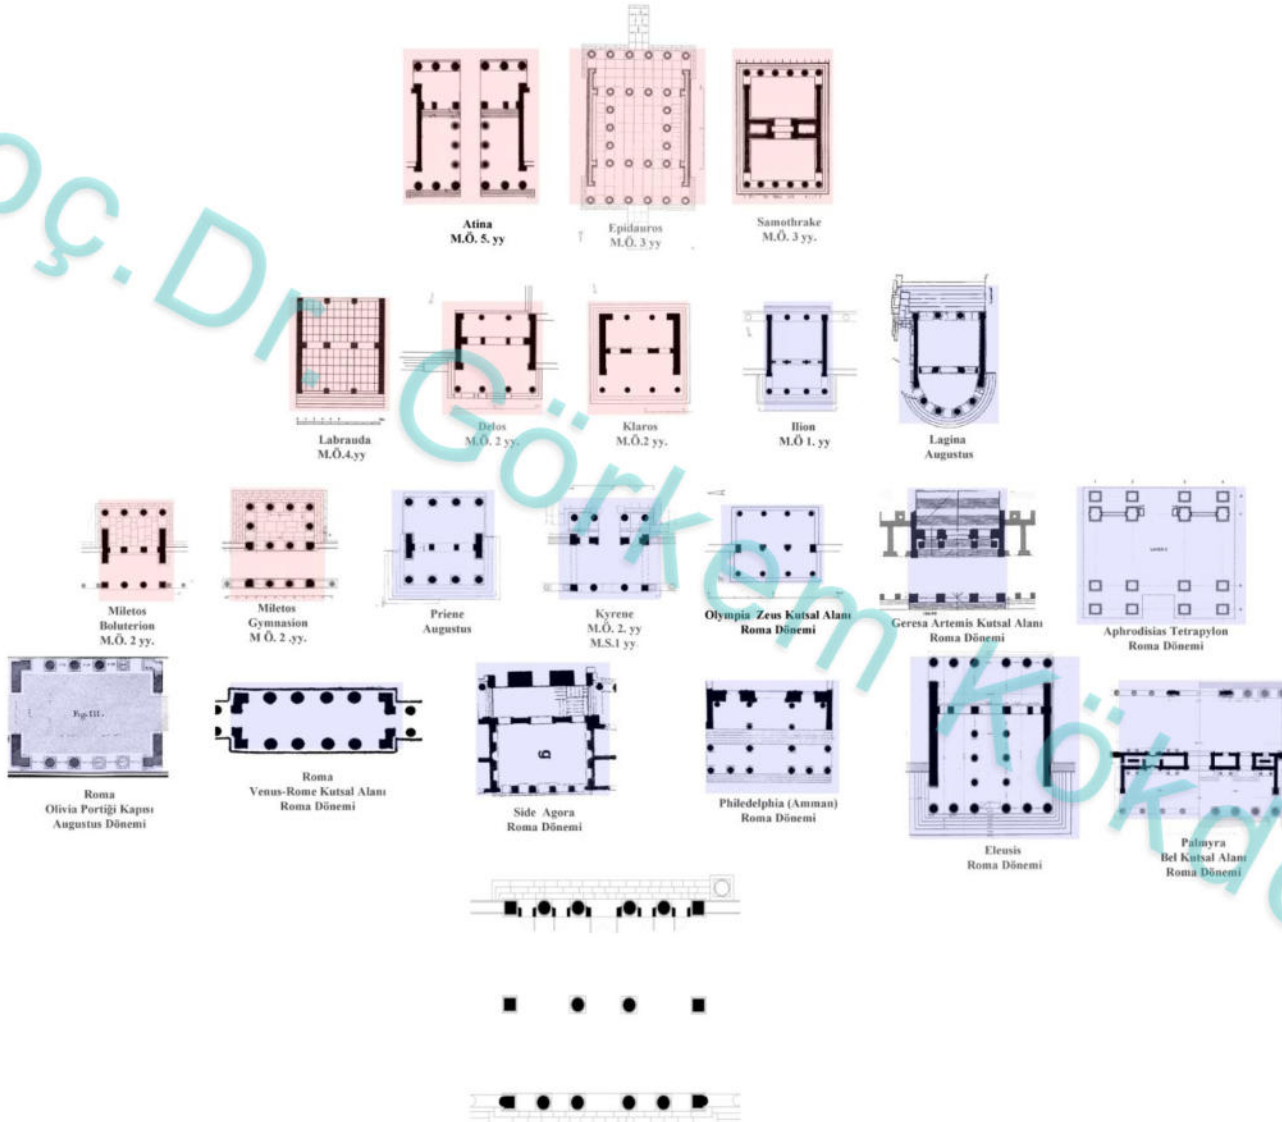

(Öğretim Üyesi)

E-mail: gkokdemir@ankara.edu.tr

(KLA 301) HELLENİSTİK MİMARLIK

XIII. HAFTA – ANITSAL GİRİŞ YAPILARI 02 (PROPYLON- PROPYLAIA)

1. External elevation (fluted columns)
2. Internal elevation (unfluted columns)
3. Door wall
4. Precinct of sanctuary

© Dr. Görkem Kökdemir

TAFEL 75

1 Lagina, Tempel der Hekate (122.14)

(124.3)

(124.2)

2-5 Lagina, Propylon

(124.3)

Lagina (125)