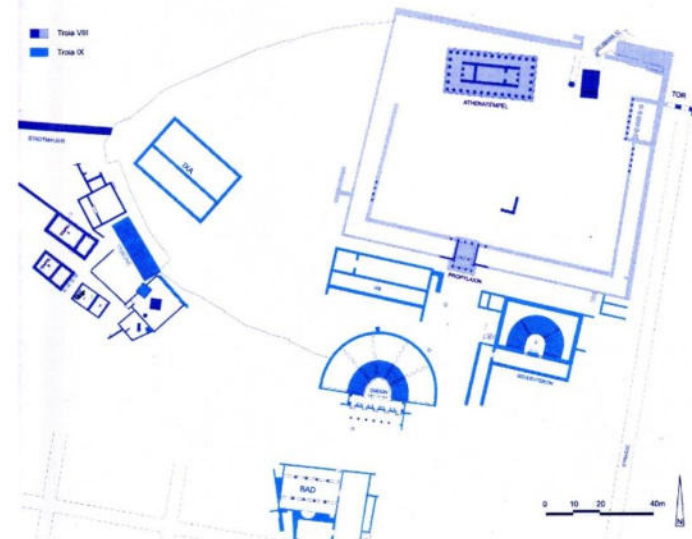

(Öğretim Üyesi)

E-mail: gkokdemir@ankara.edu.tr

(KLA 301) HELLENİSTİK MİMARLIK

XIII. HAFTA – ANITSAL GİRİŞ YAPILARI 02 (PROPYLON- PROPYLAIA)

1. External elevation (fluted columns)
2. Internal elevation (unfluted columns)
3. Door wall
4. Precinct of sanctuary

© Dr. Görkem Kökdemir

TAFEL 75

1 Lagina, Tempel der Hekate (122.14)

(124.3)

(124.2)

2-5 Lagina, Propylon

(124.3)

Lagina (125)