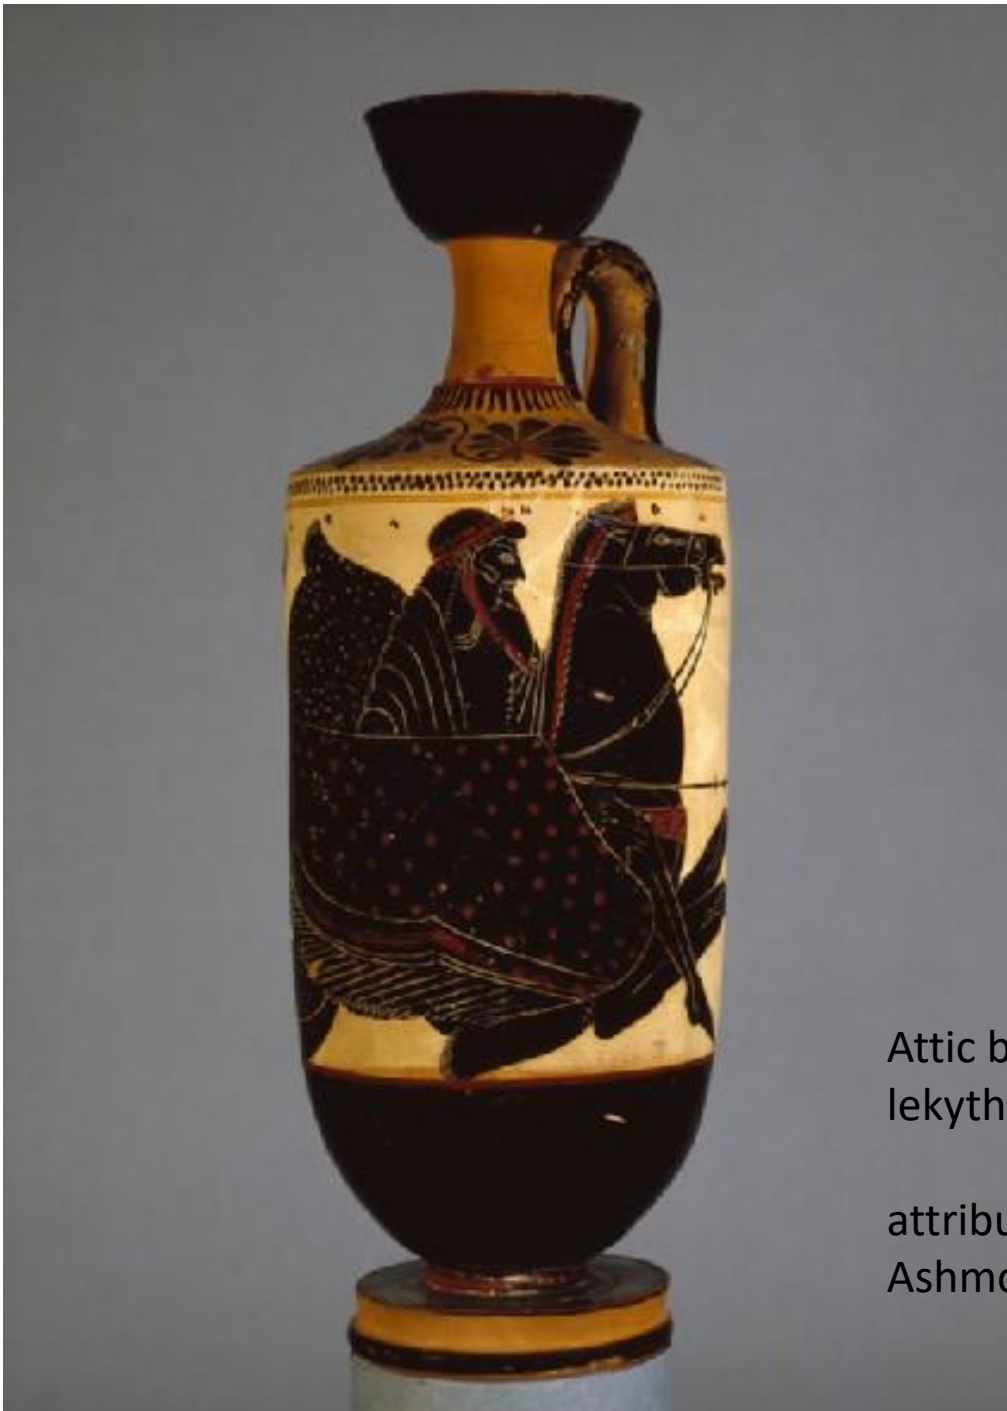

An Attic black-figure skyphos attributed to the Theseus Painter, c. 500 BCE. [Metropolitan Museum of Art](#).

Attic black-figure lekythos,
Odysseus, Theseus Painter, 500 BC,

Terracotta skyphos
Attributed to the Theseus Painter
Date: ca. 500 B.C.
H. 16.2 cm
diameter 22.4 cm
MetMuseum

London, British Museum: B79

Black-figure skyphos, the ship-car
of Dionysos, by the Theseus
painter, about 500 BC, National
Archaeological Museum of
Athens

Athena Ressami

30.2 cm (height)
rim 7 cm (diameter)
foot 8 cm (diameter)
11.2 cm (width)
1.5 cm (rim thickness)

Attic black-figure white ground pottery
lekythos depicting a mythological scene

attributed to The Athena Painter (490 - 480 BC)
Ashmolean Museum, Oxford

Haimon Ressami

Heidelberg, Ruprecht-Karls-Universität: L62