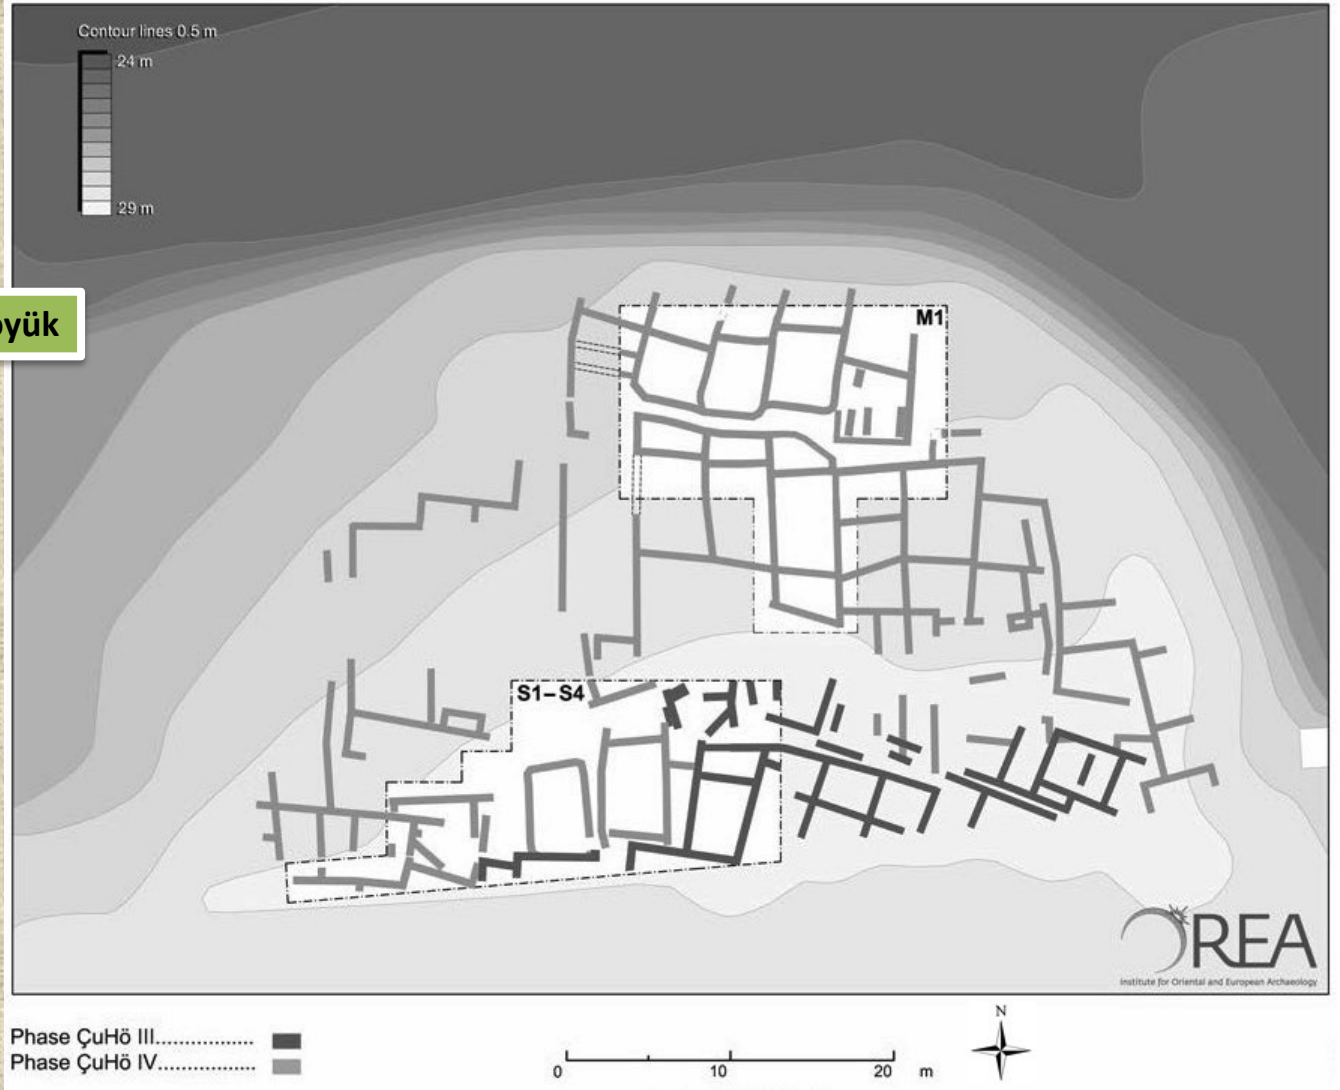

**Western Anatolia 3rd
Millennium BC**

A satellite-style map of Western Anatolia, Turkey, showing the Aegean and Marmara Seas. Red squares mark the locations of various archaeological sites. The sites are labeled as follows:

Western Anatolia 3rd
Millennium BC

YASSI TEPE

Western Anatolia 3rd
Millennium BC

YASSI TEPE

Western Anatolia 3rd
Millennium BC

ÇUKURIÇİ HÖYÜK

Çukuriçi Höyük

Western Anatolia 3rd
Millennium BC

ÇUKURIÇİ HÖYÜK

Çukuriçi Höyük

Western Anatolia 3rd
Millennium BC

ÇUKURIÇI HÖYÜK

Çukuriçi Höyük

Early Bronze Age
Metallurgy

Western Anatolia 3rd
Millennium BC

ÇUKURIÇİ HÖYÜK