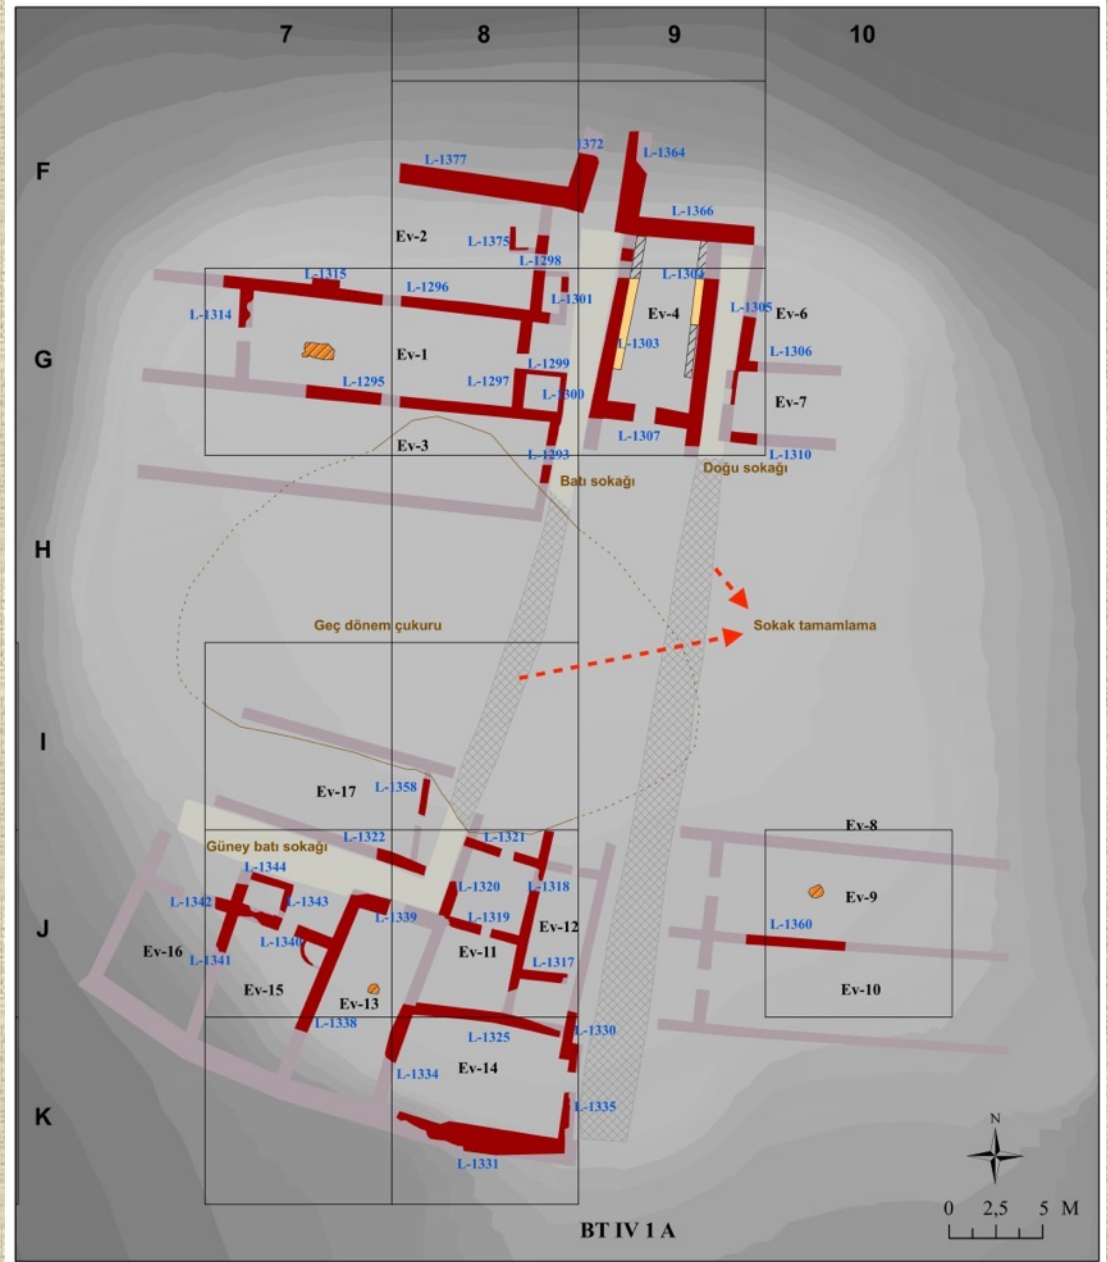

BAKLA TEPE

Bakla Tepe

Western Anatolia 3rd
Millennium BC

BAKLA TEPE

Tahtalı Barajı

- Bakla Tepe ETÇ I Yerleşimi
- Bakla Tepe ETÇ I Mezarlığı

■ Bakla Tepe ETÇ II (Geç) Yerleşimi

■ Bakla Tepe EB II (Geç) – III Mezarlığı

Bakla Tepe Ditch

Western Anatolia 3rd
Millennium BC

BAKLA TEPE

Bakla Tepe Topographical Plan

BAKLA TEPE

Western Anatolia 3rd
Millennium BC

BAKLA TEPE

Bakla Tepe Fortification and Workshops

Western Anatolia 3rd
Millennium BC

BAKLA TEPE

Bakla Tepe Fortification and Workshops

Western Anatolia 3rd
Millennium BC

BAKLA TEPE

Bakla Tepe Fortification and Ditch

Hendek

L-1390

Western Anatolia 3rd
Millennium BC

BAKLA TEPE

Bakla Tepe EBA I Settlement

Western Anatolia 3rd
Millennium BC

BAKLA TEPE

Bakla Tepe EBA 1 Settlement

Western Anatolia 3rd
Millennium BC

BAKLA TEPE