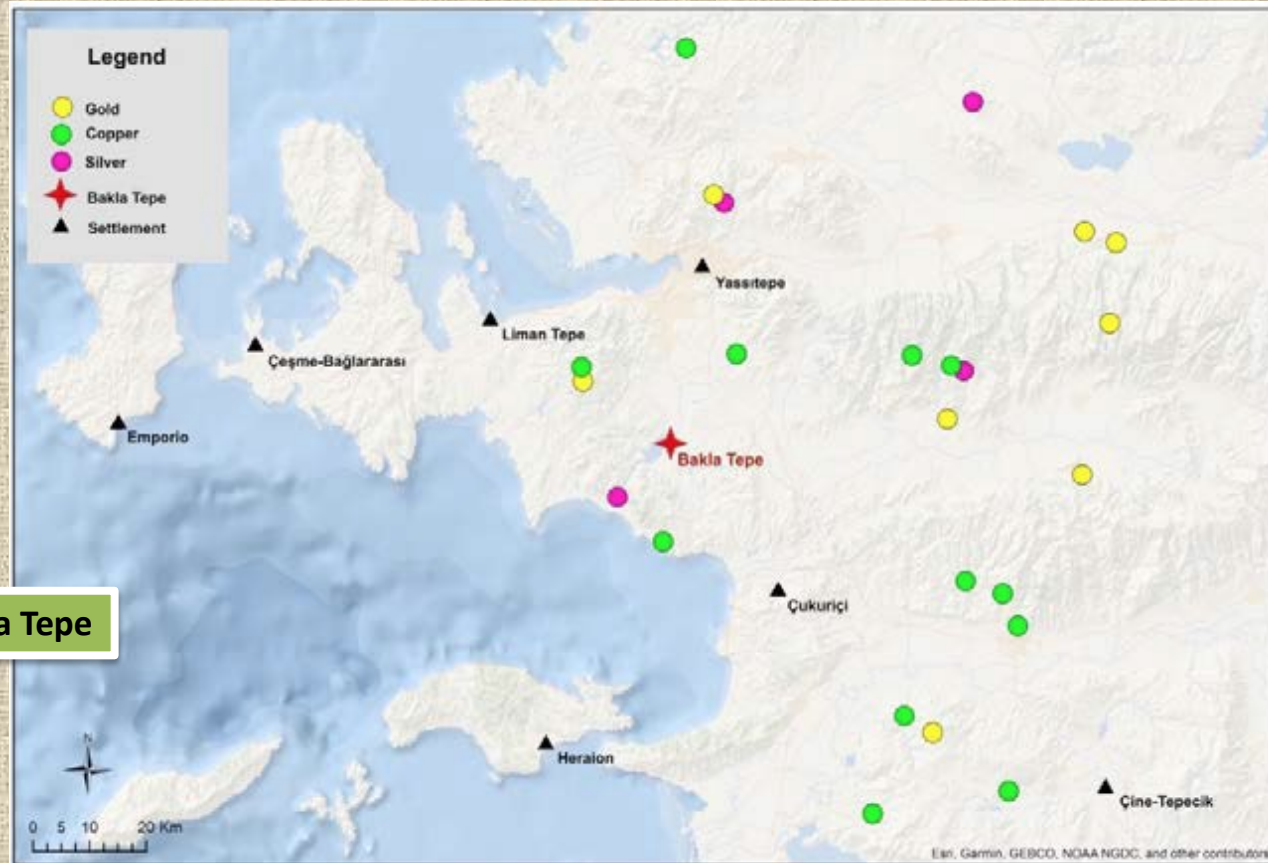

**Western Anatolia 3rd
Millennium BC**

A satellite-style map of Western Anatolia, Turkey, showing the Aegean and Marmara Seas. Red squares mark the locations of various archaeological sites. The sites are labeled as follows:

Marble Figurines

Western Anatolia 3rd
Millennium BC

ÇİNE TEPECİK

Çine Tepecik

Western Anatolia 3rd
Millennium BC

ÇİNE TEPECİK

Çine Tepecik

Western Anatolia 3rd Millennium BC

BAKLA TEPE

Bakla Tepe

Western Anatolia 3rd
Millennium BC

BAKLA TEPE

Tahtalı Barajı

- Bakla Tepe ETÇ I Yerleşimi
- Bakla Tepe ETÇ I Mezarlığı

■ Bakla Tepe ETÇ II (Geç) Yerleşimi

■ Bakla Tepe EB II (Geç) – III Mezarlığı

Western Anatolia 3rd Millennium BC

BAKLA TEPE

Western Anatolia 3rd
Millennium BC

BAKLA TEPE

Bakla Tepe Late Chalcolithic Settlement
EBA I Fortification and Ditch

Western Anatolia 3rd
Millennium BC

BAKLA TEPE