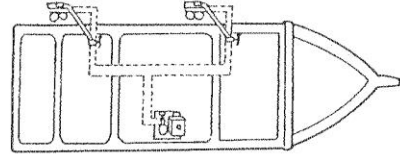

SET-NETS, DALIANS

Prof. Dr. Hasan Hüseyin ATAR

DALIANS

It is usually sets on the fish shoals migration way. It should be fixed by anchor, floats. It is also a kind of trap and named as set net and dalian. Generally can be divided three, fenced dalian, picket fence dalian and set-nets.

Şekil.1.Çit Dalyan Çeşitleri

Filipinler

SET-NETS

- Set-net fishing is a fishing technique based on the establishment of a net of pools in suitable fishing areas at various depths and the catching of fish migrating along the coast into this net ponds. In other words, fishery equipment based on the principle of collecting fish migrating along the coast in a net pool with is referred to as set-net and the method is called set-net fishing.