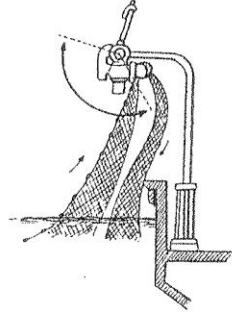

Şekil 3. Ağ Dalyan