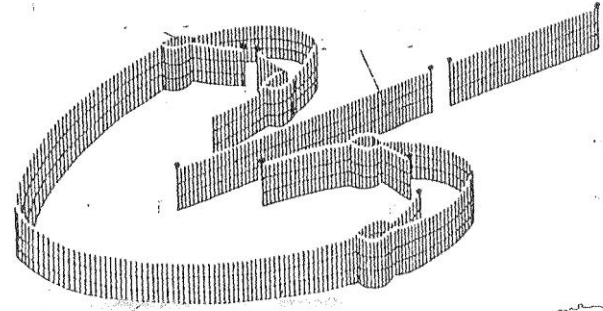

SET-NETS, DALIANS

Prof. Dr. Hasan Hüseyin ATAR

DALIANS

It is usually sets on the fish shoals migration way. It should be fixed by anchor, floats. It is also a kind of trap and named as set net and dalian. Generally can be divided three, fenced dalian, picket fence dalian and set-nets.

Şekil.1.Çit Dalyan Çeşitleri

Filipinler

SET-NETS

- Set-net fishing is a fishing technique based on the establishment of a net of pools in suitable fishing areas at various depths and the catching of fish migrating along the coast into this net ponds. In other words, fishery equipment based on the principle of collecting fish migrating along the coast in a net pool with is referred to as set-net and the method is called set-net fishing.

-6-

Danimarka (Bundgarne)

Şekil 3. Ağ Dalyan

Şekil.9.

Kaku-Ami :
Bölge: Japonya
Donanım: Kare Şekilli Ağ Dalyan
Tekne: 2 tekne
Hedef Balıklar: Ringa, Sardalya, vs.