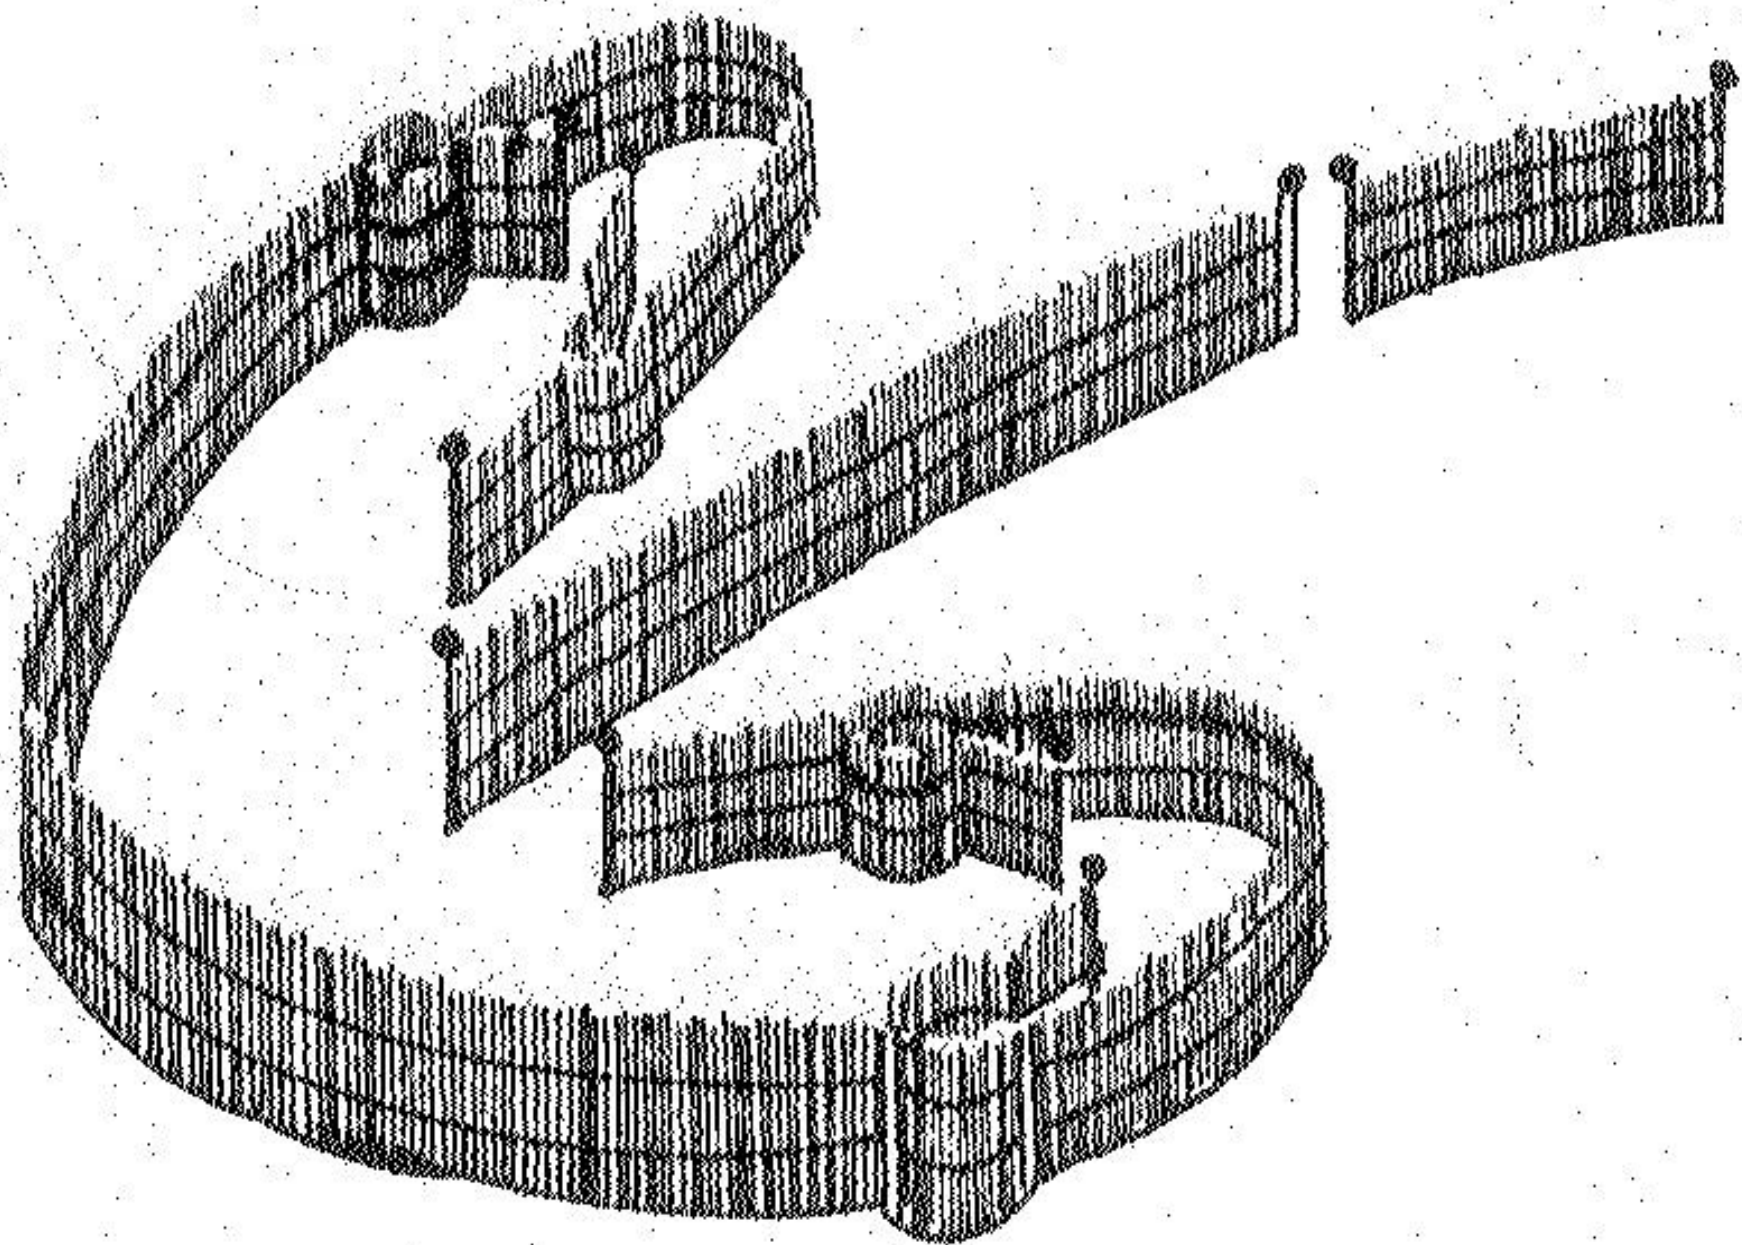

SET-NETS, DALIANS

Prof. Dr. Hasan Hüseyin ATAR

DALIANS

It is usually sets on the fish shoals migration way. It should be fixed by anchor, floats. It is also a kind of trap and named as set net and dalian. Generally can be divided three, fenced dalian, picket fence dalian and set-nets.

Şekil.1.Çit Dalyan Çeşitleri

Filipinler

SET-NETS

- Set-net fishing is a fishing technique based on the establishment of a net of pools in suitable fishing areas at various depths and the catching of fish migrating along the coast into this net ponds. In other words, fishery equipment based on the principle of collecting fish migrating along the coast in a net pool with is referred to as set-net and the method is called set-net fishing.

-6-

Danimarka (Bundgarne)

Şekil 3. Ağ Dalyan

Şekil.9.

Kaku-Ami :
Bölge: Japonya
Donanım: Kare Şekilli Ağ Dalyan
Tekne: 2 tekne
Hedef Balıklar: Ringa, Sardalya, vs.