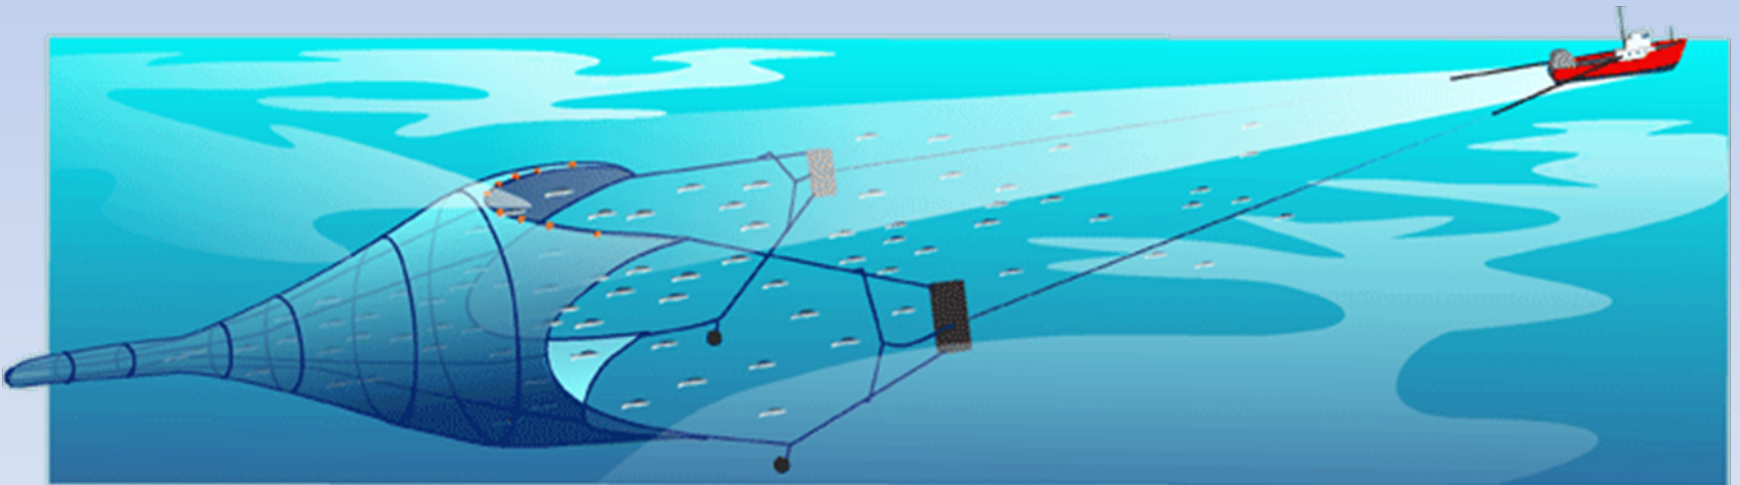

Net Design

- **Trawl nets**

- **Characteristics**

They are bag-shaped nets that drift into the middle or bottom with one or two boats

Net Design

➤ Part of a trawl net

Trawl doors

Sweeps

Wings

Floats

Square

Belly

Codend

Net Design

➤ Types of trawl nets

Bottom trawls