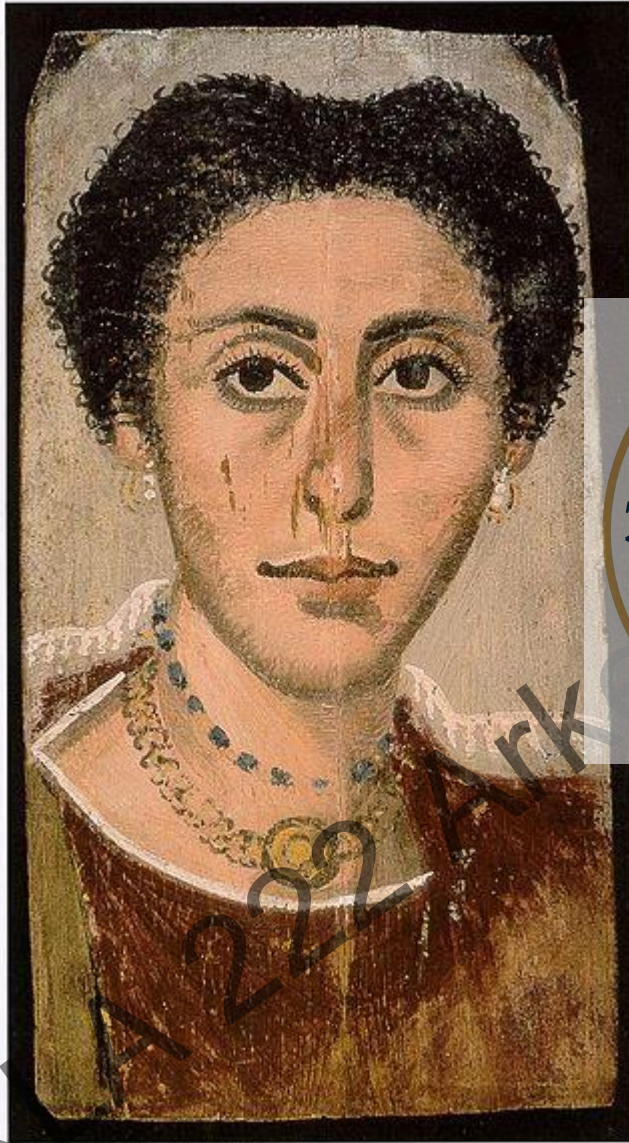

ROMA TAKILARI

KIA 222 Arkeo

itu

KLA 222 Arkeo... Buluntu

KLX 222

Arkeo

Küçük Buluntu

Yüksek Buluntu

KLA 222 Arke

KLA 222 Arkeo

untü

KLA 222 Arkeo

Küçük Buluntu

KLA 222

Küçük Buluntu

Fayum portraits and ancient jewelry in Altes Museum.

KLA 222 Arkeo

Küçük Buluntu

MELS-ANTIQUITIES

Ancient Roman Bronze Fibula

Ancient Roman Cruciform Gilt Bronz

KLA 222

KLAF 222 Ankara Küçük Buluntu

A rare Roman owl brooch from Lavegaard on Bornholm. It is categorised as a disk fibula, due to the flat body adorning the pin, often decorated with enamel