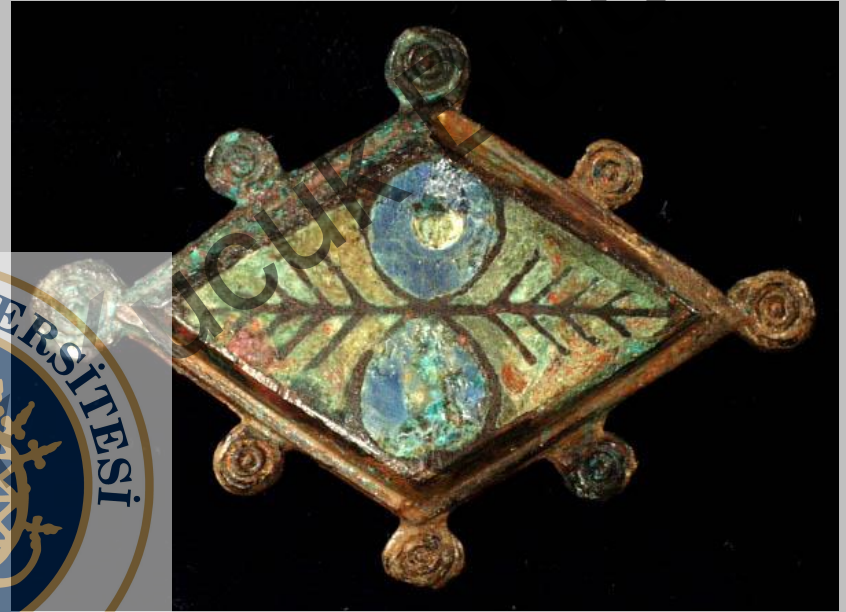

KLA 222 Arkeo

Küçük Buluntu

MELS-ANTIQUITIES

Ancient Roman Bronze Fibula

Ancient Roman Cruciform Gilt Bronz

KLA 222

KLAF 222 Ankara Küçük Buluntu

A rare Roman owl brooch from Lavegaard on Bornholm. It is categorised as a disk fibula, due to the flat body adorning the pin, often decorated with enamel