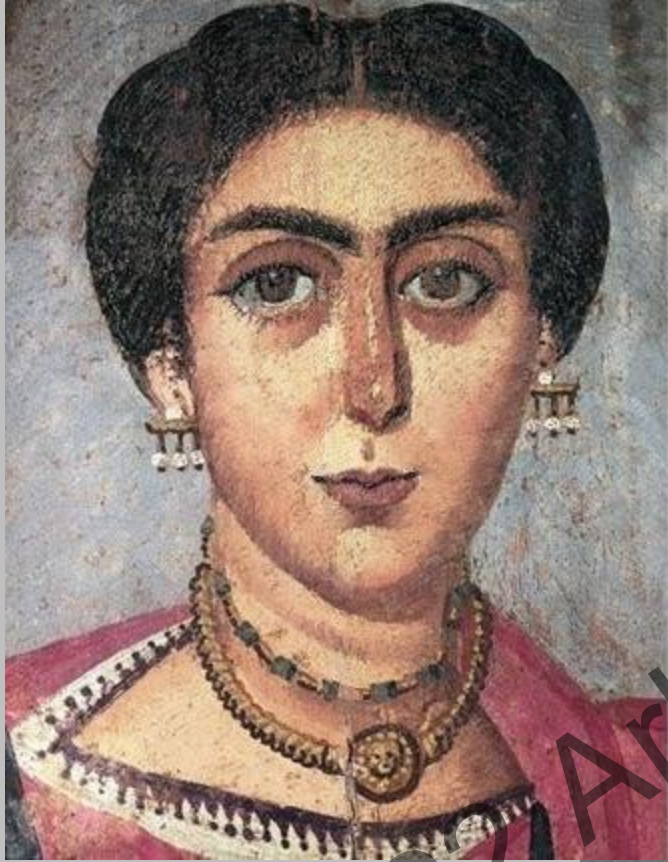

KLA 222 Arke

KLA 222 Arkeo

untü

KLA 222 Arkeo

Küçük Buluntu

KLA 222

Küçük Buluntu

Fayum portraits and ancient jewelry in Altes Museum.

KLA 222 Arkeo

Küçük Buluntu

MELS-ANTIQUITIES

Ancient Roman Bronze Fibula

Ancient Roman Cruciform Gilt Bronz

KLA 222

KLAF 222 Ankara Küçük Buluntu

A rare Roman owl brooch from Lavegaard on Bornholm. It is categorised as a disk fibula, due to the flat body adorning the pin, often decorated with enamel